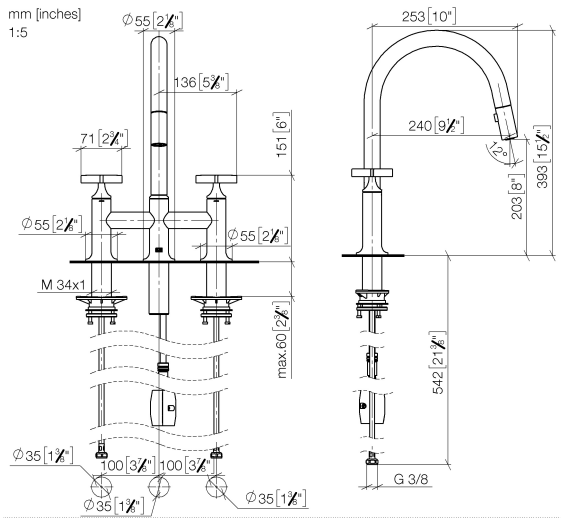

19 875 809

- 240mm projection
- pivotable spout 360°
- Optional swivel limiter available with swivel limiter set 12 823 970 90
- air-enriched flow and spray flow
- 1800 mm metal shower hose
- sprayface with anti-scaling system
- max. flow 8 l/min at 3 bar flow pressure
- lead-free
- This product can help a building meet the requirements of Green Building Rating Systems, e.g. LEED®, BREEAM®, DGNB

Recommended miscellaneous

Swivel limitation set -

12 823 970 90

Recommended miscellaneous

VAIA Dispenser with rosette - Dark Chrome 82 434 809-19

19 875 809

Flow rate chart

Certificates

LGA_38633.

Belgaqua_24-005-
27_3.

19 875 809

Spare parts list

No.	Item Number	Name	Quantity used	Delivery time
1	90 28 22 397 00-19	spout	1	20
2	90 20 80 036 00-19	handle	2	-
Spare part can no longer be ordered, please order the replacement item				
3	90 12 12 232 00 90	fixing cap	2	2
4	90 90 03 131 00 90	top	2	2
5	04 30 11 040 00 90	fixing set	2	2
6	04 28 20 067 00 90	pipe	1	2
7	04 30 04 101 00 90	hose	2	2
8	04 21 50 010 00 90	accessories	1	2
9	04 30 02 120 00-85	hose	1	30
10	90 24 03 253 00 90	adaptor	1	2
11	90 18 40 317 00-19	shower	1	20