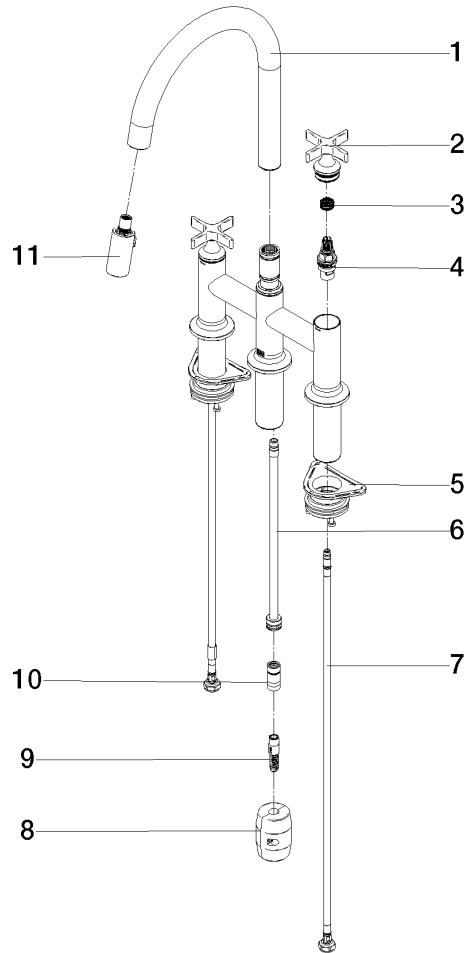

19 875 809

- 240mm projection
- pivotable spout 360°
- Optional swivel limiter available with swivel limiter set 12 823 970 90
- air-enriched flow and spray flow
- 1800 mm metal shower hose
- sprayface with anti-scaling system
- max. flow 8 l/min at 3 bar flow pressure
- lead-free
- This product can help a building meet the requirements of Green Building Rating Systems, e.g. LEED®, BREEAM®, DGNB

Recommended miscellaneous

Swivel limitation set -

12 823 970 90

Recommended miscellaneous

VAIA Dispenser with rosette - Dark Chrome 82 434 809-19

19 875 809

Flow rate chart

Certificates

LGA_38633.

Belgaqua_24-005-
27_3.

19 875 809

Spare parts list

No.	Item Number	Name	Quantity used	Delivery time
1	90 28 22 397 00-19	spout	1	20
2	90 20 80 036 00-19	handle	2	-
Spare part can no longer be ordered, please order the replacement item				
3	90 12 12 232 00 90	fixing cap	2	2
4	90 90 03 131 00 90	top	2	2
5	04 30 11 040 00 90	fixing set	2	2
6	04 28 20 067 00 90	pipe	1	2
7	04 30 04 101 00 90	hose	2	2
8	04 21 50 010 00 90	accessories	1	2
9	04 30 02 120 00-85	hose	1	30
10	90 24 03 253 00 90	adaptor	1	2
11	90 18 40 317 00-19	shower	1	20