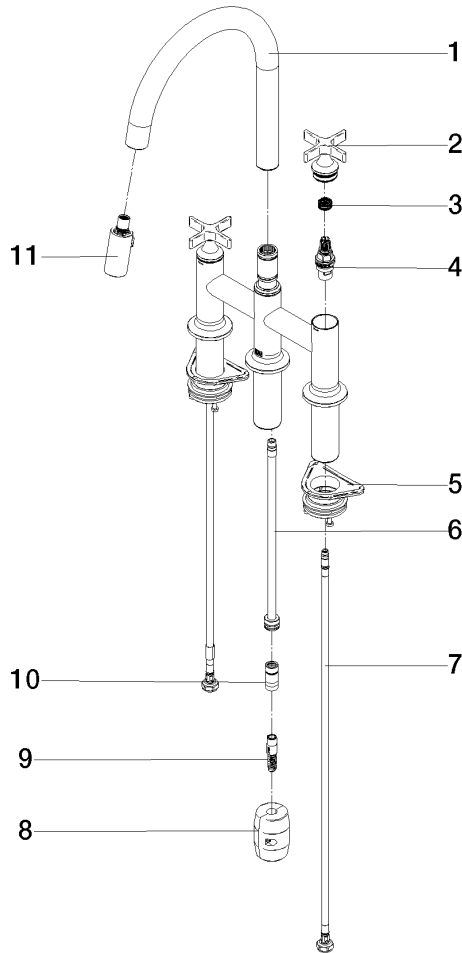

**VAIA Three-hole bridge mixer Pull-down with spray function - Brushed Durabron (23kt Gold)**

VAIA

19 875 809

- 240mm projection
- pivotable spout 360°
- Optional swivel limiter available with swivel limiter set 12 823 970 90
- air-enriched flow and spray flow
- 1800 mm metal shower hose
- sprayface with anti-scaling system
- max. flow 8 l/min at 3 bar flow pressure
- lead-free
- This product can help a building meet the requirements of Green Building Rating Systems, e.g. LEED®, BREEAM®, DGNB

**Recommended miscellaneous**

**Swivel limitation set -**

12 823 970 90

**Recommended miscellaneous**

**VAIA Dispenser with rosette -  
Brushed Durabron (23kt Gold)**

82 434 809-28

**VAIA Three-hole bridge mixer Pull-down with spray function - Brushed Durabronz (23kt Gold)**

VAIA

19 875 809  
mm [inches]  
1:5

**Flow rate chart**

**Certificates**

LGA\_38633.

Belgaqua\_24-005-  
27\_3.

19 875 809

**Spare parts list**

No.	Item Number	Name	Quantity used	Delivery time
1	90 28 22 397 00-28	spout	1	20
2	90 20 80 036 00-28	handle	2	-
Spare part can no longer be ordered, please order the replacement item				
3	90 12 12 232 00 90	fixing cap	2	2
4	90 90 03 131 00 90	top	2	2
5	04 30 11 040 00 90	fixing set	2	2
6	04 28 20 067 00 90	pipe	1	2
7	04 30 04 101 00 90	hose	2	2
8	04 21 50 010 00 90	accessories	1	2
9	04 30 02 120 00-85	hose	1	30
10	90 24 03 253 00 90	adaptor	1	2
11	90 18 40 317 00-28	shower	1	20