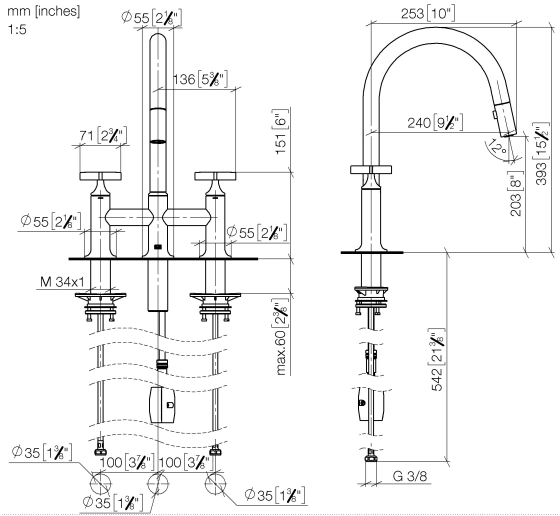

**VAIA Three-hole bridge mixer Pull-down with spray function - Brushed Durabron (23kt Gold)**

VAIA

19 875 809

- 240mm projection
- pivotable spout 360°
- Optional swivel limiter available with swivel limiter set 12 823 970 90
- air-enriched flow and spray flow
- 1800 mm metal shower hose
- sprayface with anti-scaling system
- max. flow 8 l/min at 3 bar flow pressure
- lead-free
- This product can help a building meet the requirements of Green Building Rating Systems, e.g. LEED®, BREEAM®, DGNB

**Recommended miscellaneous**

**Swivel limitation set -**

12 823 970 90

**Recommended miscellaneous**

**VAIA Dispenser with rosette -  
Brushed Durabron (23kt Gold)**

82 434 809-28

**VAIA Three-hole bridge mixer Pull-down with spray function - Brushed Durabronz (23kt Gold)**

VAIA

19 875 809  
mm [inches]  
1:5

**Flow rate chart**

**Certificates**

LGA\_38633.

Belgaqua\_24-005-  
27\_3.

19 875 809

**Spare parts list**

No.	Item Number	Name	Quantity used	Delivery time
1	90 28 22 397 00-28	spout	1	20
2	90 20 80 036 00-28	handle	2	-
Spare part can no longer be ordered, please order the replacement item				
3	90 12 12 232 00 90	fixing cap	2	2
4	90 90 03 131 00 90	top	2	2
5	04 30 11 040 00 90	fixing set	2	2
6	04 28 20 067 00 90	pipe	1	2
7	04 30 04 101 00 90	hose	2	2
8	04 21 50 010 00 90	accessories	1	2
9	04 30 02 120 00-85	hose	1	30
10	90 24 03 253 00 90	adaptor	1	2
11	90 18 40 317 00-28	shower	1	20