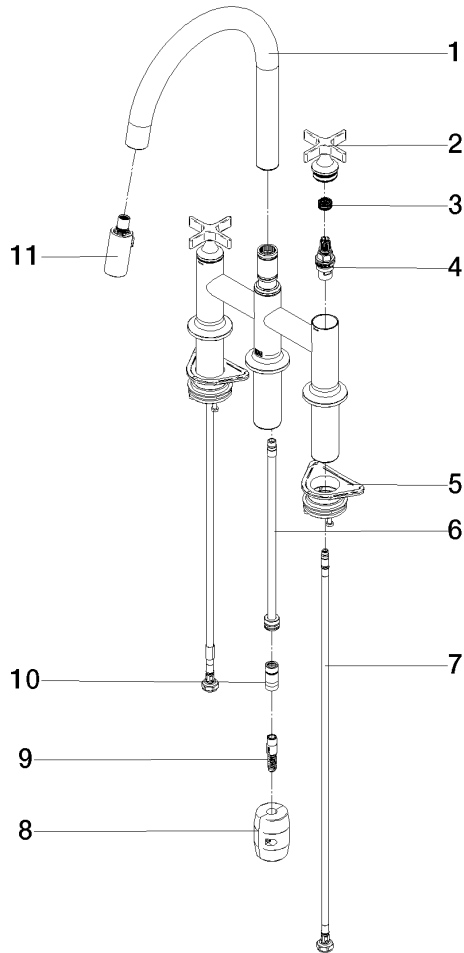

19 875 809

- 240mm projection
- pivotable spout 360°
- Optional swivel limiter available with swivel limiter set 12 823 970 90
- air-enriched flow and spray flow
- 1800 mm metal shower hose
- sprayface with anti-scaling system
- max. flow 8 l/min at 3 bar flow pressure
- lead-free
- This product can help a building meet the requirements of Green Building Rating Systems, e.g. LEED®, BREEAM®, DGNB

Recommended miscellaneous

Swivel limitation set -

12 823 970 90

Recommended miscellaneous

VAIA Dispenser with rosette -
Matte Black

82 434 809-33

19 875 809

Spare parts list

No.	Item Number	Name	Quantity used	Delivery time
1	90 28 22 397 00-33	spout	1	30
2	90 20 80 036 00-33	handle	2	-
Spare part can no longer be ordered, please order the replacement item				
3	90 12 12 232 00 90	fixing cap	2	2
4	90 90 03 131 00 90	top	2	2
5	04 30 11 040 00 90	fixing set	2	2
6	04 28 20 067 00 90	pipe	1	2
7	04 30 04 101 00 90	hose	2	2
8	04 21 50 010 00 90	accessories	1	2
9	04 30 02 120 00-85	hose	1	30
10	90 24 03 253 00 90	adaptor	1	2
11	90 18 40 317 00-33	shower	1	30