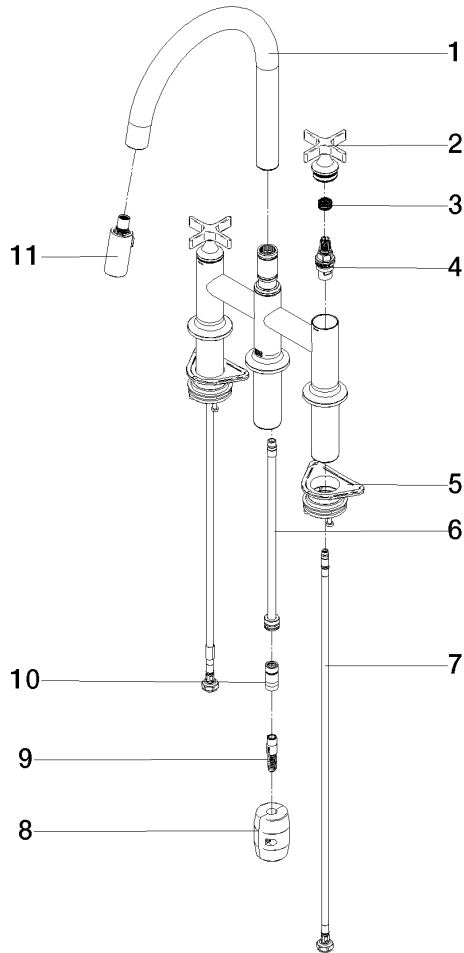

19 875 809

- 240mm projection
- pivotable spout 360°
- Optional swivel limiter available with swivel limiter set 12 823 970 90
- air-enriched flow and spray flow
- 1800 mm metal shower hose
- sprayface with anti-scaling system
- max. flow 8 l/min at 3 bar flow pressure
- lead-free
- This product can help a building meet the requirements of Green Building Rating Systems, e.g. LEED®, BREEAM®, DGNB

Recommended miscellaneous

Swivel limitation set -

12 823 970 90

Recommended miscellaneous

VAIA Dispenser with rosette -  
Brushed Chrome

82 434 809-93

19 875 809

Flow rate chart

Certificates

LGA\_38633.

Belgaqua\_24-005-  
27\_3.

19 875 809

**Spare parts list**

No.	Item Number	Name	Quantity used	Delivery time
1	90 28 22 397 00-93	spout	1	20
2	90 20 80 036 00-93	handle	2	-
Spare part can no longer be ordered, please order the replacement item				
3	90 12 12 232 00 90	fixing cap	2	2
4	90 90 03 131 00 90	top	2	2
5	04 30 11 040 00 90	fixing set	2	2
6	04 28 20 067 00 90	pipe	1	2
7	04 30 04 101 00 90	hose	2	2
8	04 21 50 010 00 90	accessories	1	2
9	04 30 02 120 00-85	hose	1	30
10	90 24 03 253 00 90	adaptor	1	2
11	90 18 40 317 00-93	shower	1	20