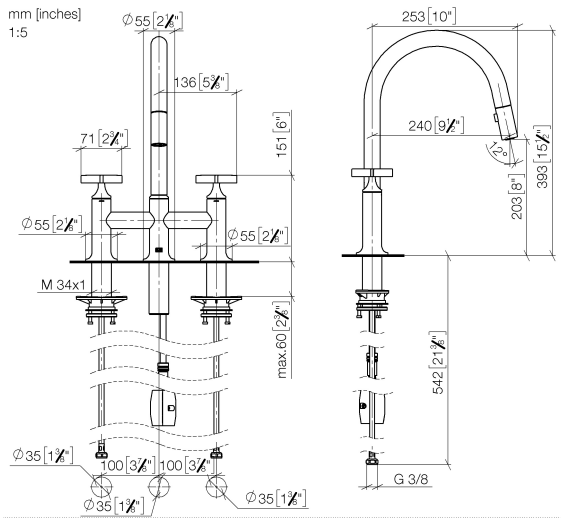

19 875 809

- 240mm projection
- pivotable spout 360°
- Optional swivel limiter available with swivel limiter set 12 823 970 90
- air-enriched flow and spray flow
- 1800 mm metal shower hose
- sprayface with anti-scaling system
- max. flow 8 l/min at 3 bar flow pressure
- lead-free
- This product can help a building meet the requirements of Green Building Rating Systems, e.g. LEED®, BREEAM®, DGNB

Recommended miscellaneous

Swivel limitation set -

12 823 970 90

Recommended miscellaneous

VAIA Dispenser with rosette -  
Brushed Chrome

82 434 809-93

19 875 809

Flow rate chart

Certificates

LGA\_38633.

Belgaqua\_24-005-  
27\_3.

19 875 809

**Spare parts list**

No.	Item Number	Name	Quantity used	Delivery time
1	90 28 22 397 00-93	spout	1	20
2	90 20 80 036 00-93	handle	2	-
Spare part can no longer be ordered, please order the replacement item				
3	90 12 12 232 00 90	fixing cap	2	2
4	90 90 03 131 00 90	top	2	2
5	04 30 11 040 00 90	fixing set	2	2
6	04 28 20 067 00 90	pipe	1	2
7	04 30 04 101 00 90	hose	2	2
8	04 21 50 010 00 90	accessories	1	2
9	04 30 02 120 00-85	hose	1	30
10	90 24 03 253 00 90	adaptor	1	2
11	90 18 40 317 00-93	shower	1	20