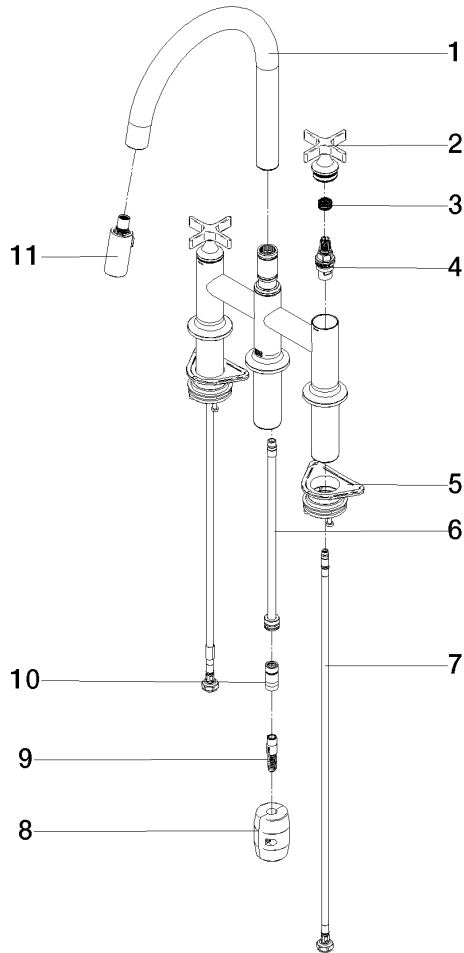

VAIA Three-hole bridge mixer Pull-down with spray function - Brushed Dark Platinum

VAIA

19 875 809

- 240mm projection
- pivotable spout 360°
- Optional swivel limiter available with swivel limiter set 12 823 970 90
- air-enriched flow and spray flow
- 1800 mm metal shower hose
- sprayface with anti-scaling system
- max. flow 8 l/min at 3 bar flow pressure
- lead-free
- This product can help a building meet the requirements of Green Building Rating Systems, e.g. LEED®, BREEAM®, DGNB

Recommended miscellaneous

Swivel limitation set -

12 823 970 90

Recommended miscellaneous

**VAIA Dispenser with rosette -
Brushed Dark Platinum**

82 434 809-99

19 875 809

Spare parts list

No.	Item Number	Name	Quantity used	Delivery time
1	90 28 22 397 00-99	spout	1	30
2	90 20 80 036 00-99	handle	2	-
Spare part can no longer be ordered, please order the replacement item				
3	90 12 12 232 00 90	fixing cap	2	2
4	90 90 03 131 00 90	top	2	2
5	04 30 11 040 00 90	fixing set	2	2
6	04 28 20 067 00 90	pipe	1	2
7	04 30 04 101 00 90	hose	2	2
8	04 21 50 010 00 90	accessories	1	2
9	04 30 02 120 00-85	hose	1	30
10	90 24 03 253 00 90	adaptor	1	2
11	90 18 40 317 00-99	shower	1	30