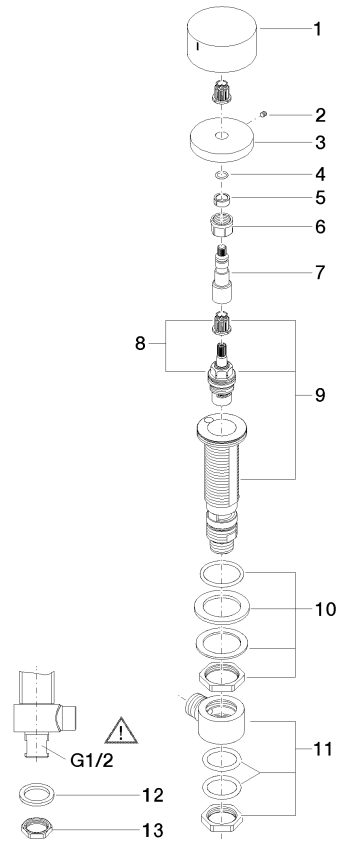

Deck valve anti-clockwise closing hot - Brushed Champagne (22kt Gold)

CL.1

20 000 741

- hole diameter 32 mm
- handle Ø 60mm
- without rosette
- with hot marking
- WRAS 2103001

Fits: CL.1, CYO

	Brushed Champagne (22kt Gold)	20 000 741-46
	Chrome	20 000 741-00
	Brushed Platinum	20 000 741-06
	Dark Chrome	20 000 741-19
	Brushed Durabronze (23kt Gold)	20 000 741-28
	Matte Black	20 000 741-33
	Champagne (22kt Gold)	20 000 741-47
	Brushed Dark Platinum	20 000 741-99

20 000 741

mm [inches]

Flow rate chart

Codes & Standards

Scottish Water
Byelaws

UK Water Supply
Regulations

Deck valve anti-clockwise closing hot - Brushed Champagne (22kt Gold)

CL.1

20 000 741

Certificates

WRAS_2103

20 000 741

Product version from 4/1/2023

Parts for other finishes can be found here: Chrome

Deck valve anti-clockwise closing hot - Brushed Champagne (22kt Gold)

CL.1

20 000 741

Spare parts list

Product version from 4/1/2023

No.	Item Number	Name	Quantity used	Delivery time
	09 20 74 006-46	handle (hot)	13	60