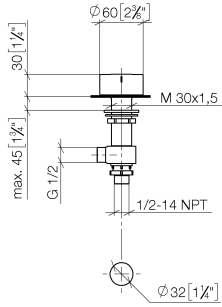

Deck valve anti-clockwise closing hot - Brushed Champagne (22kt Gold)

CL.1

20 000 741

- hole diameter 32 mm
- handle Ø 60mm
- without rosette
- with hot marking
- WRAS 2103001

Fits: CL.1, CYO

	Brushed Champagne (22kt Gold)	20 000 741-46
	Chrome	20 000 741-00
	Brushed Platinum	20 000 741-06
	Dark Chrome	20 000 741-19
	Brushed Durabronze (23kt Gold)	20 000 741-28
	Matte Black	20 000 741-33
	Champagne (22kt Gold)	20 000 741-47
	Brushed Dark Platinum	20 000 741-99

20 000 741

mm [inches]

Flow rate chart

Codes & Standards

Scottish Water
Byelaws

UK Water Supply
Regulations

Deck valve anti-clockwise closing hot - Brushed Champagne (22kt Gold)

CL.1

20 000 741

Certificates

WRAS_2103

20 000 741

Product version from 4/1/2023

Parts for other finishes can be found here: Chrome

Deck valve anti-clockwise closing hot - Brushed Champagne (22kt Gold)

CL.1