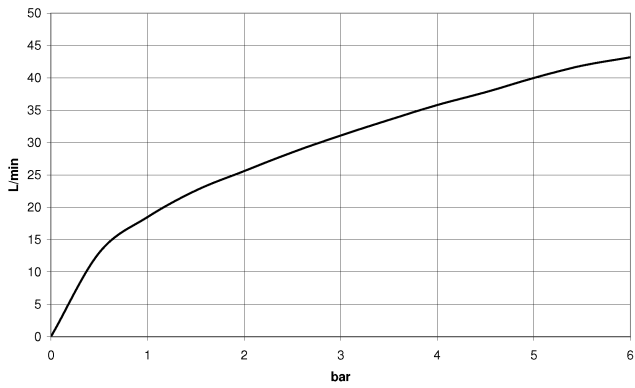

Deck valve anti-clockwise closing hot - Brushed Champagne (22kt Gold)

CL.1

20 000 741

- hole diameter 32 mm
- handle Ø 60mm
- without rosette
- with hot marking
- WRAS 2103001

Fits: CL.1, CYO

	Brushed Champagne (22kt Gold)	20 000 741-46
	Chrome	20 000 741-00
	Brushed Platinum	20 000 741-06
	Dark Chrome	20 000 741-19
	Brushed Durabronze (23kt Gold)	20 000 741-28
	Matte Black	20 000 741-33
	Champagne (22kt Gold)	20 000 741-47
	Brushed Dark Platinum	20 000 741-99

20 000 741

mm [inches]

Flow rate chart

Codes & Standards

Scottish Water
Byelaws

UK Water Supply
Regulations

Deck valve anti-clockwise closing hot - Brushed Champagne (22kt Gold)

CL.1