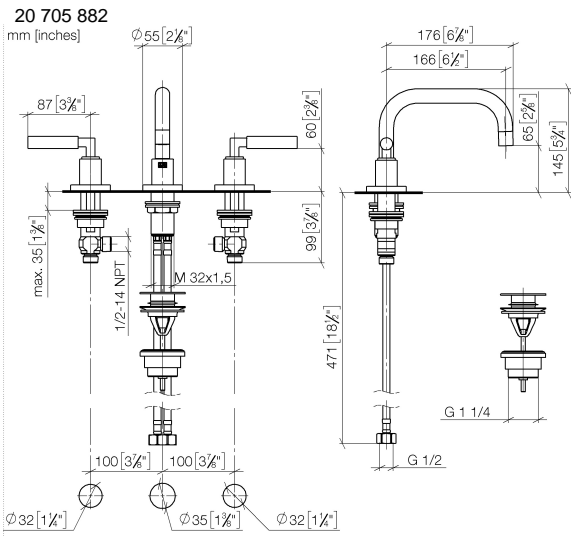

TARA Three-hole basin mixer with pop-up waste - Brushed Champagne (22kt Gold)

TARA

20 705 882

- 166mm projection
- pivotable spout 360°
- circular, air-enriched flow
- height of mixer 145 mm
- height up to aerator 65 mm
- hole diameter valve 32 mm
- hole diameter spout 35 mm
- rosette Ø 55 mm
- 2x screw-in M 10 x 1 pressure hose, leak-tested
- max. flow 5.7 l/min
- lead-free
- This product can help a building meet the requirements of Green Building Rating Systems, e.g. LEED®, BREEAM®, DGNB
- WRAS 2303029

Flow rate chart

Certificates

LGA_38417.

GDV_0400289.

WRAS_2303029.

TARA Three-hole basin mixer with pop-up waste - Brushed Champagne (22kt Gold)

TARA

20 705 882
Parts for other
finishes can be found
here: [Chrome](#)

TARA Three-hole basin mixer with pop-up waste - Brushed Champagne (22kt Gold)

TARA

20 705 882

Spare parts list

No.	Item Number	Name	Quantity used	Delivery time
1	90 28 22 370 00-46	spout	1	30
2	90 31 20 109 00 90	plug	1	2
3	09 31 11 099 90	pin	1	2
4	09 14 10 015 90	seal	1	2
5	09 28 10 140-46	ring	1	60
6	04 30 04 019 00 90	hose	2	2
7	04 23 10 009 02 90	fixing set	1	2
8	04 20 88 052 10-46	handle	2	60
9	04 18 20 022 00-46	angle	2	-
Spare part can no longer be ordered, please order the replacement item				
10	09 20 88 052-46	handle	2	30
11	90 12 12 219 00-46	base	2	30
12	90 30 11 029 00 90	disc	2	2
13	90 30 30 075 00 90	screw	2	2
14	09 21 02 140-46	sleeve	2	60
15	09 27 89 105-46	rosette	2	60
16	90 14 10 043 00 90	seal	2	2
17	90 17 11 040 50 90	side panel	1	2
18	90 17 11 040 51 90	side panel	1	2
19	10 125 970-46	Basin Waste with push fastening 1 1/4" - Brushed Champagne (22kt Gold)	1	30