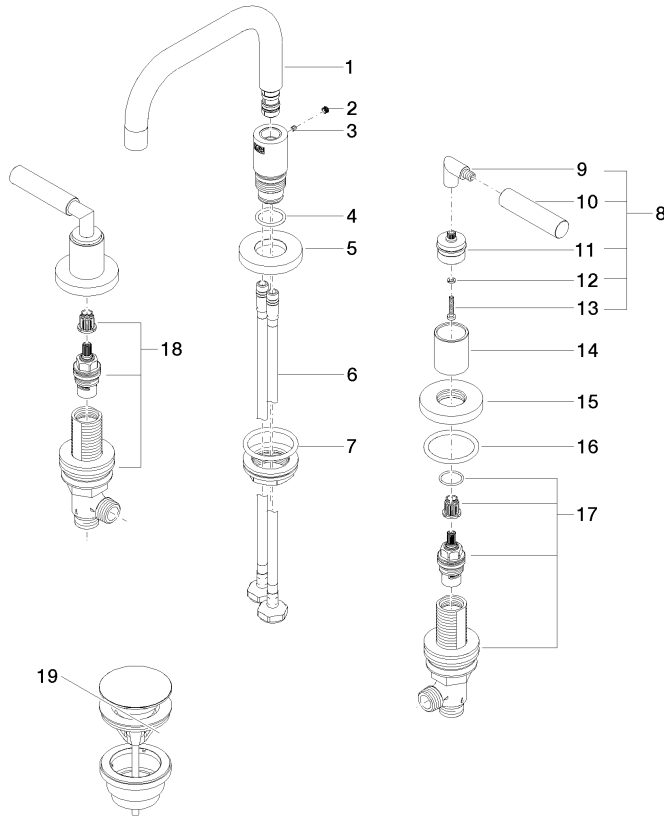

TARA Three-hole basin mixer with pop-up waste - Brushed Champagne (22kt Gold)

TARA

20 705 882

- 166mm projection
- pivotable spout 360°
- circular, air-enriched flow
- height of mixer 145 mm
- height up to aerator 65 mm
- hole diameter valve 32 mm
- hole diameter spout 35 mm
- rosette Ø 55 mm
- 2x screw-in M 10 x 1 pressure hose, leak-tested
- max. flow 5.7 l/min
- lead-free
- This product can help a building meet the requirements of Green Building Rating Systems, e.g. LEED®, BREEAM®, DGNB
- WRAS 2303029

Flow rate chart

Certificates

LGA_38417.

GDV_0400289.

WRAS_2303029.

TARA Three-hole basin mixer with pop-up waste - Brushed Champagne (22kt Gold)

TARA

20 705 882
Parts for other
finishes can be found
here: [Chrome](#)

TARA Three-hole basin mixer with pop-up waste - Brushed Champagne (22kt Gold)

TARA

20 705 882

Spare parts list

No.	Item Number	Name	Quantity used	Delivery time
1	90 28 22 370 00-46	spout	1	30
2	90 31 20 109 00 90	plug	1	2
3	09 31 11 099 90	pin	1	2
4	09 14 10 015 90	seal	1	2
5	09 28 10 140-46	ring	1	60
6	04 30 04 019 00 90	hose	2	2
7	04 23 10 009 02 90	fixing set	1	2
8	04 20 88 052 10-46	handle	2	60
9	04 18 20 022 00-46	angle	2	-
Spare part can no longer be ordered, please order the replacement item				
10	09 20 88 052-46	handle	2	30
11	90 12 12 219 00-46	base	2	30
12	90 30 11 029 00 90	disc	2	2
13	90 30 30 075 00 90	screw	2	2
14	09 21 02 140-46	sleeve	2	60
15	09 27 89 105-46	rosette	2	60
16	90 14 10 043 00 90	seal	2	2
17	90 17 11 040 50 90	side panel	1	2
18	90 17 11 040 51 90	side panel	1	2
19	10 125 970-46	Basin Waste with push fastening 1 1/4" - Brushed Champagne (22kt Gold)	1	30