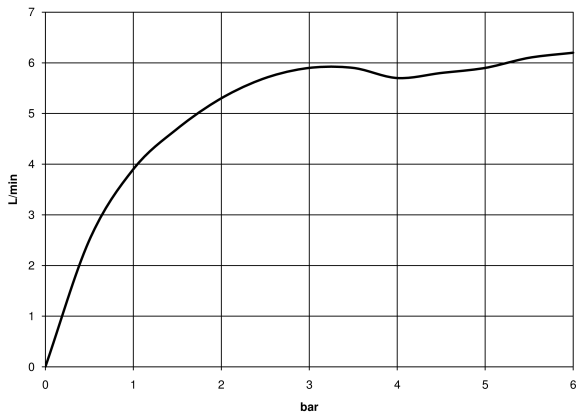

TARA Three-hole basin mixer with pop-up waste - Brushed Champagne (22kt Gold)

TARA

20 705 882

- 166mm projection
- pivotable spout 360°
- circular, air-enriched flow
- height of mixer 145 mm
- height up to aerator 65 mm
- hole diameter valve 32 mm
- hole diameter spout 35 mm
- rosette Ø 55 mm
- 2x screw-in M 10 x 1 pressure hose, leak-tested
- max. flow 5.7 l/min
- lead-free
- This product can help a building meet the requirements of Green Building Rating Systems, e.g. LEED®, BREEAM®, DGNB
- WRAS 2303029

Flow rate chart

Certificates

LGA_38417.

GDV_0400289.

WRAS_2303029.

TARA Three-hole basin mixer with pop-up waste - Brushed Champagne (22kt Gold)

TARA

20 705 882
Parts for other
finishes can be found
here: [Chrome](#)