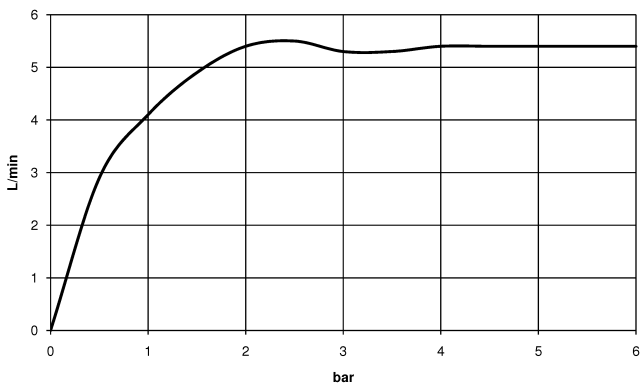

DORNBACHT YAMOU Three-hole basin mixer with pop-up waste - Soft Black

20 713 831

- 125mm projection
- circular, air-enriched flow
- height of mixer 100 mm
- height up to aerator 85 mm
- hole diameter valve 32 mm
- hole diameter spout 35 mm
- rosette Ø 60 mm
- 2x screw-in M 8 x 1 pressure hose, leak-tested
- max. flow 6.8 l/min
- rosette Ø 60 mm
- WRAS 2310319

	Soft Black	20 713 831-69
	Chrome	20 713 831-00

DORNBRAUCHT YAMOU Three-hole basin mixer with pop-up waste - Soft Black

20 713 831

mm [inches]

Flow rate chart

Certificates

WRAS_2310319. AbP_10175. ACS_23 ACC NY
501.