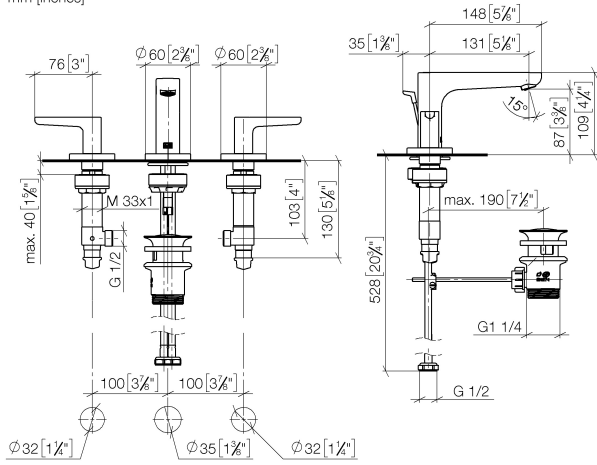

DORNBACHT YAMOU Three-hole basin mixer with pop-up waste - Soft Black

20 713 831

- 125mm projection
- circular, air-enriched flow
- height of mixer 100 mm
- height up to aerator 85 mm
- hole diameter valve 32 mm
- hole diameter spout 35 mm
- rosette Ø 60 mm
- 2x screw-in M 8 x 1 pressure hose, leak-tested
- max. flow 6.8 l/min
- rosette Ø 60 mm
- WRAS 2310319

	Soft Black	20 713 831-69
	Chrome	20 713 831-00

DORNBRAUCHT YAMOU Three-hole basin mixer with pop-up waste - Soft Black

20 713 831

mm [inches]

Flow rate chart

Certificates

WRAS_2310319. AbP_10175. ACS_23 ACC NY
501.

DORNBRACHT YAMOU Three-hole basin mixer with pop-up waste - Soft Black

20 713 831

Spare parts list

No.	Item Number	Name	Quantity used	Delivery time
1	90 20 83 067 00-69	handle (hot)	1	-
	Spare part can no longer be ordered, please order the replacement item			
2	90 30 11 301 00 90	fixing set	2	-
	Spare part can no longer be ordered, please order the replacement item			
3	90 17 11 061 00 90	side panel	1	-
	Spare part can no longer be ordered, please order the replacement item			
4	90 19 83 014 00-69	spout	1	-
	Spare part can no longer be ordered, please order the replacement item			
5	90 30 04 114 00 90	hose	1	-
	Spare part can no longer be ordered, please order the replacement item			
6	90 30 11 309 01 90	insert	1	-
	Spare part can no longer be ordered, please order the replacement item			
7	90 30 11 309 00 90	fixing set	1	-
	Spare part can no longer be ordered, please order the replacement item			
8	90 20 83 066 00-69	handle (cold)	1	-
	Spare part can no longer be ordered, please order the replacement item			
9	90 17 11 060 00 90	side panel	1	-
	Spare part can no longer be ordered, please order the replacement item			
10	90 11 01 200 00-69	pop-up waste	1	2