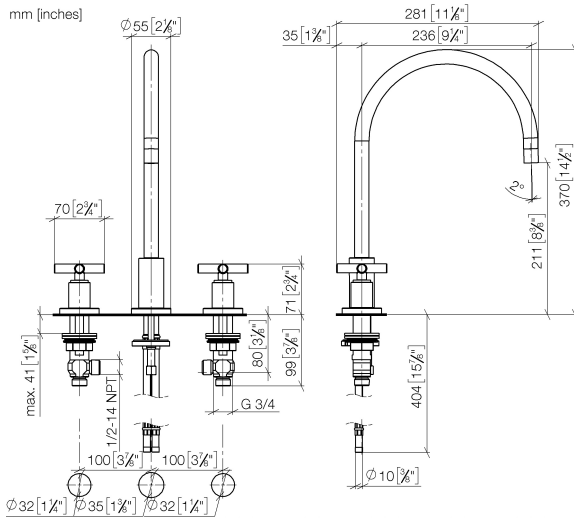

TARA Three-hole mixer - Brushed Champagne (22kt Gold)

TARA

20 815 892

- 235mm projection
- pivotable spout 360°
- air-enriched flow
- height of mixer 370 mm
- height up to aerator 212 mm
- hole diameter spout 35 mm
- hole diameter valve 32 mm
- max. flow 7 l/min at 3 bar flow pressure
- lead-free
- This product can help a building meet the requirements of Green Building Rating Systems, e.g. LEED®, BREEAM®, DGNB
- WRAS 2107052

Flow rate chart

Certificates

GDV_0400289.

20 815 892

Parts for other finishes can be found here: [Chrome](#)

TARA Three-hole mixer - Brushed Champagne (22kt Gold)

TARA

20 815 892

Spare parts list

No.	Item Number	Name	Quantity used	Delivery time
1	90 28 22 226 01-46	spout	1	30
2	90 23 01 028 03-46	aerator	1	30
3	09 30 30 057 90	screw	1	2
4	09 11 10 088 10-46	connection	1	30
5	09 28 10 140-46	ring	1	60
6	04 30 04 019 00 90	hose	2	2
7	09 14 05 047 90	seal	1	2
8	04 30 11 038 00 90	fixing set	1	2
9	09 31 11 011 90	pin	1	2
10	90 20 89 010 10-46	handle	2	30
11	09 20 89 010-46	handle	2	60
12	90 12 12 007 00-46	base	2	30
13	90 30 11 029 00 90	disc	2	2
14	90 30 30 075 00 90	screw	2	2
15	09 21 02 140-46	sleeve	2	60
16	09 27 89 105-46	rosette	2	60
17	90 14 10 043 00 90	seal	2	2
18	90 17 11 040 51 90	side panel	2	2
19	90 23 30 040 00-46	threaded connector	4	-
Spare part can no longer be ordered, please order the replacement item				
20	12 501 970 90	High pressure hose 1/2" x 1/2" x 300 mm -	2	-
Spare part can no longer be ordered, please order the replacement item				
21	04 31 20 046 10 92	set	1	2