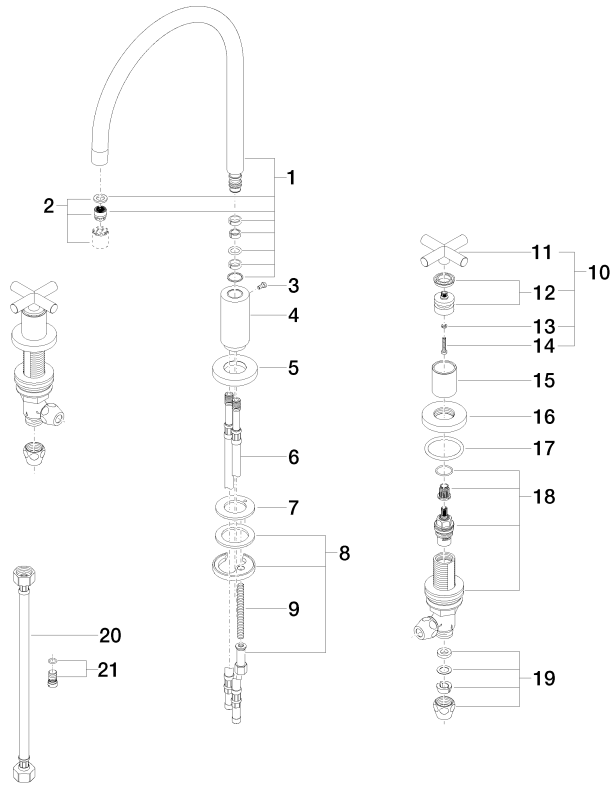

TARA Three-hole mixer - Brushed Champagne (22kt Gold)

TARA

20 815 892

- 235mm projection
- pivotable spout 360°
- air-enriched flow
- height of mixer 370 mm
- height up to aerator 212 mm
- hole diameter spout 35 mm
- hole diameter valve 32 mm
- max. flow 7 l/min at 3 bar flow pressure
- lead-free
- This product can help a building meet the requirements of Green Building Rating Systems, e.g. LEED®, BREEAM®, DGNB
- WRAS 2107052

Flow rate chart

Certificates

GDV_0400289.

20 815 892

Parts for other finishes can be found here: [Chrome](#)

TARA Three-hole mixer - Brushed Champagne (22kt Gold)

TARA

20 815 892

Spare parts list

No.	Item Number	Name	Quantity used	Delivery time
1	90 28 22 226 01-46	spout	1	30
2	90 23 01 028 03-46	aerator	1	30
3	09 30 30 057 90	screw	1	2
4	09 11 10 088 10-46	connection	1	30
5	09 28 10 140-46	ring	1	60
6	04 30 04 019 00 90	hose	2	2
7	09 14 05 047 90	seal	1	2
8	04 30 11 038 00 90	fixing set	1	2
9	09 31 11 011 90	pin	1	2
10	90 20 89 010 10-46	handle	2	30
11	09 20 89 010-46	handle	2	60
12	90 12 12 007 00-46	base	2	30
13	90 30 11 029 00 90	disc	2	2
14	90 30 30 075 00 90	screw	2	2
15	09 21 02 140-46	sleeve	2	60
16	09 27 89 105-46	rosette	2	60
17	90 14 10 043 00 90	seal	2	2
18	90 17 11 040 51 90	side panel	2	2
19	90 23 30 040 00-46	threaded connector	4	-
Spare part can no longer be ordered, please order the replacement item				
20	12 501 970 90	High pressure hose 1/2" x 1/2" x 300 mm -	2	-
Spare part can no longer be ordered, please order the replacement item				
21	04 31 20 046 10 92	set	1	2