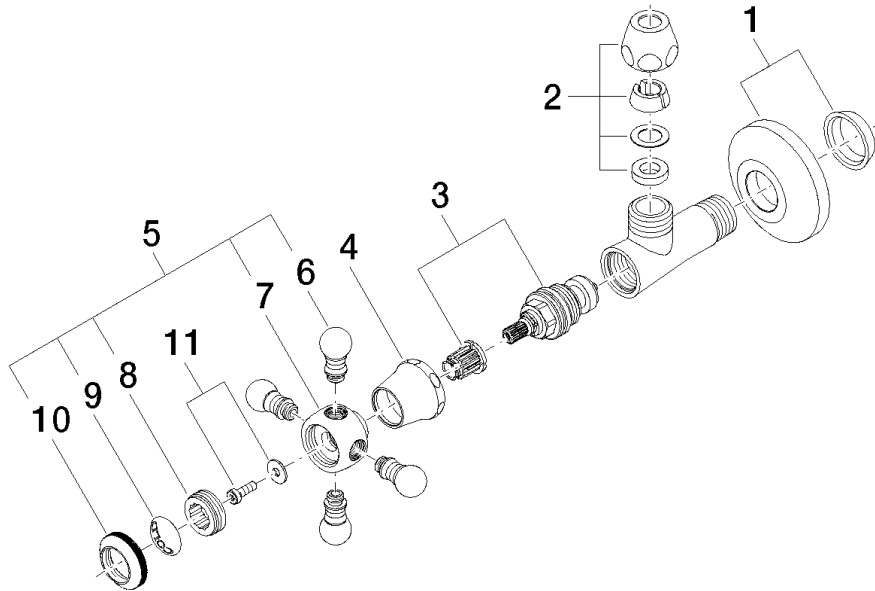

22 900 360

- rosette Ø 60 mm
- porcelain insert COLD

	Brushed Dark Platinum	22 900 360-99
	Chrome	22 900 360-00
	Brushed Platinum	22 900 360-06
	Platinum	22 900 360-08
	Durabass (23kt Gold)	22 900 360-09
	Brushed Durabass (23kt Gold)	22 900 360-28

22 900 360

Flow rate chart

22 900 360

Product version up to 5/1/2024

Product version from 5/1/2024

Parts for other
finishes can be found
here: [Chrome](#)

MADISON Angle valve - Brushed Dark Platinum

MADISON

22 900 360

Spare parts list

Product version up to 5/1/2024

Product version from 5/1/2024

No.	Item Number	Name	Quantity used	Delivery time
	04 27 01 003 00-99	rosette	14	30