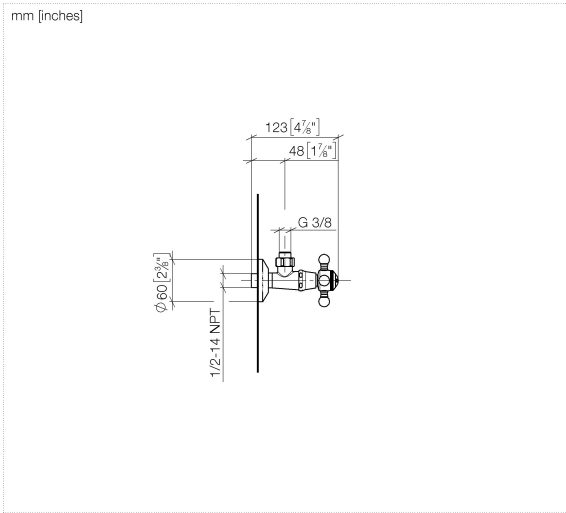

22 900 360

- rosette Ø 60 mm
- porcelain insert COLD

	Brushed Dark Platinum	22 900 360-99
	Chrome	22 900 360-00
	Brushed Platinum	22 900 360-06
	Platinum	22 900 360-08
	Durabass (23kt Gold)	22 900 360-09
	Brushed Durabass (23kt Gold)	22 900 360-28

22 900 360

Flow rate chart

22 900 360

Product version up to 5/1/2024

Product version from 5/1/2024

Parts for other
finishes can be found
here: [Chrome](#)

MADISON Angle valve - Brushed Dark Platinum

MADISON

22 900 360

Spare parts list

Product version up to 5/1/2024

Product version from 5/1/2024

No.	Item Number	Name	Quantity used	Delivery time
	04 27 01 003 00-99	rosette	14	30