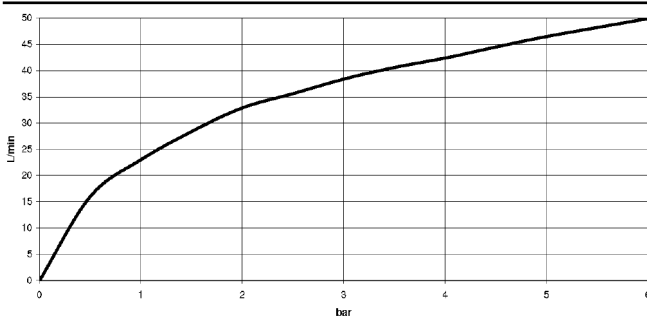

22 900 360

- rosette Ø 60 mm
- porcelain insert COLD

	Brushed Dark Platinum	22 900 360-99
	Chrome	22 900 360-00
	Brushed Platinum	22 900 360-06
	Platinum	22 900 360-08
	Durabass (23kt Gold)	22 900 360-09
	Brushed Durabass (23kt Gold)	22 900 360-28

22 900 360

Flow rate chart

22 900 360

Product version up to 5/1/2024

Product version from 5/1/2024

Parts for other
finishes can be found
here: [Chrome](#)

MADISON Angle valve - Brushed Dark Platinum

MADISON