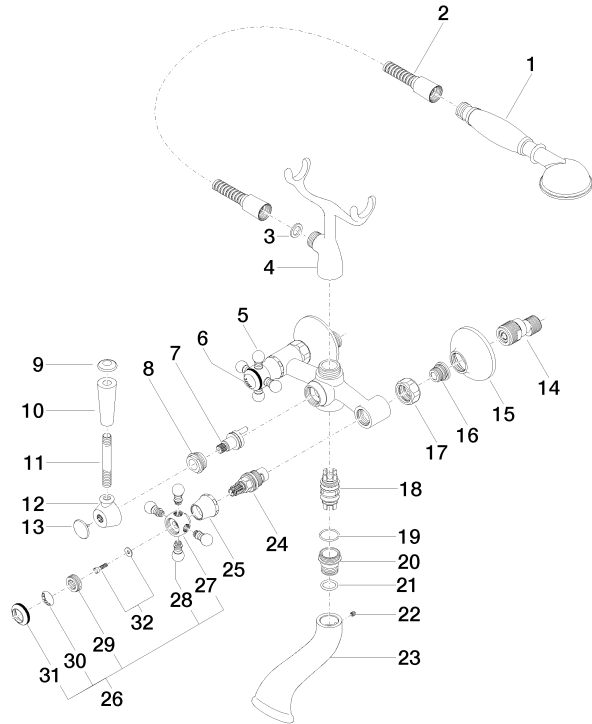

MADISON Bath mixer for wall mounting with hand shower set - Durabronss (23kt Gold)

MADISON

25 023 360

- 160mm projection
- Hand shower: COMPACT RAIN, max. flow rate 9 l/min (at 3 bar)
- spout: rectangular normal flow
- wall bracket
- rotary diverter for bath/shower
- rosette Ø 70 mm
- 1/2" connection
- gauge 153 mm
- metal shower hose 1250mm with integrated anti-twist protection
- max. spout flow rate 26 l/min

25 023 360
mm [inches]

Flow rate chart

Certificates

WRAS_1512014. Belgaqua_21-378-27_2.

MADISON Bath mixer for wall mounting with hand shower set - Durabronze (23kt Gold)

MADISON

25 023 360
Parts for other
finishes can be found
here: [Chrome](#)