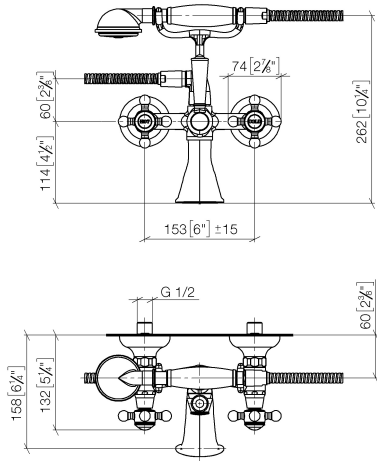

MADISON Bath mixer for wall mounting with hand shower set - Durabronss (23kt Gold)

MADISON

25 023 360

- 160mm projection
- Hand shower: COMPACT RAIN, max. flow rate 9 l/min (at 3 bar)
- spout: rectangular normal flow
- wall bracket
- rotary diverter for bath/shower
- rosette Ø 70 mm
- 1/2" connection
- gauge 153 mm
- metal shower hose 1250mm with integrated anti-twist protection
- max. spout flow rate 26 l/min

25 023 360
mm [inches]

Flow rate chart

Certificates

WRAS_1512014. Belgaqua_21-378-27_2.

MADISON Bath mixer for wall mounting with hand shower set - Durabronze (23kt Gold)

MADISON

25 023 360
Parts for other
finishes can be found
here: [Chrome](#)