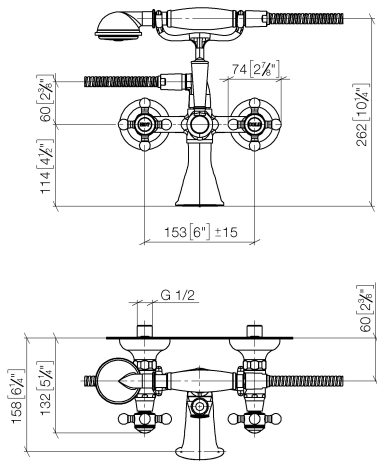

**MADISON Bath mixer for wall mounting with hand shower set - Brushed Durabronz (23kt Gold)**

MADISON

25 023 360

- 160mm projection
- Hand shower: COMPACT RAIN, max. flow rate 9 l/min (at 3 bar)
- spout: rectangular normal flow
- wall bracket
- rotary diverter for bath/shower
- rosette Ø 70 mm
- 1/2" connection
- gauge 153 mm
- metal shower hose 1250mm with integrated anti-twist protection
- max. spout flow rate 26 l/min

25 023 360  
mm [inches]

**Flow rate chart**

**Certificates**

WRAS\_1512014.      Belgaqua\_21-378-  
27\_2.

**MADISON Bath mixer for wall mounting with hand shower set - Brushed  
Durabronz (23kt Gold)**

## Spare parts list

No.	Item Number	Name	Quantity used	Delivery time
1	28 002 970-28	MADISON Metal hand shower with porcelain insert (white) - Brushed Durabron (23kt Gold)	1	20
2	28 104 970-28	Metal shower hose 1/2" x 1/2" x 1250 mm - Brushed Durabron (23kt Gold)	1	10
3	90 14 20 002 00 90	seal	1	2
4	04 17 20 010 00-28	holder	1	-
Spare part can no longer be ordered, please order the replacement item				
5	04 20 36 002 07-28	handle ( hot )	1	20
6	09 26 01 011 90	accessories	1	2
7	90 15 01 001 00 90	diverter	1	2
8	09 23 10 007 90	nut	1	2
9	09 30 30 062-28	screw	1	20
10	11 170 370-28	MADISON Lever insert - Brushed Durabron (23kt Gold)	1	20
11	09 28 22 013 90	pipe	1	2
12	09 18 20 011-28	base	1	20
13	09 30 30 064-28	screw	1	20
14	04 11 04 030 00 90	connection	2	2
15	09 27 39 010-28	rosette	2	20
16	04 29 05 014 00 90	nipple	2	2
17	09 23 30 010-28	nut	2	20
18	90 21 10 010 00 90	insert	1	2
19	90 14 10 056 00 90	seal	1	2
20	09 24 03 123 20 90	nipple	1	2
21	09 14 10 022 90	seal	1	2
22	90 31 11 030 00 90	pin	1	2
23	09 11 06 033 20-28	spout	1	20
24	90 90 03 131 00 90	top	2	2
25	09 21 02 055-28	cover	2	20
26	04 20 36 002 06-28	handle ( cold )	1	20
27	09 20 36 002-28	handle	2	20
28	09 20 36 004-28	handle	8	20
29	09 20 83 006 90	handle	2	2
30	09 26 01 010 90	accessories	1	2
31	09 20 36 005-28	handle	2	20
32	04 30 30 029 00 90	fixing set	2	2