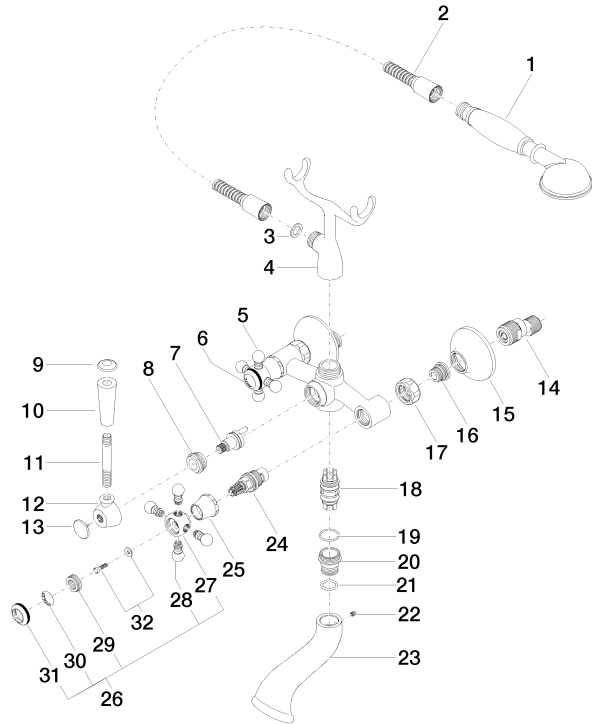

**MADISON Bath mixer for wall mounting with hand shower set - Brushed
Durabronz (23kt Gold)**

MADISON

25 023 360

Parts for other
finishes can be found
here: [Chrome](#)

MADISON Bath mixer for wall mounting with hand shower set - Brushed Durabron (23kt Gold)

MADISON

25 023 360

Spare parts list

No.	Item Number	Name	Quantity used	Delivery time
1	28 002 970-28	MADISON Metal hand shower with porcelain insert (white) - Brushed Durabron (23kt Gold)	1	20
2	28 104 970-28	Metal shower hose 1/2" x 1/2" x 1250 mm - Brushed Durabron (23kt Gold)	1	10
3	90 14 20 002 00 90	seal	1	2
4	04 17 20 010 00-28	holder	1	-
Spare part can no longer be ordered, please order the replacement item				
5	04 20 36 002 07-28	handle (hot)	1	20
6	09 26 01 011 90	accessories	1	2
7	90 15 01 001 00 90	diverter	1	2
8	09 23 10 007 90	nut	1	2
9	09 30 30 062-28	screw	1	20
10	11 170 370-28	MADISON Lever insert - Brushed Durabron (23kt Gold)	1	20
11	09 28 22 013 90	pipe	1	2
12	09 18 20 011-28	base	1	20
13	09 30 30 064-28	screw	1	20
14	04 11 04 030 00 90	connection	2	2
15	09 27 39 010-28	rosette	2	20
16	04 29 05 014 00 90	nipple	2	2
17	09 23 30 010-28	nut	2	20
18	90 21 10 010 00 90	insert	1	2
19	90 14 10 056 00 90	seal	1	2
20	09 24 03 123 20 90	nipple	1	2
21	09 14 10 022 90	seal	1	2
22	90 31 11 030 00 90	pin	1	2
23	09 11 06 033 20-28	spout	1	20
24	90 90 03 131 00 90	top	2	2
25	09 21 02 055-28	cover	2	20
26	04 20 36 002 06-28	handle (cold)	1	20
27	09 20 36 002-28	handle	2	20
28	09 20 36 004-28	handle	8	20
29	09 20 83 006 90	handle	2	2
30	09 26 01 010 90	accessories	1	2
31	09 20 36 005-28	handle	2	20
32	04 30 30 029 00 90	fixing set	2	2