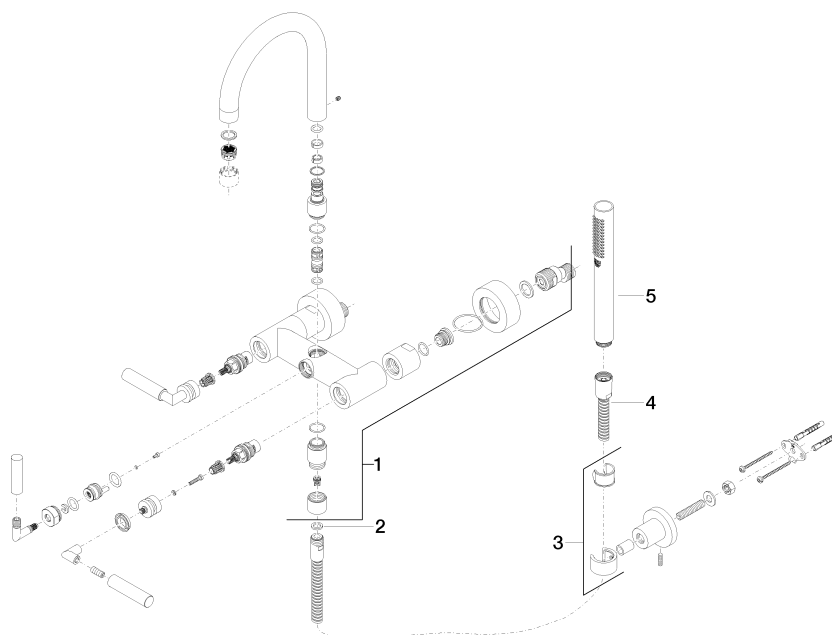

25 133 882

- spout: circular, air-enriched flow
- max. flow 22 l/min at 3 bar flow pressure
- Hand shower: COMPACT RAIN, max. flow rate 6.8 l/min (at 3 bar)
- complete hand shower set with anti-scale system
- 240mm projection
- rotary diverter for bath/shower
- slide-on rosettes Ø 65 mm
- rosette for shower holder Ø 50mm
- 1/2" connection
- gauge 150 mm - 15 mm
- metal shower hose 1250mm with integrated anti-twist protection

Intrinsic protection against back flow.

Stand pipes combination possible on request (x-TRA SERVICE).

	Brushed Platinum	25 133 882-06
	Chrome	25 133 882-00
	Platinum	25 133 882-08
	Dark Chrome	25 133 882-19
	Brushed Durabrass (23kt Gold)	25 133 882-28
	Matte Black	25 133 882-33
	Brushed Champagne (22kt Gold)	25 133 882-46
	Champagne (22kt Gold)	25 133 882-47
	Brushed Chrome	25 133 882-93
	Brushed Dark Platinum	25 133 882-99

25 133 882

Flow rate chart

Certificates

WRAS\_2210004.      LGA\_18933.      Belgaqua\_21-026-27\_4.

25 133 882

Parts for other finishes can be found here: [Chrome](#)

### Spare parts list

No.	Item Number	Name	Quantity used	Delivery time
1	25 100 882-06	shower set	1	60
2	90 14 20 026 00 90	seal	1	2
3	28 050 892-06	TARA Wall bracket - Brushed Platinum	1	10
4	90 30 02 072 00-06	Metal shower hose 1/2" x 3/8" x 1250 mm - Brushed Platinum	1	10
5	28 019 979-06	Hand shower - Brushed Platinum	1	10