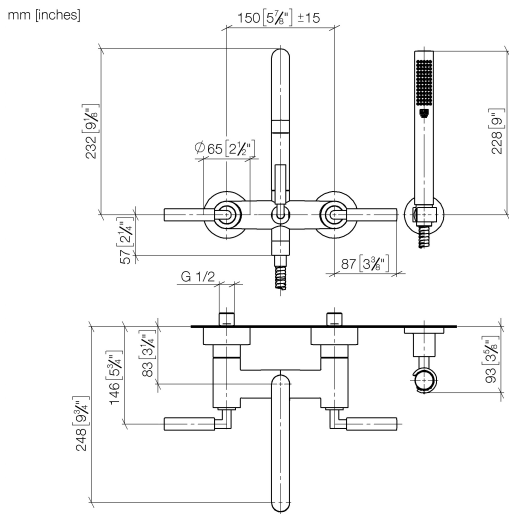

25 133 882

- spout: circular, air-enriched flow
- max. flow 22 l/min at 3 bar flow pressure
- Hand shower: COMPACT RAIN, max. flow rate 6.8 l/min (at 3 bar)
- complete hand shower set with anti-scale system
- 240mm projection
- rotary diverter for bath/shower
- slide-on rosettes Ø 65 mm
- rosette for shower holder Ø 50mm
- 1/2" connection
- gauge 150 mm - 15 mm
- metal shower hose 1250mm with integrated anti-twist protection

Intrinsic protection against back flow.

Stand pipes combination possible on request (x-TRA SERVICE).

	Brushed Platinum	25 133 882-06
	Chrome	25 133 882-00
	Platinum	25 133 882-08
	Dark Chrome	25 133 882-19
	Brushed Durabrass (23kt Gold)	25 133 882-28
	Matte Black	25 133 882-33
	Brushed Champagne (22kt Gold)	25 133 882-46
	Champagne (22kt Gold)	25 133 882-47
	Brushed Chrome	25 133 882-93
	Brushed Dark Platinum	25 133 882-99

25 133 882

Flow rate chart

Certificates

WRAS\_2210004.      LGA\_18933.      Belgaqua\_21-026-27\_4.

25 133 882

Parts for other finishes can be found here: [Chrome](#)

### Spare parts list

No.	Item Number	Name	Quantity used	Delivery time
1	25 100 882-06	shower set	1	60
2	90 14 20 026 00 90	seal	1	2
3	28 050 892-06	TARA Wall bracket - Brushed Platinum	1	10
4	90 30 02 072 00-06	Metal shower hose 1/2" x 3/8" x 1250 mm - Brushed Platinum	1	10
5	28 019 979-06	Hand shower - Brushed Platinum	1	10