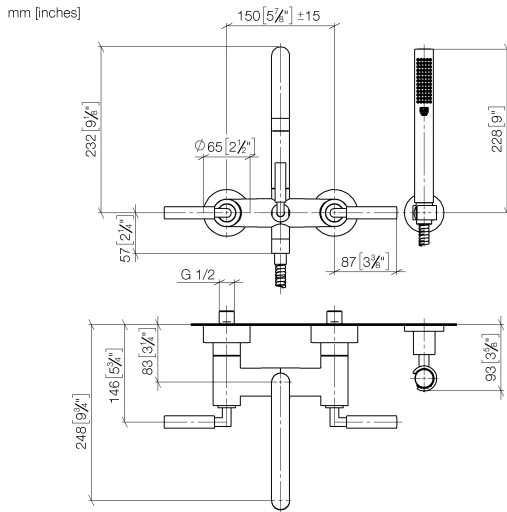

25 133 882

- spout: circular, air-enriched flow
- max. flow 22 l/min at 3 bar flow pressure
- Hand shower: COMPACT RAIN, max. flow rate 6.8 l/min (at 3 bar)
- complete hand shower set with anti-scale system
- 240mm projection
- rotary diverter for bath/shower
- slide-on rosettes Ø 65 mm
- rosette for shower holder Ø 50mm
- 1/2" connection
- gauge 150 mm - 15 mm
- metal shower hose 1250mm with integrated anti-twist protection

Intrinsic protection against back flow.

Stand pipes combination possible on request (x-TRA SERVICE).

	Platinum	25 133 882-08
	Chrome	25 133 882-00
	Brushed Platinum	25 133 882-06
	Dark Chrome	25 133 882-19
	Brushed Durabronze (23kt Gold)	25 133 882-28
	Matte Black	25 133 882-33
	Brushed Champagne (22kt Gold)	25 133 882-46
	Champagne (22kt Gold)	25 133 882-47
	Brushed Chrome	25 133 882-93
	Brushed Dark Platinum	25 133 882-99

25 133 882

Flow rate chart

Certificates

WRAS\_2210004.      LGA\_18933.      Belgaqua\_21-026-27\_4.

25 133 882

Parts for other finishes can be found here: [Chrome](#)

### Spare parts list

No.	Item Number	Name	Quantity used	Delivery time
1	25 100 882-08	shower set	1	60
2	90 14 20 026 00 90	seal	1	2
3	28 050 892-08	TARA Wall bracket - Platinum	1	40
4	90 30 02 072 00-08	Metal shower hose 1/2" x 3/8" x 1250 mm - Platinum	1	40
5	28 019 979-08	Hand shower - Platinum	1	40