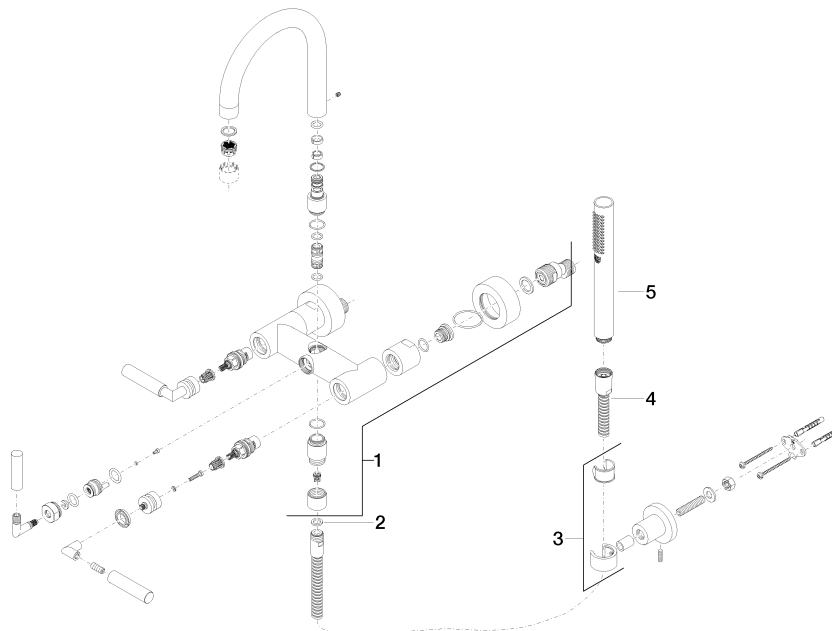

25 133 882

- spout: circular, air-enriched flow
- max. flow 22 l/min at 3 bar flow pressure
- Hand shower: COMPACT RAIN, max. flow rate 6.8 l/min (at 3 bar)
- complete hand shower set with anti-scale system
- 240mm projection
- rotary diverter for bath/shower
- slide-on rosettes Ø 65 mm
- rosette for shower holder Ø 50mm
- 1/2" connection
- gauge 150 mm - 15 mm
- metal shower hose 1250mm with integrated anti-twist protection

25 133 882

Flow rate chart

Certificates

WRAS\_2210004.      LGA\_18933.      Belgaqua\_21-026-27\_4.

25 133 882

Parts for other finishes can be found here: [Chrome](#)

### Spare parts list

No.	Item Number	Name	Quantity used	Delivery time
1	25 100 882-08	shower set	1	60
2	90 14 20 026 00 90	seal	1	2
3	28 050 892-08	TARA Wall bracket - Platinum	1	40
4	90 30 02 072 00-08	Metal shower hose 1/2" x 3/8" x 1250 mm - Platinum	1	40
5	28 019 979-08	Hand shower - Platinum	1	40