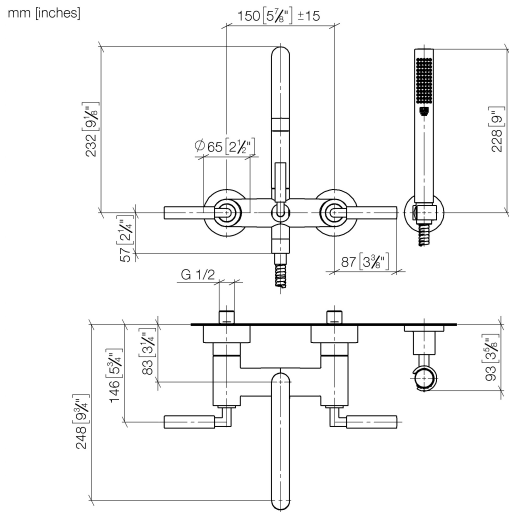

25 133 882

- spout: circular, air-enriched flow
- max. flow 22 l/min at 3 bar flow pressure
- Hand shower: COMPACT RAIN, max. flow rate 6.8 l/min (at 3 bar)
- complete hand shower set with anti-scale system
- 240mm projection
- rotary diverter for bath/shower
- slide-on rosettes Ø 65 mm
- rosette for shower holder Ø 50mm
- 1/2" connection
- gauge 150 mm - 15 mm
- metal shower hose 1250mm with integrated anti-twist protection

Intrinsic protection against back flow.

Stand pipes combination possible on request (x-TRA SERVICE).

	Dark Chrome	25 133 882-19
	Chrome	25 133 882-00
	Brushed Platinum	25 133 882-06
	Platinum	25 133 882-08
	Brushed Durabronze (23kt Gold)	25 133 882-28
	Matte Black	25 133 882-33
	Brushed Champagne (22kt Gold)	25 133 882-46
	Champagne (22kt Gold)	25 133 882-47
	Brushed Chrome	25 133 882-93
	Brushed Dark Platinum	25 133 882-99

25 133 882

Flow rate chart

Certificates

WRAS\_2210004.

25 133 882

Parts for other  
finishes can be found  
here: [Chrome](#)