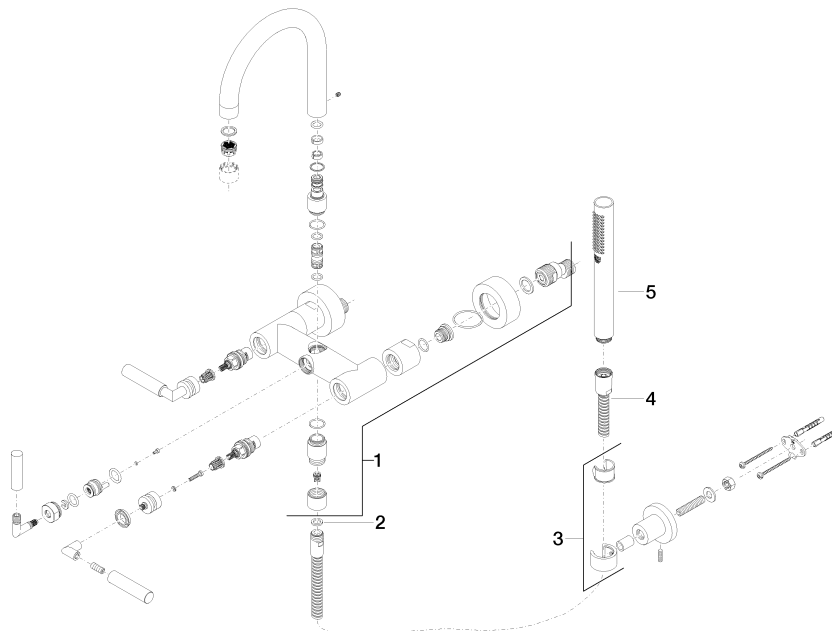

TARA Bath mixer for wall mounting with hand shower set - Brushed Durabronz (23kt Gold)

TARA

25 133 882

- spout: circular, air-enriched flow
- max. flow 22 l/min at 3 bar flow pressure
- Hand shower: COMPACT RAIN, max. flow rate 6.8 l/min (at 3 bar)
- complete hand shower set with anti-scale system
- 240mm projection
- rotary diverter for bath/shower
- slide-on rosettes Ø 65 mm
- rosette for shower holder Ø 50mm
- 1/2" connection
- gauge 150 mm - 15 mm
- metal shower hose 1250mm with integrated anti-twist protection

Intrinsic protection against back flow.

Stand pipes combination possible on request (x-TRA SERVICE).

	Brushed Durabronz (23kt Gold)	25 133 882-28
	Chrome	25 133 882-00
	Brushed Platinum	25 133 882-06
	Platinum	25 133 882-08
	Dark Chrome	25 133 882-19
	Matte Black	25 133 882-33
	Brushed Champagne (22kt Gold)	25 133 882-46
	Champagne (22kt Gold)	25 133 882-47
	Brushed Chrome	25 133 882-93
	Brushed Dark Platinum	25 133 882-99

25 133 882
Parts for other
finishes can be found
here: Chrome

Spare parts list

No.	Item Number	Name	Quantity used	Delivery time
1	25 100 882-28	shower set	1	-
Spare part can no longer be ordered, please order the replacement item				
2	90 14 20 026 00 90	seal	1	2
3	28 050 892-28	TARA Wall bracket - Brushed Durabronz (23kt Gold)	1	20
4	90 30 02 072 00-28	Metal shower hose 1/2" x 3/8" x 1250 mm - Brushed Durabronz (23kt Gold)	1	20
5	28 019 979-28	Hand shower - Brushed Durabronz (23kt Gold)	1	20