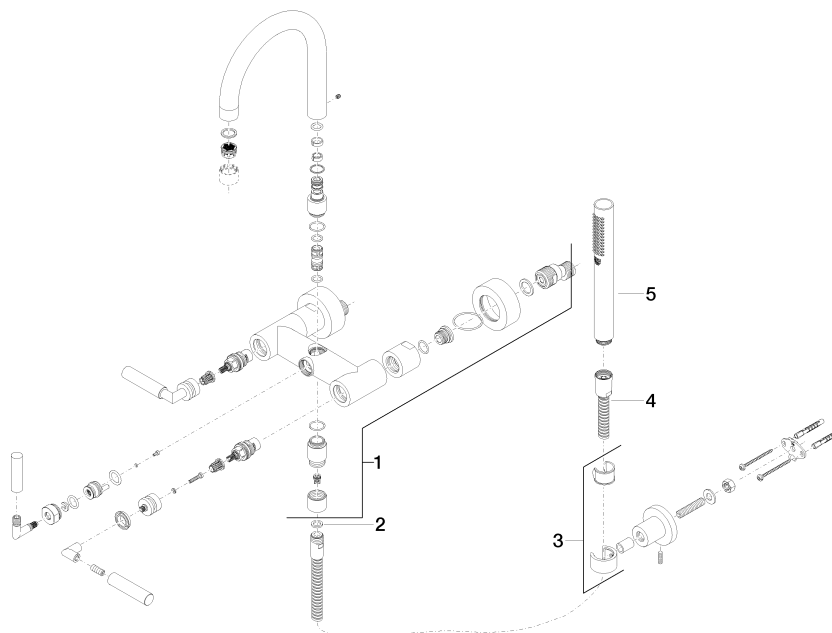

25 133 882

- spout: circular, air-enriched flow
- max. flow 22 l/min at 3 bar flow pressure
- Hand shower: COMPACT RAIN, max. flow rate 6.8 l/min (at 3 bar)
- complete hand shower set with anti-scale system
- 240mm projection
- rotary diverter for bath/shower
- slide-on rosettes Ø 65 mm
- rosette for shower holder Ø 50mm
- 1/2" connection
- gauge 150 mm - 15 mm
- metal shower hose 1250mm with integrated anti-twist protection

### Flow rate chart

### Certificates

WRAS\_2210004.

LGA\_18933.

Belgaqua\_21-026-27\_4.

25 133 882

Parts for other finishes can be found here: [Chrome](#)

### Spare parts list

No.	Item Number	Name	Quantity used	Delivery time
1	25 100 882-33	shower set	1	60
2	90 14 20 026 00 90	seal	1	2
3	28 050 892-33	TARA Wall bracket - Matte Black	1	10
4	90 30 02 072 00-33	Metal shower hose 1/2" x 3/8" x 1250 mm - Matte Black	1	30
5	28 019 979-33	Hand shower - Matte Black	1	10