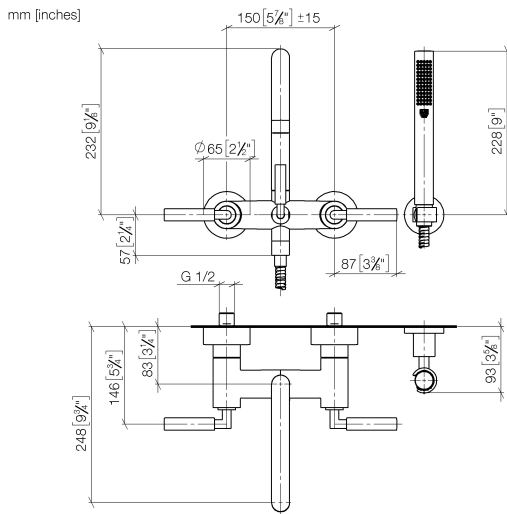

25 133 882

- spout: circular, air-enriched flow
- max. flow 22 l/min at 3 bar flow pressure
- Hand shower: COMPACT RAIN, max. flow rate 6.8 l/min (at 3 bar)
- complete hand shower set with anti-scale system
- 240mm projection
- rotary diverter for bath/shower
- slide-on rosettes Ø 65 mm
- rosette for shower holder Ø 50mm
- 1/2" connection
- gauge 150 mm - 15 mm
- metal shower hose 1250mm with integrated anti-twist protection

Intrinsic protection against back flow.

Stand pipes combination possible on request (x-TRA SERVICE).

	Matte Black	25 133 882-33
	Chrome	25 133 882-00
	Brushed Platinum	25 133 882-06
	Platinum	25 133 882-08
	Dark Chrome	25 133 882-19
	Brushed Durabronze (23kt Gold)	25 133 882-28
	Brushed Champagne (22kt Gold)	25 133 882-46
	Champagne (22kt Gold)	25 133 882-47
	Brushed Chrome	25 133 882-93
	Brushed Dark Platinum	25 133 882-99

### Flow rate chart

### Spare parts list

No.	Item Number	Name	Quantity used	Delivery time
1	25 100 882-33	shower set	1	60
2	90 14 20 026 00 90	seal	1	2
3	28 050 892-33	TARA Wall bracket - Matte Black	1	10
4	90 30 02 072 00-33	Metal shower hose 1/2" x 3/8" x 1250 mm - Matte Black	1	30
5	28 019 979-33	Hand shower - Matte Black	1	10