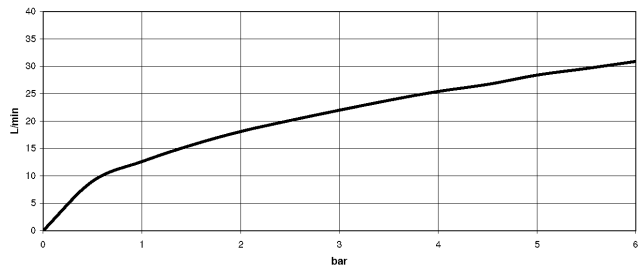

**TARA Bath mixer for wall mounting with hand shower set - Brushed
Champagne (22kt Gold)**

TARA

25 133 882

- spout: circular, air-enriched flow
- max. flow 22 l/min at 3 bar flow pressure
- Hand shower: COMPACT RAIN, max. flow rate 6.8 l/min (at 3 bar)
- complete hand shower set with anti-scale system
- 240mm projection
- rotary diverter for bath/shower
- slide-on rosettes Ø 65 mm
- rosette for shower holder Ø 50mm
- 1/2" connection
- gauge 150 mm - 15 mm
- metal shower hose 1250mm with integrated anti-twist protection

**TARA Bath mixer for wall mounting with hand shower set - Brushed
Champagne (22kt Gold)**

TARA

25 133 882
mm [inches]

Flow rate chart

Certificates

WRAS_2210004.

TARA Bath mixer for wall mounting with hand shower set - Brushed
Champagne (22kt Gold)