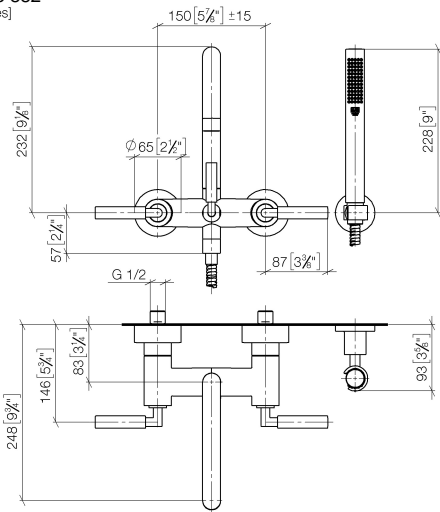

**TARA Bath mixer for wall mounting with hand shower set - Brushed
Champagne (22kt Gold)**

TARA

25 133 882

- spout: circular, air-enriched flow
- max. flow 22 l/min at 3 bar flow pressure
- Hand shower: COMPACT RAIN, max. flow rate 6.8 l/min (at 3 bar)
- complete hand shower set with anti-scale system
- 240mm projection
- rotary diverter for bath/shower
- slide-on rosettes Ø 65 mm
- rosette for shower holder Ø 50mm
- 1/2" connection
- gauge 150 mm - 15 mm
- metal shower hose 1250mm with integrated anti-twist protection

**TARA Bath mixer for wall mounting with hand shower set - Brushed
Champagne (22kt Gold)**

TARA

25 133 882
mm [inches]

Flow rate chart

Certificates

WRAS_2210004.

TARA Bath mixer for wall mounting with hand shower set - Brushed
Champagne (22kt Gold)