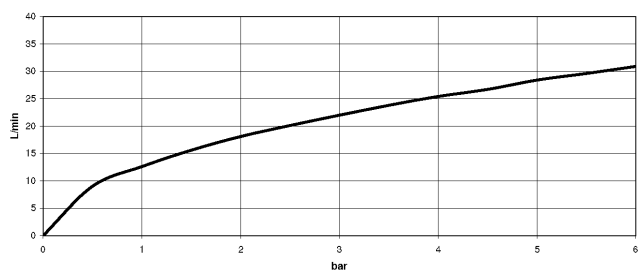

25 133 882

- spout: circular, air-enriched flow
- max. flow 22 l/min at 3 bar flow pressure
- Hand shower: COMPACT RAIN, max. flow rate 6.8 l/min (at 3 bar)
- complete hand shower set with anti-scale system
- 240mm projection
- rotary diverter for bath/shower
- slide-on rosettes Ø 65 mm
- rosette for shower holder Ø 50mm
- 1/2" connection
- gauge 150 mm - 15 mm
- metal shower hose 1250mm with integrated anti-twist protection

### Flow rate chart