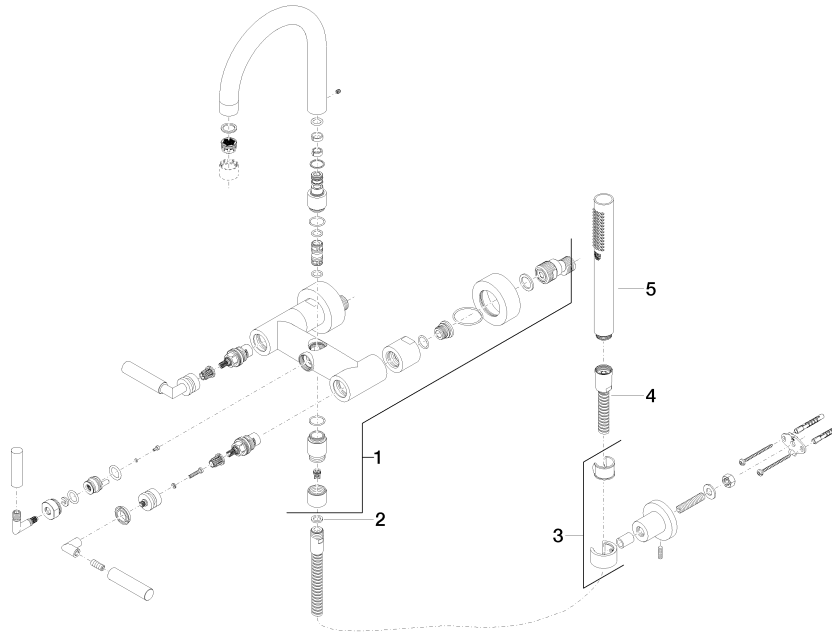

25 133 882

- spout: circular, air-enriched flow
- max. flow 22 l/min at 3 bar flow pressure
- Hand shower: COMPACT RAIN, max. flow rate 6.8 l/min (at 3 bar)
- complete hand shower set with anti-scale system
- 240mm projection
- rotary diverter for bath/shower
- slide-on rosettes Ø 65 mm
- rosette for shower holder Ø 50mm
- 1/2" connection
- gauge 150 mm - 15 mm
- metal shower hose 1250mm with integrated anti-twist protection

### Flow rate chart

### Spare parts list

No.	Item Number	Name	Quantity used	Delivery time
1	25 100 882-93	shower set	1	-
Spare part can no longer be ordered, please order the replacement item				
2	90 14 20 026 00 90	seal	1	2
3	28 050 892-93	TARA Wall bracket - Brushed Chrome	1	20
4	90 30 02 072 00-93	Metal shower hose 1/2" x 3/8" x 1250 mm - Brushed Chrome	1	20
5	28 019 979-93	Hand shower - Brushed Chrome	1	20