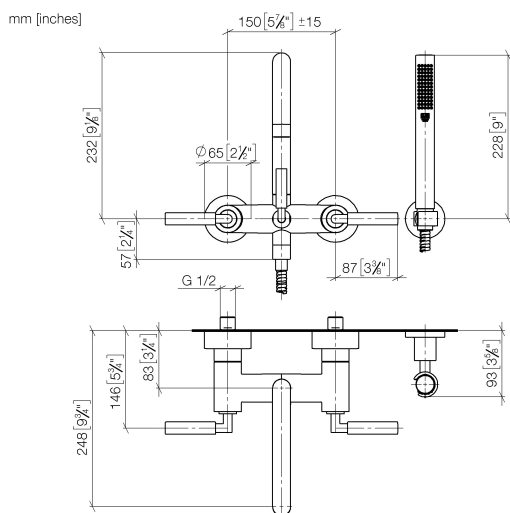

25 133 882

- spout: circular, air-enriched flow
- max. flow 22 l/min at 3 bar flow pressure
- Hand shower: COMPACT RAIN, max. flow rate 6.8 l/min (at 3 bar)
- complete hand shower set with anti-scale system
- 240mm projection
- rotary diverter for bath/shower
- slide-on rosettes Ø 65 mm
- rosette for shower holder Ø 50mm
- 1/2" connection
- gauge 150 mm - 15 mm
- metal shower hose 1250mm with integrated anti-twist protection

Intrinsic protection against back flow.

Stand pipes combination possible on request (x-TRA SERVICE).

	Brushed Chrome	25 133 882-93
	Chrome	25 133 882-00
	Brushed Platinum	25 133 882-06
	Platinum	25 133 882-08
	Dark Chrome	25 133 882-19
	Brushed Durabronze (23kt Gold)	25 133 882-28
	Matte Black	25 133 882-33
	Brushed Champagne (22kt Gold)	25 133 882-46
	Champagne (22kt Gold)	25 133 882-47
	Brushed Dark Platinum	25 133 882-99

### Flow rate chart

### Spare parts list

No.	Item Number	Name	Quantity used	Delivery time
1	25 100 882-93	shower set	1	-
Spare part can no longer be ordered, please order the replacement item				
2	90 14 20 026 00 90	seal	1	2
3	28 050 892-93	TARA Wall bracket - Brushed Chrome	1	20
4	90 30 02 072 00-93	Metal shower hose 1/2" x 3/8" x 1250 mm - Brushed Chrome	1	20
5	28 019 979-93	Hand shower - Brushed Chrome	1	20