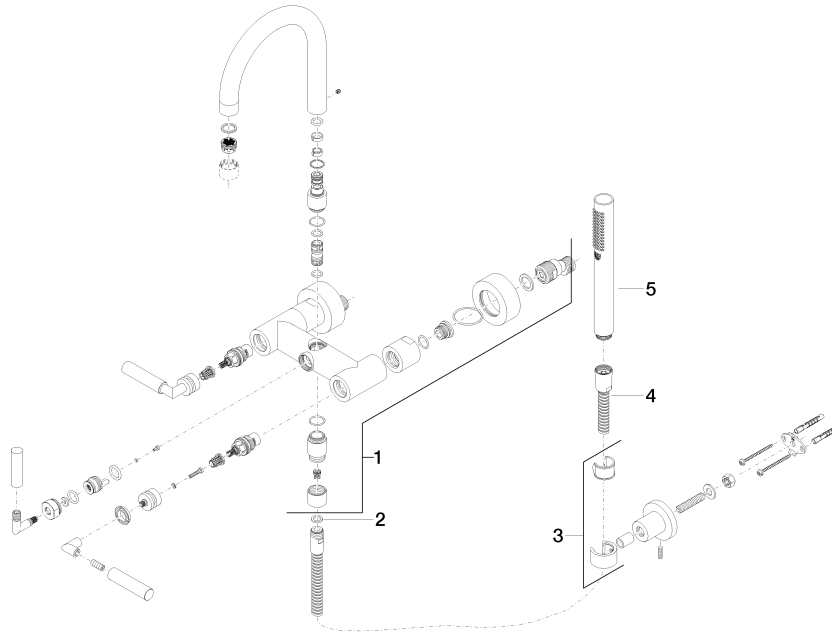

**TARA Bath mixer for wall mounting with hand shower set - Brushed Dark  
Platinum**

TARA

25 133 882

- spout: circular, air-enriched flow
- max. flow 22 l/min at 3 bar flow pressure
- Hand shower: COMPACT RAIN, max. flow rate 6.8 l/min (at 3 bar)
- complete hand shower set with anti-scale system
- 240mm projection
- rotary diverter for bath/shower
- slide-on rosettes Ø 65 mm
- rosette for shower holder Ø 50mm
- 1/2" connection
- gauge 150 mm - 15 mm
- metal shower hose 1250mm with integrated anti-twist protection

Intrinsic protection against back flow.

Stand pipes combination possible on request (x-TRA SERVICE).

	Brushed Dark Platinum	25 133 882-99
	Chrome	25 133 882-00
	Brushed Platinum	25 133 882-06
	Platinum	25 133 882-08
	Dark Chrome	25 133 882-19
	Brushed Durabronze (23kt Gold)	25 133 882-28
	Matte Black	25 133 882-33
	Brushed Champagne (22kt Gold)	25 133 882-46
	Champagne (22kt Gold)	25 133 882-47
	Brushed Chrome	25 133 882-93

25 133 882  
mm [inches]

**Flow rate chart**

**Certificates**

WRAS\_2210004.      LGA\_18933.      Belgaqua\_21-026-27\_4.

25 133 882  
Parts for other  
finishes can be found  
here: [Chrome](#)

### Spare parts list

No.	Item Number	Name	Quantity used	Delivery time
1	25 100 882-99	shower set	1	-
Spare part can no longer be ordered, please order the replacement item				
2	90 14 20 026 00 90	seal	1	2
3	28 050 892-99	TARA Wall bracket - Brushed Dark Platinum	1	30
4	90 30 02 072 00-99	Metal shower hose 1/2" x 3/8" x 1250 mm - Brushed Dark Platinum	1	30
5	28 019 979-99	Hand shower - Brushed Dark Platinum	1	30