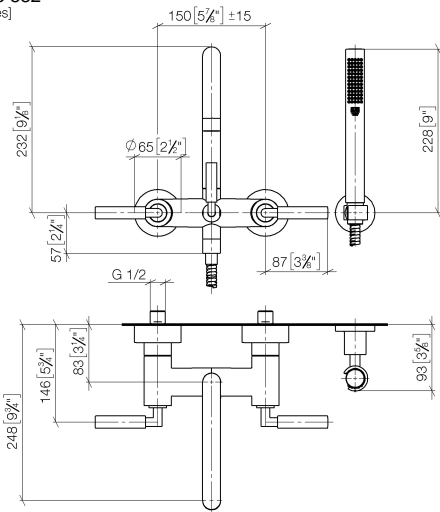

**TARA Bath mixer for wall mounting with hand shower set - Brushed Dark  
Platinum**

TARA

25 133 882

- spout: circular, air-enriched flow
- max. flow 22 l/min at 3 bar flow pressure
- Hand shower: COMPACT RAIN, max. flow rate 6.8 l/min (at 3 bar)
- complete hand shower set with anti-scale system
- 240mm projection
- rotary diverter for bath/shower
- slide-on rosettes Ø 65 mm
- rosette for shower holder Ø 50mm
- 1/2" connection
- gauge 150 mm - 15 mm
- metal shower hose 1250mm with integrated anti-twist protection

Intrinsic protection against back flow.

Stand pipes combination possible on request (x-TRA SERVICE).

	Brushed Dark Platinum	25 133 882-99
	Chrome	25 133 882-00
	Brushed Platinum	25 133 882-06
	Platinum	25 133 882-08
	Dark Chrome	25 133 882-19
	Brushed Durabronze (23kt Gold)	25 133 882-28
	Matte Black	25 133 882-33
	Brushed Champagne (22kt Gold)	25 133 882-46
	Champagne (22kt Gold)	25 133 882-47
	Brushed Chrome	25 133 882-93

25 133 882  
mm [inches]

**Flow rate chart**

**Certificates**

WRAS\_2210004.      LGA\_18933.      Belgaqua\_21-026-27\_4.

25 133 882  
Parts for other  
finishes can be found  
here: [Chrome](#)

### Spare parts list

No.	Item Number	Name	Quantity used	Delivery time
1	25 100 882-99	shower set	1	-
Spare part can no longer be ordered, please order the replacement item				
2	90 14 20 026 00 90	seal	1	2
3	28 050 892-99	TARA Wall bracket - Brushed Dark Platinum	1	30
4	90 30 02 072 00-99	Metal shower hose 1/2" x 3/8" x 1250 mm - Brushed Dark Platinum	1	30
5	28 019 979-99	Hand shower - Brushed Dark Platinum	1	30