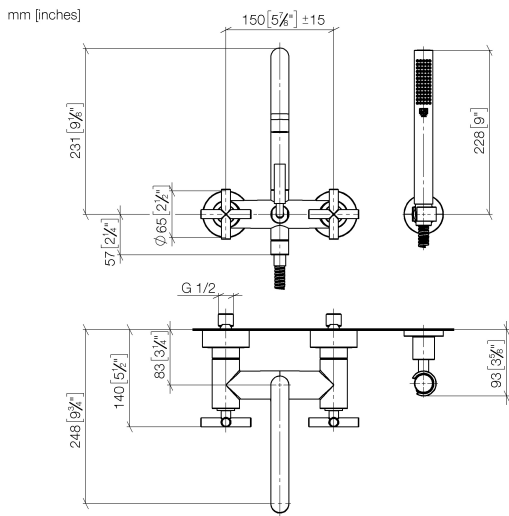

25 133 892

- spout: circular, air-enriched flow
- max. flow 22 l/min at 3 bar flow pressure
- Hand shower: COMPACT RAIN, max. flow rate 6.8 l/min (at 3 bar)
- complete hand shower set with anti-scale system
- 240mm projection
- rotary diverter for bath/shower
- slide-on rosettes Ø 65 mm
- rosette for shower holder Ø 50mm
- 1/2" connection
- gauge 150 mm - 15 mm
- metal shower hose 1250mm with integrated anti-twist protection

Intrinsic protection against back flow.

Stand pipes combination possible on request (x-TRA SERVICE).

	Brushed Platinum	25 133 892-06
	Chrome	25 133 892-00
	Platinum	25 133 892-08
	Dark Chrome	25 133 892-19
	Brushed Durabrass (23kt Gold)	25 133 892-28
	Matte Black	25 133 892-33
	Brushed Champagne (22kt Gold)	25 133 892-46
	Champagne (22kt Gold)	25 133 892-47
	Brushed Chrome	25 133 892-93
	Brushed Dark Platinum	25 133 892-99

25 133 892

Flow rate chart

Certificates

WRAS_2210004. LGA_18933. Belgaqua_21-026-27_4.

25 133 892

Parts for other finishes can be found here: [Chrome](#)

Spare parts list

No.	Item Number	Name	Quantity used	Delivery time
1	25 100 892-06	TARA Bath mixer for wall mounting - Brushed Platinum	1	-
Spare part can no longer be ordered, please order the replacement item				
2	90 14 20 026 00 90	seal	1	2
3	28 050 892-06	TARA Wall bracket - Brushed Platinum	1	10
4	90 30 02 072 00-06	Metal shower hose 1/2" x 3/8" x 1250 mm - Brushed Platinum	1	10
5	90 12 11 140 30-06	shower	1	10