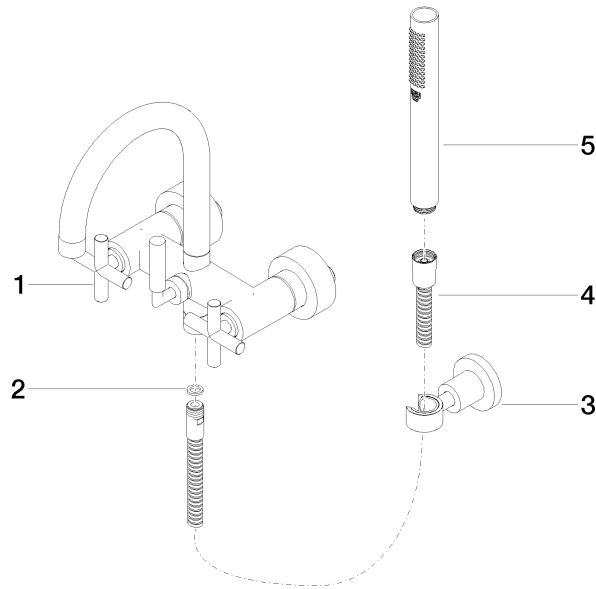

25 133 892

- spout: circular, air-enriched flow
- max. flow 22 l/min at 3 bar flow pressure
- Hand shower: COMPACT RAIN, max. flow rate 6.8 l/min (at 3 bar)
- complete hand shower set with anti-scale system
- 240mm projection
- rotary diverter for bath/shower
- slide-on rosettes Ø 65 mm
- rosette for shower holder Ø 50mm
- 1/2" connection
- gauge 150 mm - 15 mm
- metal shower hose 1250mm with integrated anti-twist protection

25 133 892

Flow rate chart

Certificates

WRAS_2210004. LGA_18933. Belgaqua_21-026-27_4.

25 133 892

Parts for other finishes can be found here: [Chrome](#)

Spare parts list

No.	Item Number	Name	Quantity used	Delivery time
1	25 100 892-06	TARA Bath mixer for wall mounting - Brushed Platinum	1	-
Spare part can no longer be ordered, please order the replacement item				
2	90 14 20 026 00 90	seal	1	2
3	28 050 892-06	TARA Wall bracket - Brushed Platinum	1	10
4	90 30 02 072 00-06	Metal shower hose 1/2" x 3/8" x 1250 mm - Brushed Platinum	1	10
5	90 12 11 140 30-06	shower	1	10