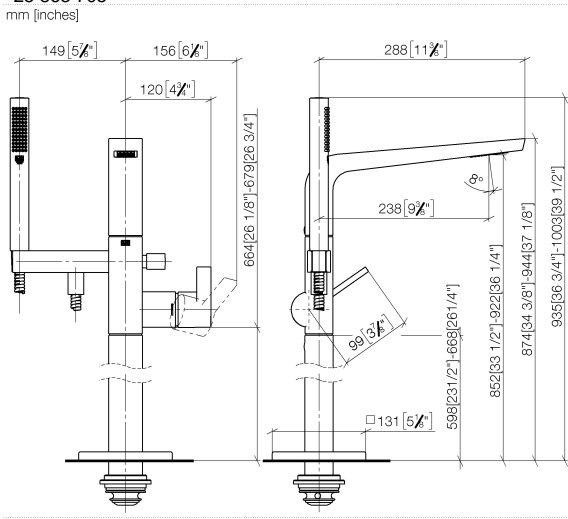

**CL.1 Single-lever bath mixer with stand pipe for free-standing assembly with hand shower set - Brushed Platinum**

CL.1

25 863 705

- 238mm projection
- rectangular spray pattern with 55 individual jets
- max. spout flow rate 24.6 l/min
- Hand shower: COMPACT RAIN, max. flow rate 6.8 l/min (at 3 bar)
- bar-type hand shower with anti-scale system
- wall bracket
- automatic bath/shower diverter
- total height 935 - 1005 mm
- stand pipe height 598 - 668 mm
- height up to aerator 852 – 922 mm
- push-on rosette 131 x 131 mm
- metal shower hose 1250mm with integrated anti-twist protection

- Concealed floor mounting -** 35 945 970 90
- max. recess depth 150 mm
  - min. recess depth 80 mm

**CL.1 Single-lever bath mixer with stand pipe for free-standing assembly with hand shower set - Brushed Platinum**

CL.1

25 863 705

mm [inches]

**Flow rate chart**

**Certificates**

Belgaqua\_19\_77\_27. IAPMO\_4976 (2). LGA\_29727.

Belgaqua\_24-003-27\_1.

**CL.1 Single-lever bath mixer with stand pipe for free-standing assembly with hand shower set - Brushed Platinum**