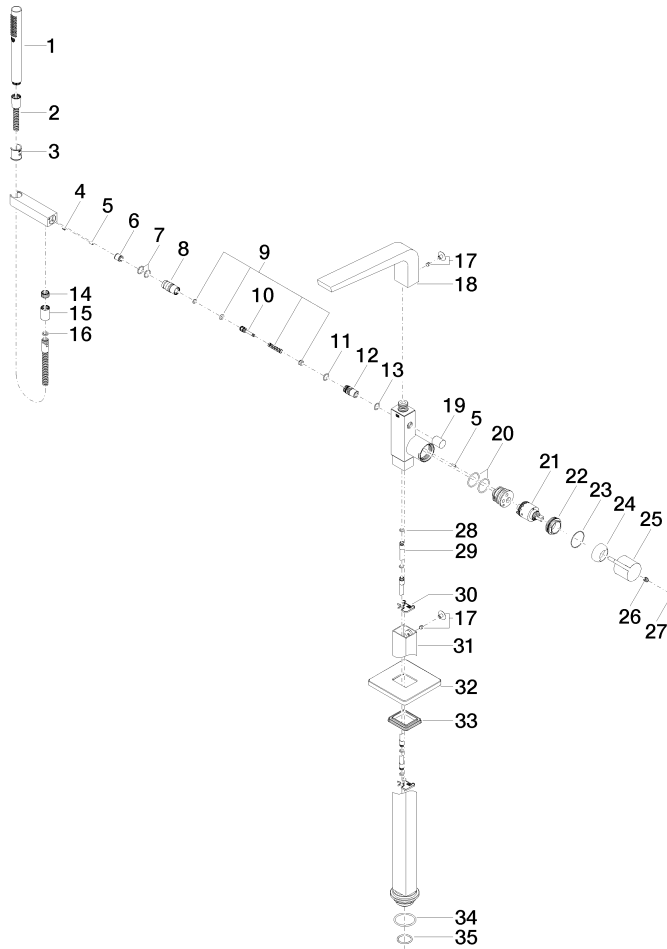

CL.1 Single-lever bath mixer with stand pipe for free-standing assembly with hand shower set - Brushed Platinum

CL.1

25 863 705

CL.1 Single-lever bath mixer with stand pipe for free-standing assembly with hand shower set - Brushed Platinum

CL.1

25 863 705

Spare parts list

No.	Item Number	Name	Quantity used	Delivery time
1	90 12 11 140 30-06	shower	1	10
2	90 30 02 072 00-06	Metal shower hose 1/2" x 3/8" x 1250 mm - Brushed Platinum	1	10
3	09 18 40 118 90	sleeve	1	2
4	09 31 11 058 90	pin	1	2
5	09 31 11 040 90	pin	3	2
6	90 23 01 141 00 90	back-flow preventer	1	2
7	90 14 10 010 00 90	seal	2	2
8	09 24 03 130-00	nipple	1	10
9	90 16 02 023 00 90	spring	1	2
10	09 31 09 094 20-06	pull-rod	1	10
11	90 14 10 055 00 90	seal	1	2
12	09 21 34 080-06	nipple	1	10
13	90 14 10 033 00 90	seal	1	2
14	09 24 03 069 90	nipple	1	2
15	90 21 02 069 00-06	cover	1	10
16	90 14 20 026 00 90	seal	1	2
17	04 31 20 034 00 90	plug	2	2
18	90 11 70 008 00-06	spout	1	10
19	09 20 71 031-06	handle	1	10
20	09 14 10 148 90	seal	2	2
21	90 15 05 039 00 90	cartridge	1	2
22	09 24 04 298 90	nut	1	2
23	09 14 10 037 90	seal	1	2
24	09 28 30 036-06	cover	1	10
25	09 20 67 014-06	handle	1	10
26	90 31 11 030 00 90	pin	1	2
27	90 31 20 087 00-06	plug	1	10
28	09 14 10 139 90	seal	2	2
29	04 28 22 025 00 90	connection	2	2
30	09 20 93 051 90	holder	2	2
31	04 28 22 024 00-06	pipe	1	10
32	09 27 71 011-06	rosette	1	10
33	09 14 03 107 90	seal	1	2
34	09 14 10 084 90	seal	1	2
35	09 14 10 018 90	seal	1	2