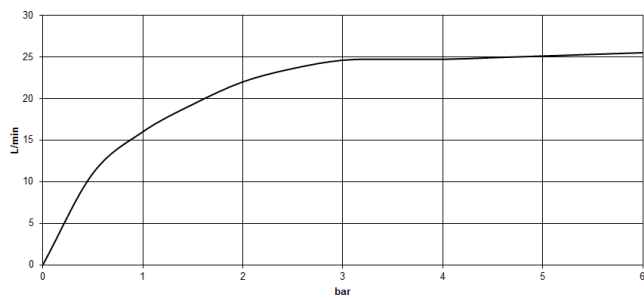

CL.1 Single-lever bath mixer with stand pipe for free-standing assembly with hand shower set - Brushed Champagne (22kt Gold)

CL.1

25 863 705

- 238mm projection
- rectangular spray pattern with 55 individual jets
- max. spout flow rate 24.6 l/min
- Hand shower: COMPACT RAIN, max. flow rate 6.8 l/min (at 3 bar)
- bar-type hand shower with anti-scale system
- wall bracket
- automatic bath/shower diverter
- total height 935 - 1005 mm
- stand pipe height 598 - 668 mm
- height up to aerator 852 – 922 mm
- push-on rosette 131 x 131 mm
- metal shower hose 1250mm with integrated anti-twist protection

CL.1

25 863 705

mm [inches]

Flow rate chart

Certificates

Belgaqua_24-003-27_1.

CL.1 Single-lever bath mixer with stand pipe for free-standing assembly with hand shower set - Brushed Champagne (22kt Gold)

CL.1