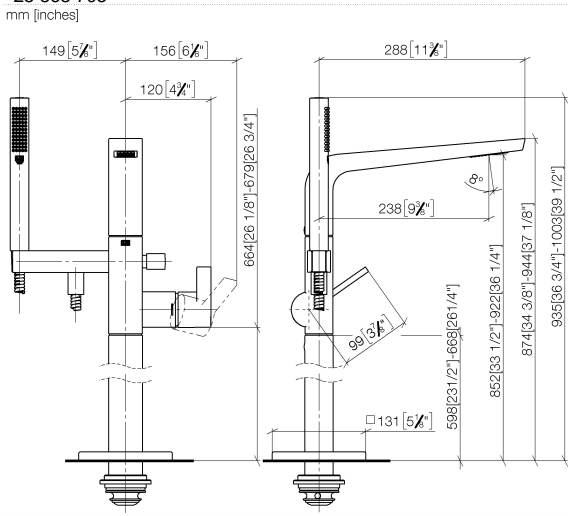

CL.1 Single-lever bath mixer with stand pipe for free-standing assembly with hand shower set - Brushed Champagne (22kt Gold)

CL.1

25 863 705

- 238mm projection
- rectangular spray pattern with 55 individual jets
- max. spout flow rate 24.6 l/min
- Hand shower: COMPACT RAIN, max. flow rate 6.8 l/min (at 3 bar)
- bar-type hand shower with anti-scale system
- wall bracket
- automatic bath/shower diverter
- total height 935 - 1005 mm
- stand pipe height 598 - 668 mm
- height up to aerator 852 – 922 mm
- push-on rosette 131 x 131 mm
- metal shower hose 1250mm with integrated anti-twist protection

CL.1

25 863 705

mm [inches]

Flow rate chart

Certificates

Belgaqua_24-003-27_1.

CL.1 Single-lever bath mixer with stand pipe for free-standing assembly with hand shower set - Brushed Champagne (22kt Gold)

CL.1