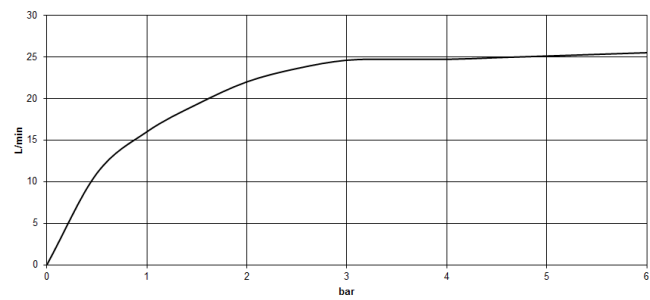

CL.1 Single-lever bath mixer with stand pipe for free-standing assembly with hand shower set - Champagne (22kt Gold)

CL.1

25 863 705

- 238mm projection
- rectangular spray pattern with 55 individual jets
- max. spout flow rate 24.6 l/min
- Hand shower: COMPACT RAIN, max. flow rate 6.8 l/min (at 3 bar)
- bar-type hand shower with anti-scale system
- wall bracket
- automatic bath/shower diverter
- total height 935 - 1005 mm
- stand pipe height 598 - 668 mm
- height up to aerator 852 – 922 mm
- push-on rosette 131 x 131 mm
- metal shower hose 1250mm with integrated anti-twist protection

CL.1

25 863 705

mm [inches]

Flow rate chart

Certificates

Belgaqua_24-003-27_1.

CL.1 Single-lever bath mixer with stand pipe for free-standing assembly with hand shower set - Champagne (22kt Gold)

CL.1