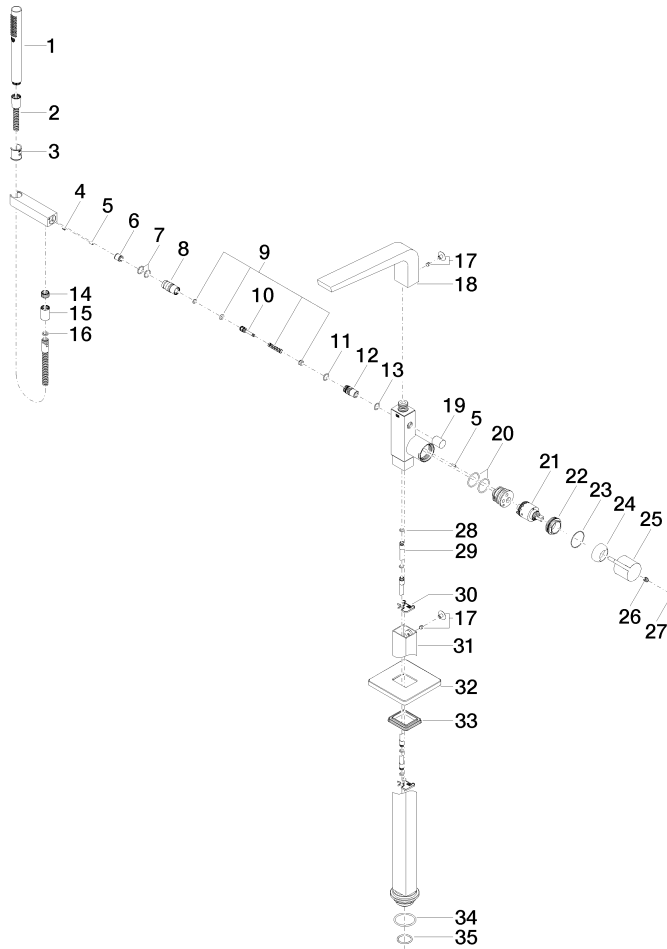

CL.1 Single-lever bath mixer with stand pipe for free-standing assembly with hand shower set - Brushed Dark Platinum

CL.1

25 863 705

- 238mm projection
- rectangular spray pattern with 55 individual jets
- max. spout flow rate 24.6 l/min
- Hand shower: COMPACT RAIN, max. flow rate 6.8 l/min (at 3 bar)
- bar-type hand shower with anti-scale system
- wall bracket
- automatic bath/shower diverter
- total height 935 - 1005 mm
- stand pipe height 598 - 668 mm
- height up to aerator 852 – 922 mm
- push-on rosette 131 x 131 mm
- metal shower hose 1250mm with integrated anti-twist protection

- Concealed floor mounting -**
- max. recess depth 150 mm
 - min. recess depth 80 mm

35 945 970 90

25 863 705

CL.1 Single-lever bath mixer with stand pipe for free-standing assembly with hand shower set - Brushed Dark Platinum