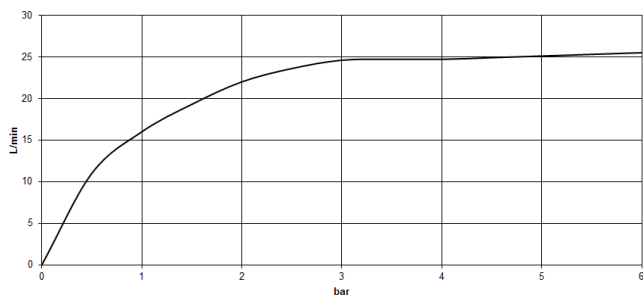

Required miscellaneous

- Concealed floor mounting -**
- max. recess depth 150 mm
 - min. recess depth 80 mm

35 945 970 90

VAIA Single-lever bath mixer with stand pipe for free-standing assembly with hand shower set - Brushed Platinum

VAIA

Flow rate chart

Certificates

Belgaqua_19_77_27. WRAS_2001027. IAPMO_4976 (2). LGA_29727. Belgaqua_24-003-27_1.

VAIA Single-lever bath mixer with stand pipe for free-standing assembly with hand shower set - Brushed Platinum