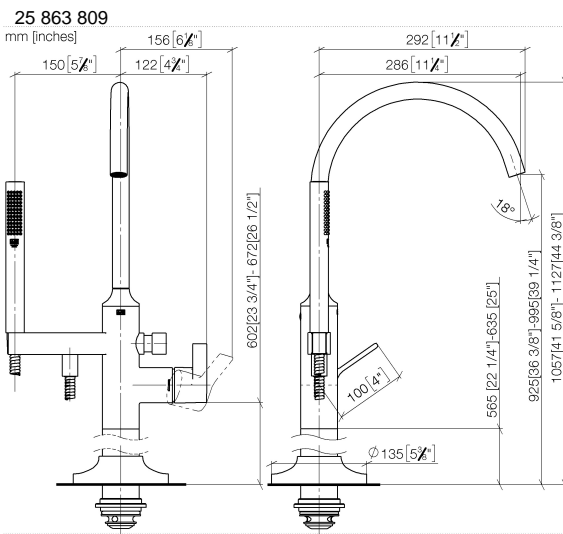

VAIA Single-lever bath mixer with stand pipe for free-standing assembly with hand shower set - Brushed Platinum

VAIA

25 863 809

- spout: circular, air-enriched flow
- max. flow 24.6 l/min at 3 bar flow pressure
- Hand shower: COMPACT RAIN, max. flow rate 6.8 l/min (at 3 bar)
- bar-type hand shower with anti-scale system
- 281mm projection
- pivotable spout 360°
- automatic bath/shower diverter
- total height 1057 - 1127 mm
- wall bracket
- stand pipe height 565 - 635 mm
- height up to aerator 925 – 995 mm
- slide-on rosettes Ø 135 mm
- metal shower hose 1250mm with integrated anti-twist protection
- WRAS 2001027

Required miscellaneous

- Concealed floor mounting -**
- max. recess depth 150 mm
 - min. recess depth 80 mm

35 945 970 90

VAIA Single-lever bath mixer with stand pipe for free-standing assembly with hand shower set - Brushed Platinum

VAIA

Flow rate chart

Certificates

Belgaqua_19_77_27. WRAS_2001027. IAPMO_4976 (2). LGA_29727. Belgaqua_24-003-27_1.

VAIA Single-lever bath mixer with stand pipe for free-standing assembly with hand shower set - Brushed Platinum