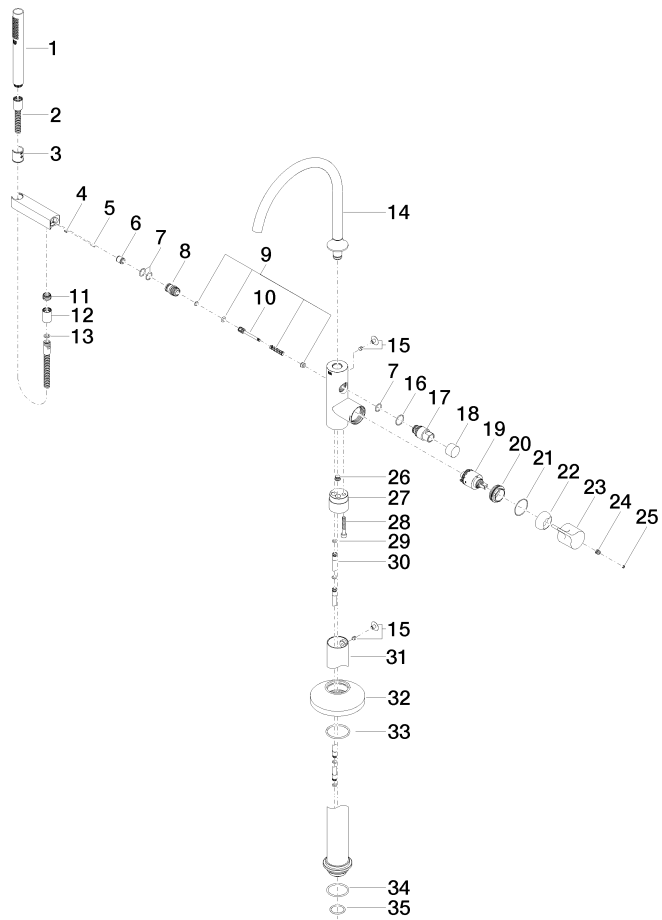

VAIA Single-lever bath mixer with stand pipe for free-standing assembly with hand shower set - Brushed Platinum

VAIA

25 863 809

VAIA Single-lever bath mixer with stand pipe for free-standing assembly with hand shower set - Brushed Platinum

VAIA

25 863 809

Spare parts list

No.	Item Number	Name	Quantity used	Delivery time
1	90 12 11 140 30-06	shower	1	10
2	90 30 02 072 00-06	Metal shower hose 1/2" x 3/8" x 1250 mm - Brushed Platinum	1	10
3	09 18 40 118 90	sleeve	1	2
4	09 31 11 058 90	pin	1	2
5	09 31 11 040 90	pin	1	2
6	90 23 01 141 00 90	back-flow preventer	1	2
7	90 14 10 010 00 90	seal	3	2
8	09 24 03 153 20-06	nipple	1	60
9	90 16 02 023 00 90	spring	1	2
10	09 31 09 102 20-06	pull-rod	1	-
Spare part can no longer be ordered, please order the replacement item				
11	09 24 03 069 90	nipple	1	2
12	90 21 02 069 00-06	cover	1	10
13	90 14 20 026 00 90	seal	1	2
14	90 28 22 327 00-06	spout	1	10
15	04 31 20 036 00 90	plug	2	2
16	09 14 10 112 90	seal	1	2
17	09 21 34 081 20-06	nipple	1	10
18	09 20 88 002-06	handle	1	10
19	90 15 05 039 00 90	cartridge	1	2
20	09 24 04 298 90	nut	1	2
21	09 14 10 037 90	seal	1	2
22	09 28 30 036-06	cover	1	10
23	09 20 80 022-06	handle	1	10
24	90 31 11 030 00 90	pin	1	2
25	90 31 20 087 00-06	plug	1	10
26	04 31 20 039 11 90	plug	1	2
27	09 24 03 152 20-06	adaptor	1	-
Spare part can no longer be ordered, please order the replacement item				
28	09 30 30 111 90	screw	1	2
29	09 14 10 139 90	seal	2	2
30	04 28 22 025 00 90	connection	2	2
31	04 28 22 030 00-06	pipe	1	10
32	09 27 80 022-06	rosette	1	10
33	90 14 10 129 00 90	seal	1	2
34	09 14 10 084 90	seal	1	2
35	09 14 10 018 90	seal	1	2