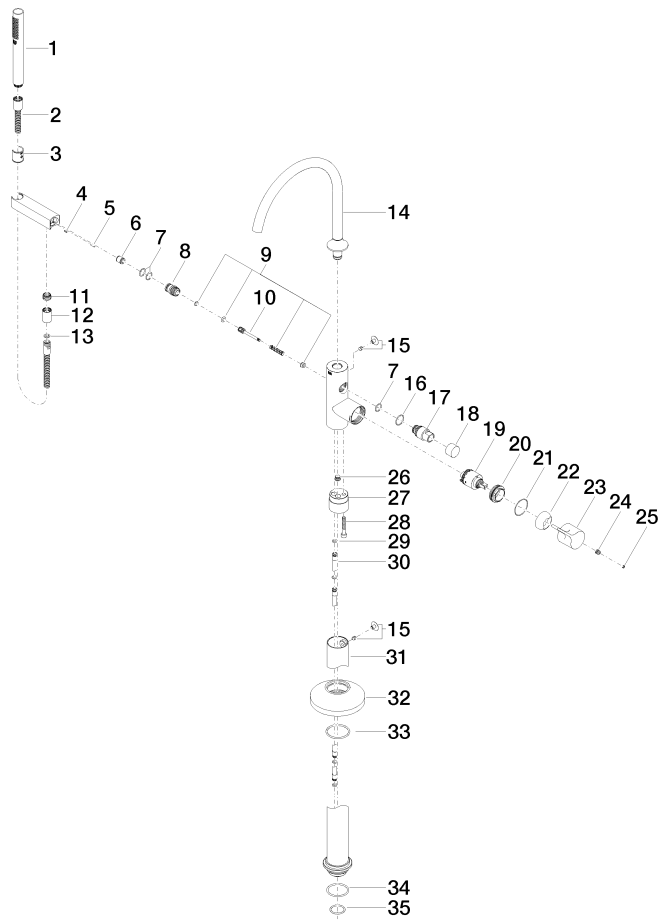

VAIA Single-lever bath mixer with stand pipe for free-standing assembly with hand shower set - Platinum

VAIA

25 863 809

VAIA Single-lever bath mixer with stand pipe for free-standing assembly with hand shower set - Platinum

VAIA

25 863 809

Spare parts list

No.	Item Number	Name	Quantity used	Delivery time
1	90 12 11 140 30-08	shower	1	40
2	90 30 02 072 00-08	Metal shower hose 1/2" x 3/8" x 1250 mm - Platinum	1	40
3	09 18 40 118 90	sleeve	1	2
4	09 31 11 058 90	pin	1	2
5	09 31 11 040 90	pin	1	2
6	90 23 01 141 00 90	back-flow preventer	1	2
7	90 14 10 010 00 90	seal	3	2
8	09 24 03 153 20-08	nipple	1	-
Spare part can no longer be ordered, please order the replacement item				
9	90 16 02 023 00 90	spring	1	2
10	09 31 09 102 20-08	pull-rod	1	-
Spare part can no longer be ordered, please order the replacement item				
11	09 24 03 069 90	nipple	1	2
12	90 21 02 069 00-08	cover	1	40
13	90 14 20 026 00 90	seal	1	2
14	90 28 22 327 00-08	spout	1	40
15	04 31 20 036 00 90	plug	2	2
16	09 14 10 112 90	seal	1	2
17	09 21 34 081 20-08	nipple	1	40
18	09 20 88 002-08	handle	1	40
19	90 15 05 039 00 90	cartridge	1	2
20	09 24 04 298 90	nut	1	2
21	09 14 10 037 90	seal	1	2
22	09 28 30 036-08	cover	1	40
23	09 20 80 022-08	handle	1	40
24	90 31 11 030 00 90	pin	1	2
25	90 31 20 087 00-08	plug	1	40
26	04 31 20 039 11 90	plug	1	2
27	09 24 03 152 20-08	adaptor	1	-
Spare part can no longer be ordered, please order the replacement item				
28	09 30 30 111 90	screw	1	2
29	09 14 10 139 90	seal	2	2
30	04 28 22 025 00 90	connection	2	2
31	04 28 22 030 00-08	pipe	1	40
32	09 27 80 022-08	rosette	1	40
33	90 14 10 129 00 90	seal	1	2
34	09 14 10 084 90	seal	1	2
35	09 14 10 018 90	seal	1	2