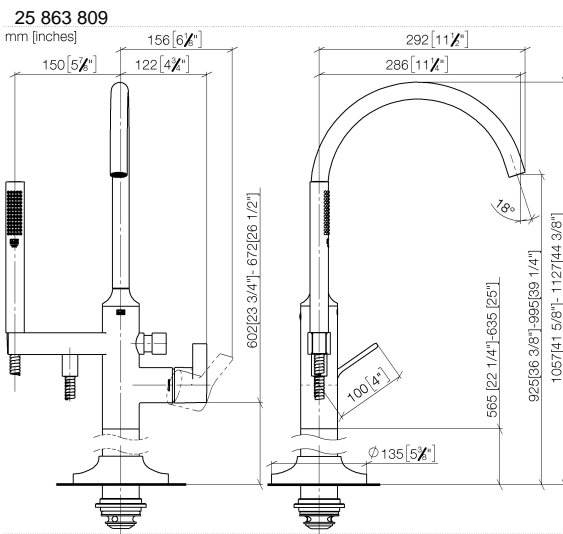

VAIA Single-lever bath mixer with stand pipe for free-standing assembly with hand shower set - Dark Chrome

VAIA

25 863 809

- spout: circular, air-enriched flow
- max. flow 24.6 l/min at 3 bar flow pressure
- Hand shower: COMPACT RAIN, max. flow rate 6.8 l/min (at 3 bar)
- bar-type hand shower with anti-scale system
- 281mm projection
- pivotable spout 360°
- automatic bath/shower diverter
- total height 1057 - 1127 mm
- wall bracket
- stand pipe height 565 - 635 mm
- height up to aerator 925 – 995 mm
- slide-on rosettes Ø 135 mm
- metal shower hose 1250mm with integrated anti-twist protection
- WRAS 2001027

VAIA Single-lever bath mixer with stand pipe for free-standing assembly with hand shower set - Dark Chrome

VAIA

Flow rate chart

Certificates

Belgaqua_24-003-
27_1.

VAIA Single-lever bath mixer with stand pipe for free-standing assembly with hand shower set - Dark Chrome