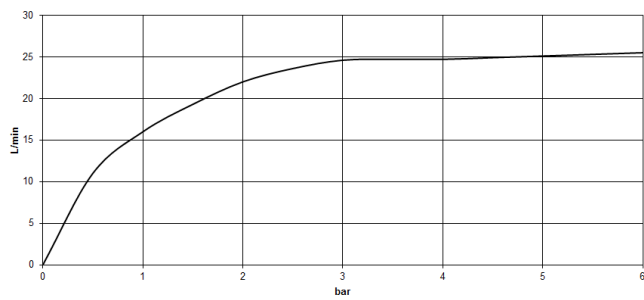

VAIA Single-lever bath mixer with stand pipe for free-standing assembly with hand shower set - Dark Chrome

VAIA

25 863 809

- spout: circular, air-enriched flow
- max. flow 24.6 l/min at 3 bar flow pressure
- Hand shower: COMPACT RAIN, max. flow rate 6.8 l/min (at 3 bar)
- bar-type hand shower with anti-scale system
- 281mm projection
- pivotable spout 360°
- automatic bath/shower diverter
- total height 1057 - 1127 mm
- wall bracket
- stand pipe height 565 - 635 mm
- height up to aerator 925 – 995 mm
- slide-on rosettes Ø 135 mm
- metal shower hose 1250mm with integrated anti-twist protection
- WRAS 2001027

VAIA Single-lever bath mixer with stand pipe for free-standing assembly with hand shower set - Dark Chrome

VAIA

Flow rate chart

Certificates

Belgaqua_24-003-
27_1.

VAIA Single-lever bath mixer with stand pipe for free-standing assembly with hand shower set - Dark Chrome