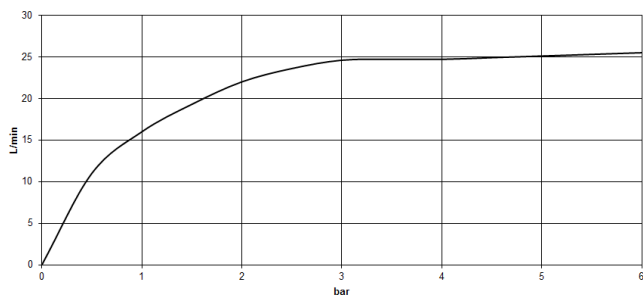

Required miscellaneous

Concealed floor mounting -

35 945 970 90

- max. recess depth 150 mm
- min. recess depth 80 mm

VAIA Single-lever bath mixer with stand pipe for free-standing assembly with hand shower set - Brushed Durabronz (23kt Gold)

VAIA

Flow rate chart

Certificates

Belgaqua_19_77_27. WRAS_2001027.

LGA_29727.

Belgaqua_24-003-27_1.

VAIA Single-lever bath mixer with stand pipe for free-standing assembly with hand shower set - Brushed Durabronz (23kt Gold)