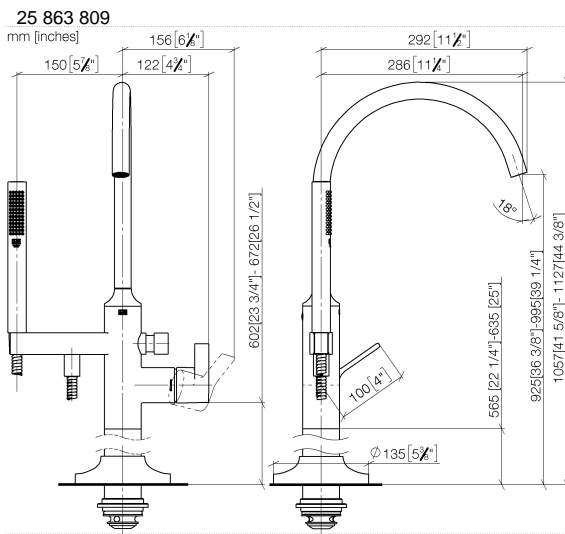

VAIA Single-lever bath mixer with stand pipe for free-standing assembly with hand shower set - Brushed Bronze

VAIA

25 863 809

- spout: circular, air-enriched flow
- max. flow 24.6 l/min at 3 bar flow pressure
- Hand shower: COMPACT RAIN, max. flow rate 6.8 l/min (at 3 bar)
- bar-type hand shower with anti-scale system
- 281mm projection
- pivotable spout 360°
- automatic bath/shower diverter
- total height 1057 - 1127 mm
- wall bracket
- stand pipe height 565 - 635 mm
- height up to aerator 925 – 995 mm
- slide-on rosettes Ø 135 mm
- metal shower hose 1250mm with integrated anti-twist protection
- WRAS 2001027

Required miscellaneous

- Concealed floor mounting -**
- min. recess depth 80 mm
 - max. recess depth 150 mm

35 945 970 90

VAIA Single-lever bath mixer with stand pipe for free-standing assembly with hand shower set - Brushed Bronze

VAIA

Flow rate chart

Certificates

Belgaqua_24-003-27_1.

25 863 809

VAIA Single-lever bath mixer with stand pipe for free-standing assembly with hand shower set - Brushed Bronze

VAIA

25 863 809