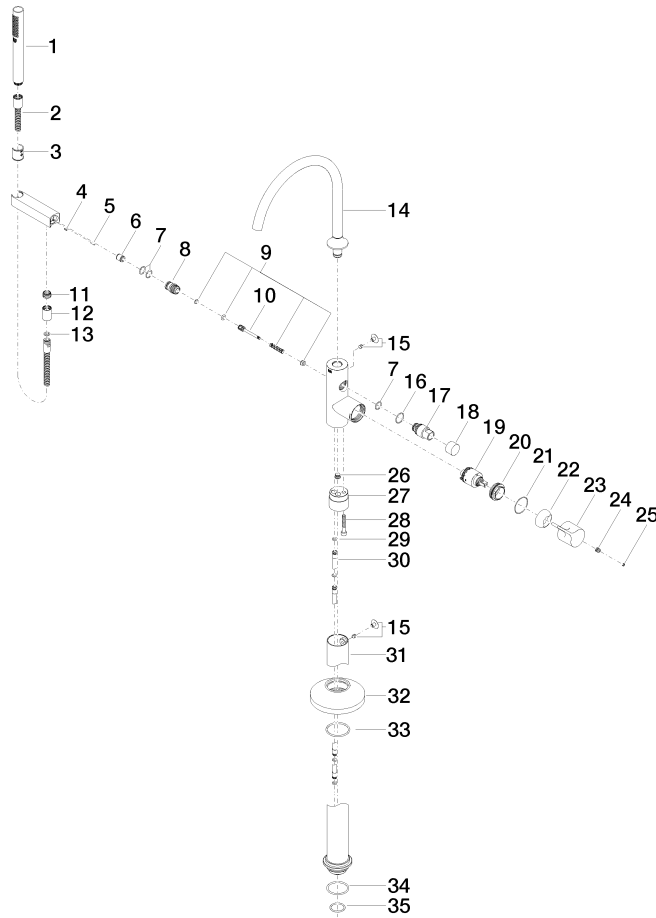

25 863 809

VAIA Single-lever bath mixer with stand pipe for free-standing assembly with hand shower set - Brushed Bronze

VAIA

25 863 809

Spare parts list

No.	Item Number	Name	Quantity used	Delivery time
1	90 12 11 140 30-42	shower	1	30
2	90 30 02 072 00-42	hose	1	30
3	09 18 40 118 90	sleeve	1	2
4	09 31 11 058 90	pin	1	2
5	09 31 11 040 90	pin	1	2
6	90 23 01 141 00 90	back-flow preventer	1	2
7	90 14 10 010 00 90	seal	3	2
8	09 24 03 153 20-42	nipple	1	-
Spare part can no longer be ordered, please order the replacement item				
9	90 16 02 023 00 90	spring	1	2
10	09 31 09 102 20-42	pull-rod	1	-
Spare part can no longer be ordered, please order the replacement item				
11	09 24 03 069 90	nipple	1	2
12	90 21 02 069 00-42	cover	1	30
13	90 14 20 026 00 90	seal	1	2
14	90 28 22 327 00-42	spout	1	30
15	04 31 20 036 00 90	plug	2	2
16	09 14 10 112 90	seal	1	2
17	09 21 34 081 20-42	nipple	1	60
18	09 20 88 002-42	handle	1	60
19	90 15 05 039 00 90	cartridge	1	2
20	09 24 04 298 90	nut	1	2
21	09 14 10 037 90	seal	1	2
22	09 28 30 036-42	cover	1	60
23	09 20 80 022-42	handle	1	60
24	90 31 11 030 00 90	pin	1	2
25	90 31 20 087 00-42	plug	1	30
26	04 31 20 039 11 90	plug	1	2
27	09 24 03 152 20-42	adaptor	1	-
Spare part can no longer be ordered, please order the replacement item				
28	09 30 30 111 90	screw	1	2
29	09 14 10 139 90	seal	2	2
30	04 28 22 025 00 90	connection	2	2
31	04 28 22 030 00-42	pipe	1	60
32	09 27 80 022-42	rosette	1	60
33	90 14 10 129 00 90	seal	1	2
34	09 14 10 084 90	seal	1	2
35	09 14 10 018 90	seal	1	2