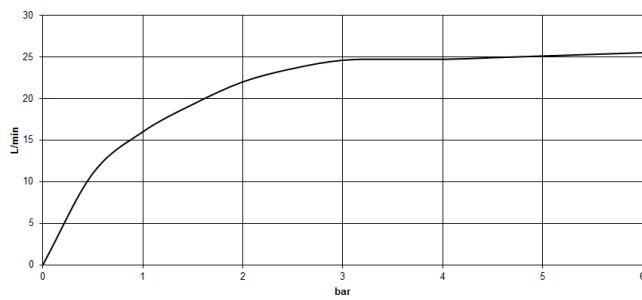

Flow rate chart

Certificates

Belgaqua_24-003-27_1.