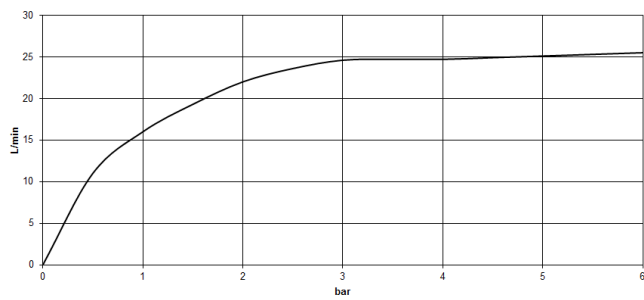

Required miscellaneous

- Concealed floor mounting -**
- max. recess depth 150 mm
 - min. recess depth 80 mm

35 945 970 90

VAIA Single-lever bath mixer with stand pipe for free-standing assembly with hand shower set - Brushed Champagne (22kt Gold)

VAIA

Flow rate chart

Certificates

Belgaqua_24-003-
27_1.

VAIA Single-lever bath mixer with stand pipe for free-standing assembly with hand shower set - Brushed Champagne (22kt Gold)

VAIA

25 863 809

VAIA Single-lever bath mixer with stand pipe for free-standing assembly with hand shower set - Brushed Champagne (22kt Gold)