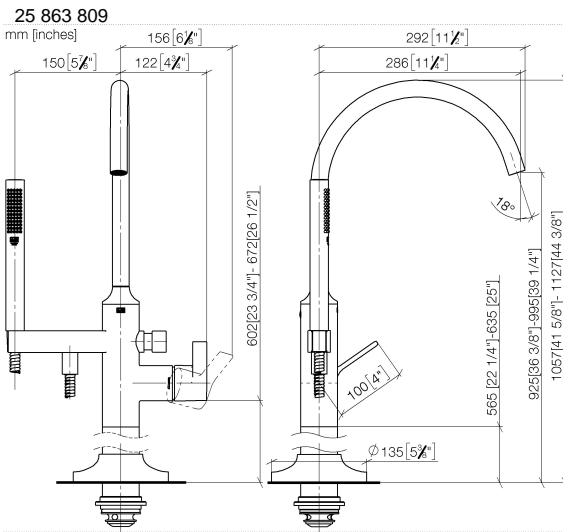

VAIA Single-lever bath mixer with stand pipe for free-standing assembly with hand shower set - Champagne (22kt Gold)

VAIA