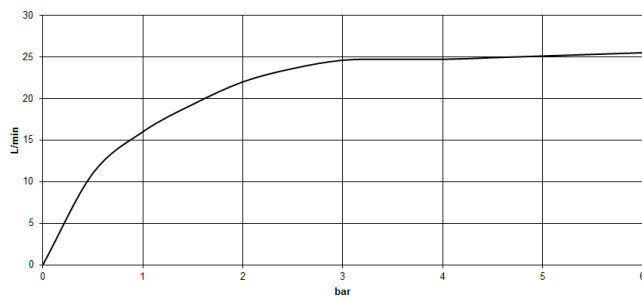

**Required miscellaneous**

**Concealed floor mounting -**

35 945 970 90

- max. recess depth 150 mm
- min. recess depth 80 mm

**VAIA Single-lever bath mixer with stand pipe for free-standing assembly with hand shower set - Champagne (22kt Gold)**

VAIA

**Flow rate chart**

**Certificates**

Belgaqua\_24-003-  
27\_1.

VAIA Single-lever bath mixer with stand pipe for free-standing assembly with hand shower set - Champagne (22kt Gold)

VAIA

25 863 809

VAIA Single-lever bath mixer with stand pipe for free-standing assembly with hand shower set - Champagne (22kt Gold)