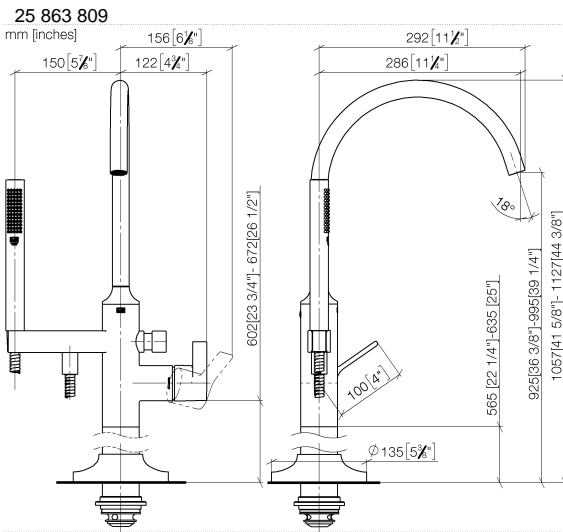

VAIA Single-lever bath mixer with stand pipe for free-standing assembly with hand shower set - Brushed Dark Platinum

VAIA

25 863 809

- spout: circular, air-enriched flow
- max. flow 24.6 l/min at 3 bar flow pressure
- Hand shower: COMPACT RAIN, max. flow rate 6.8 l/min (at 3 bar)
- bar-type hand shower with anti-scale system
- 281mm projection
- pivotable spout 360°
- automatic bath/shower diverter
- total height 1057 - 1127 mm
- wall bracket
- stand pipe height 565 - 635 mm
- height up to aerator 925 – 995 mm
- slide-on rosettes Ø 135 mm
- metal shower hose 1250mm with integrated anti-twist protection
- WRAS 2001027

Required miscellaneous

Concealed floor mounting -

35 945 970 90

- max. recess depth 150 mm
- min. recess depth 80 mm

Flow rate chart

Certificates

Belgaqua_19_77_27. WRAS_2001027. IAPMO_4976 (2). LGA_29727. Belgaqua_24-003-27_1.