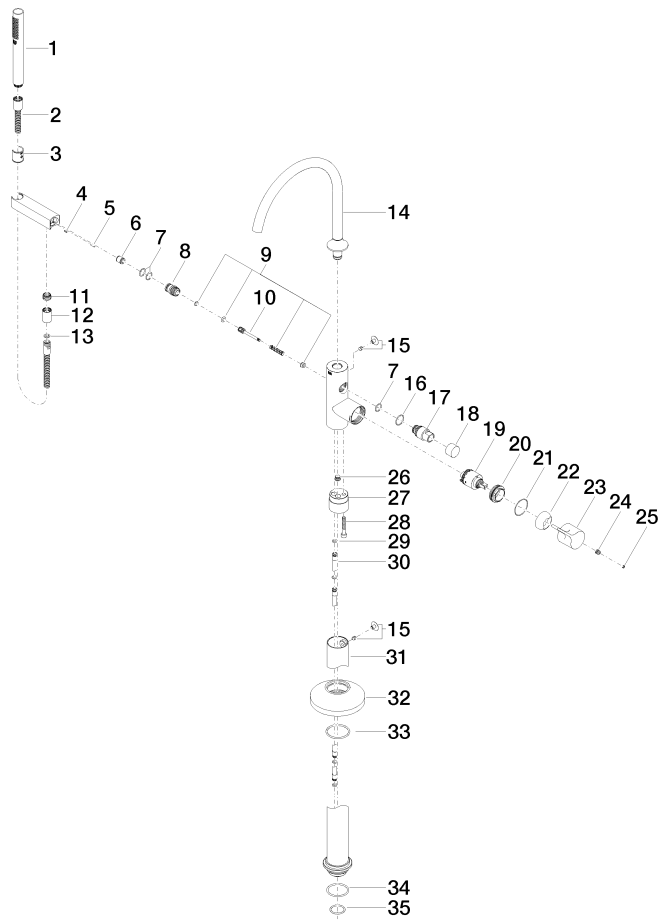

25 863 809

VAIA Single-lever bath mixer with stand pipe for free-standing assembly with hand shower set - Brushed Dark Platinum

VAIA

25 863 809

Spare parts list

No.	Item Number	Name	Quantity used	Delivery time
1	90 12 11 140 30-99	shower	1	30
2	90 30 02 072 00-99	Metal shower hose 1/2" x 3/8" x 1250 mm - Brushed Dark Platinum	1	30
3	09 18 40 118 90	sleeve	1	2
4	09 31 11 058 90	pin	1	2
5	09 31 11 040 90	pin	1	2
6	90 23 01 141 00 90	back-flow preventer	1	2
7	90 14 10 010 00 90	seal	3	2
8	09 24 03 153 20-99	nipple	1	-
Spare part can no longer be ordered, please order the replacement item				
9	90 16 02 023 00 90	spring	1	2
10	09 31 09 102 20-99	pull-rod	1	-
Spare part can no longer be ordered, please order the replacement item				
11	09 24 03 069 90	nipple	1	2
12	90 21 02 069 00-99	cover	1	30
13	90 14 20 026 00 90	seal	1	2
14	90 28 22 327 00-99	spout	1	30
15	04 31 20 036 00 90	plug	2	2
16	09 14 10 112 90	seal	1	2
17	09 21 34 081 20-99	nipple	1	30
18	09 20 88 002-99	handle	1	30
19	90 15 05 039 00 90	cartridge	1	2
20	09 24 04 298 90	nut	1	2
21	09 14 10 037 90	seal	1	2
22	09 28 30 036-99	cover	1	30
23	09 20 80 022-99	handle	1	30
24	90 31 11 030 00 90	pin	1	2
25	90 31 20 087 00-99	plug	1	30
26	04 31 20 039 11 90	plug	1	2
27	09 24 03 152 20-99	adaptor	1	-
Spare part can no longer be ordered, please order the replacement item				
28	09 30 30 111 90	screw	1	2
29	09 14 10 139 90	seal	2	2
30	04 28 22 025 00 90	connection	2	2
31	04 28 22 030 00-99	pipe	1	30
32	09 27 80 022-99	rosette	1	30
33	90 14 10 129 00 90	seal	1	2
34	09 14 10 084 90	seal	1	2
35	09 14 10 018 90	seal	1	2