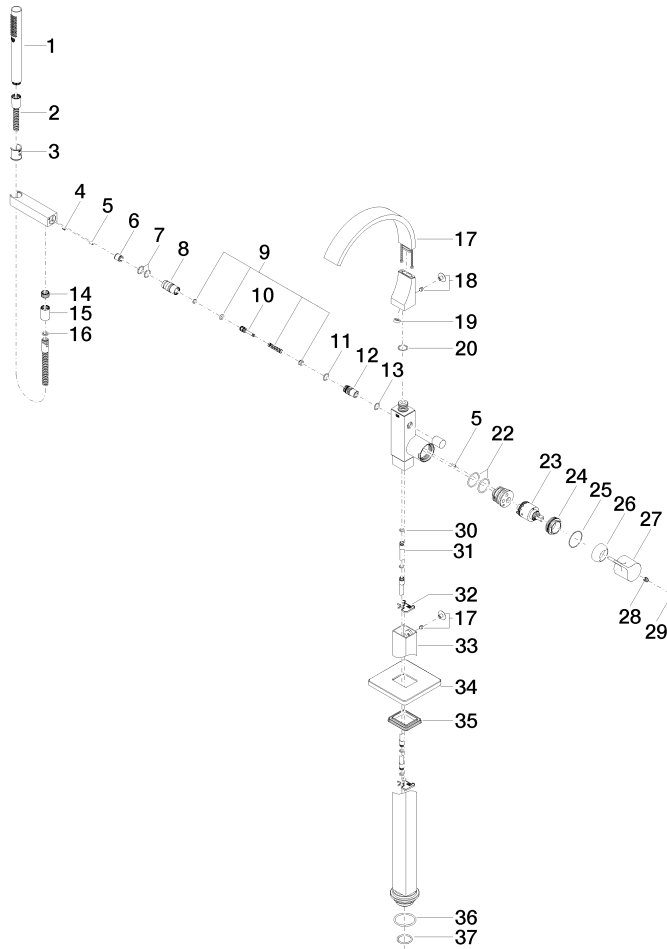

CYO Single-lever bath mixer with stand pipe for free-standing assembly with hand shower set - Brushed Durabronz (23kt Gold)

CYO

25 863 811

- 253mm projection
- rectangular, air-enriched flow
- max. spout flow rate 26.5 l/min
- Hand shower: COMPACT RAIN, max. flow rate 6.8 l/min (at 3 bar)
- bar-type hand shower with anti-scale system
- wall bracket
- automatic bath/shower diverter
- total height 980 - 1050 mm
- stand pipe height 598 - 668 mm
- height up to aerator 903 – 973 mm
- push-on rosette 131 x 131 mm
- metal shower hose 1250mm with integrated anti-twist protection

CYO Single-lever bath mixer with stand pipe for free-standing assembly with hand shower set - Brushed Durabron (23kt Gold)

CYO

25 863 811

Spare parts list

No.	Item Number	Name	Quantity used	Delivery time
1	90 12 11 140 30-28	shower	1	20
2	90 30 02 072 00-28	Metal shower hose 1/2" x 3/8" x 1250 mm - Brushed Durabron (23kt Gold)	1	20
3	09 18 40 118 90	sleeve	1	2
4	09 31 11 058 90	pin	1	2
5	09 31 11 040 90	pin	3	2
6	90 23 01 141 00 90	back-flow preventer	1	2
7	90 14 10 010 00 90	seal	2	2
8	09 24 03 130-00	nipple	1	10
9	90 16 02 023 00 90	spring	1	2
10	09 31 09 094 20-28	pull-rod	1	60
11	90 14 10 055 00 90	seal	1	2
12	09 21 34 080-28	nipple	1	60
13	90 14 10 033 00 90	seal	1	2
14	09 24 03 069 90	nipple	1	2
15	90 21 02 069 00-28	cover	1	20
16	90 14 20 026 00 90	seal	1	2
17	90 11 70 011 00-28	spout	1	20
18	04 31 20 034 00 90	plug	2	2
19	09 23 01 057 90	flow reducer	1	2
20	09 14 10 031 90	seal	2	2
21	09 14 10 148 90	seal	1	2
22	90 15 05 039 00 90	cartridge	1	2
23	09 24 04 298 90	nut	1	2
24	09 14 10 037 90	seal	1	2
25	09 28 30 036-28	cover	1	20
26	09 20 80 022-28	handle	1	20
27	90 31 11 030 00 90	pin	1	2
28	90 31 20 087 00-28	plug	1	20
29	09 14 10 139 90	seal	4	2
30	04 28 22 025 00 90	connection	2	2
31	09 20 93 051 90	holder	2	2
32	04 28 22 024 00-28	pipe	1	60
33	09 27 71 011-28	rosette	1	60
34	09 14 03 107 90	seal	1	2
35	09 14 10 084 90	seal	1	2
36	09 14 10 018 90	seal	1	2