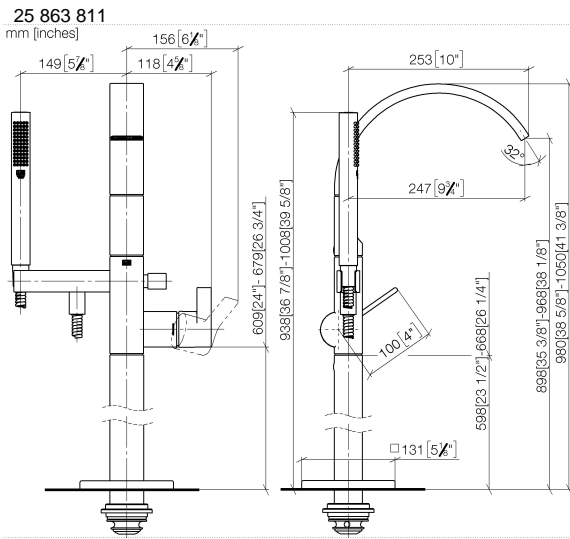

Flow rate chart

Certificates

LGA_38119.

WRAS_2201043.

Belgaqua_21-376-27_1.