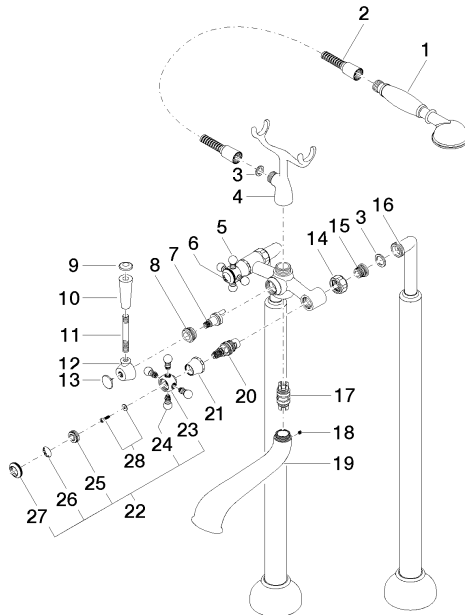

Required miscellaneous

Concealed floor mounting -

35 944 970 90

- max. recess depth 160 mm
- min. recess depth 80 mm

25 943 360
mm [inches]

Flow rate chart

Certificates

IAPMO_4976 (5). Belgaqua_21-378- WRAS_1911027.
27_2.

25 943 360

MADISON Two-hole bath mixer for free-standing assembly with hand shower set - Platinum

MADISON

25 943 360

Spare parts list

No.	Item Number	Name	Quantity used	Delivery time
1	28 002 970-08	MADISON Metal hand shower with porcelain insert (white) - Platinum	1	40
2	28 104 970-08	Metal shower hose 1/2" x 1/2" x 1250 mm - Platinum	1	40
3	90 14 20 002 00 90	seal	1	2
4	04 17 20 010 00-08	holder	1	-
Spare part can no longer be ordered, please order the replacement item				
5	04 20 36 002 07-08	handle (hot)	1	40
6	09 26 01 011 90	accessories	1	2
7	90 15 01 001 00 90	diverter	1	2
8	09 23 10 007 90	nut	1	2
9	09 30 30 062-08	screw	1	40
10	11 170 370-08	MADISON Lever insert - Platinum	1	40
11	09 28 22 013 90	pipe	1	2
12	09 18 20 011-08	base	1	40
13	09 30 30 064-08	screw	1	40
14	09 23 30 010-08	nut	2	60
15	04 29 05 014 00 90	nipple	2	2
16	12 943 360-08	connection	1	60
17	90 21 10 010 00 90	insert	1	2
18	90 31 11 030 00 90	pin	1	2
19	13 592 380-08	spout	1	60
20	90 90 03 131 00 90	top	2	2
21	09 21 02 055-08	cover	2	40
22	04 20 36 002 06-08	handle (cold)	1	40
23	09 20 36 002-08	handle	2	40
24	09 20 36 004-08	handle	8	40
25	09 20 83 006 90	handle	2	2
26	09 26 01 010 90	accessories	1	2
27	09 20 36 005-08	handle	2	40
28	04 30 30 029 00 90	fixing set	2	2