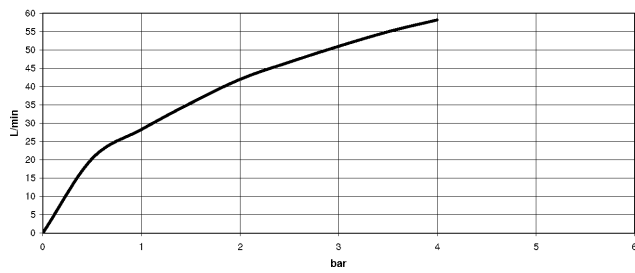

Required miscellaneous

Concealed floor mounting -

35 944 970 90

- max. recess depth 160 mm
- min. recess depth 80 mm

25 943 360
mm [inches]

Flow rate chart

Certificates

IAPMO_4976 (5). Belgaqua_21-378- WRAS_1911027.
27_2.