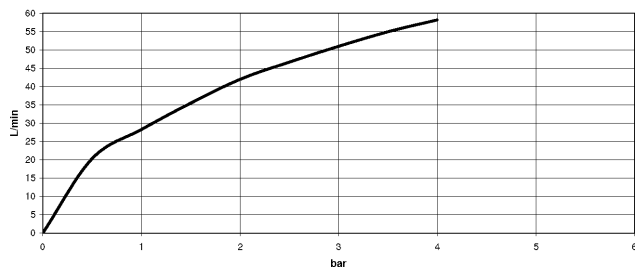

### Concealed floor mounting -

35 944 970 90

- max. recess depth 160 mm
- min. recess depth 80 mm

25 943 360  
mm [inches]

**Flow rate chart**

**Certificates**

IAPMO\_4976 (5). Belgaqua\_21-378- WRAS\_1911027.  
27\_2.