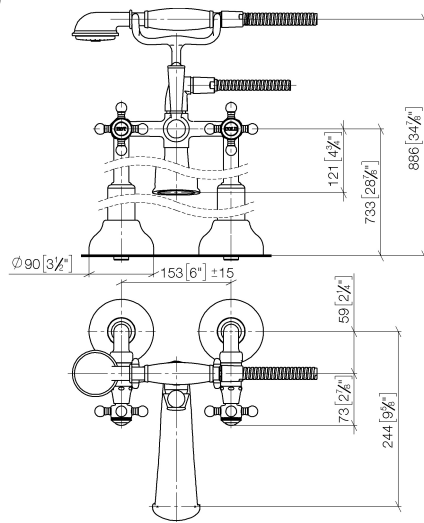

# MADISON Two-hole bath mixer for free-standing assembly with hand shower set - Durabronss (23kt Gold)

MADISON

25 943 360

- 245mm projection
- spout: rectangular normal flow
- Hand shower: COMPACT RAIN, max. flow rate 6.8 l/min (at 3 bar)
- hand shower with anti-scale system
- rotary diverter for bath/shower
- wall bracket
- total height 901 mm
- stand pipes height 730 mm
- height up to aerator 610 mm
- slide-on rosettes Ø 90 mm
- gauge 153 mm
- metal shower hose 1250mm with integrated anti-twist protection
- max. flow 51 l/min at 3 bar flow pressure
- WRAS 1911027

### Concealed floor mounting -

35 944 970 90

- max. recess depth 160 mm
- min. recess depth 80 mm

25 943 360  
mm [inches]

**Flow rate chart**

**Certificates**

IAPMO\_4976 (5). Belgaqua\_21-378- WRAS\_1911027.  
27\_2.

### Spare parts list

No.	Item Number	Name	Quantity used	Delivery time
1	28 002 970-09	MADISON Metal hand shower with porcelain insert (white) - Durabronss (23kt Gold)	1	40
2	28 104 970-09	Metal shower hose 1/2" x 1/2" x 1250 mm - Durabronss (23kt Gold)	1	40
3	90 14 20 002 00 90	seal	1	2
4	04 17 20 010 00-09	holder	1	60
5	04 20 36 002 07-09	handle ( hot )	1	40
6	09 26 01 011 90	accessories	1	2
7	90 15 01 001 00 90	diverter	1	2
8	09 23 10 007 90	nut	1	2
9	09 30 30 062-09	screw	1	40
10	11 170 370-09	MADISON Lever insert - Durabronss (23kt Gold)	1	40
11	09 28 22 013 90	pipe	1	2
12	09 18 20 011-09	base	1	40
13	09 30 30 064-09	screw	1	40
14	09 23 30 010-09	nut	2	40
15	04 29 05 014 00 90	nipple	2	2
16	12 943 360-09	connection	1	60
17	90 21 10 010 00 90	insert	1	2
18	90 31 11 030 00 90	pin	1	2
19	13 592 380-09	spout	1	60
20	90 90 03 131 00 90	top	2	2
21	09 21 02 055-09	cover	2	40
22	04 20 36 002 06-09	handle ( cold )	1	40
23	09 20 36 002-09	handle	2	40
24	09 20 36 004-09	handle	8	40
25	09 20 83 006 90	handle	2	2
26	09 26 01 010 90	accessories	1	2
27	09 20 36 005-09	handle	2	40
28	04 30 30 029 00 90	fixing set	2	2