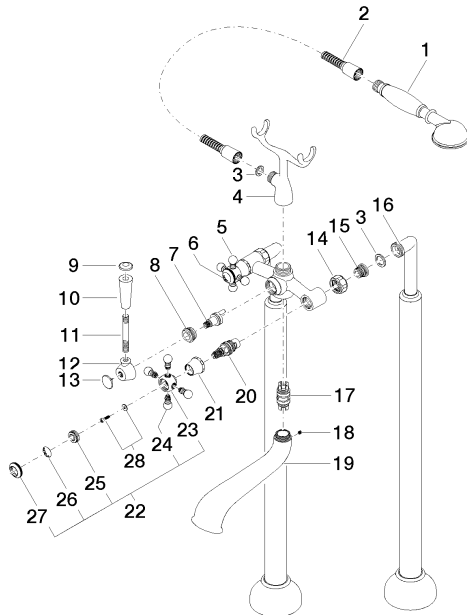

25 943 360

MADISON Two-hole bath mixer for free-standing assembly with hand shower set - Durabronss (23kt Gold)

MADISON

25 943 360

Spare parts list

No.	Item Number	Name	Quantity used	Delivery time
1	28 002 970-09	MADISON Metal hand shower with porcelain insert (white) - Durabronss (23kt Gold)	1	40
2	28 104 970-09	Metal shower hose 1/2" x 1/2" x 1250 mm - Durabronss (23kt Gold)	1	40
3	90 14 20 002 00 90	seal	1	2
4	04 17 20 010 00-09	holder	1	60
5	04 20 36 002 07-09	handle (hot)	1	40
6	09 26 01 011 90	accessories	1	2
7	90 15 01 001 00 90	diverter	1	2
8	09 23 10 007 90	nut	1	2
9	09 30 30 062-09	screw	1	40
10	11 170 370-09	MADISON Lever insert - Durabronss (23kt Gold)	1	40
11	09 28 22 013 90	pipe	1	2
12	09 18 20 011-09	base	1	40
13	09 30 30 064-09	screw	1	40
14	09 23 30 010-09	nut	2	40
15	04 29 05 014 00 90	nipple	2	2
16	12 943 360-09	connection	1	60
17	90 21 10 010 00 90	insert	1	2
18	90 31 11 030 00 90	pin	1	2
19	13 592 380-09	spout	1	60
20	90 90 03 131 00 90	top	2	2
21	09 21 02 055-09	cover	2	40
22	04 20 36 002 06-09	handle (cold)	1	40
23	09 20 36 002-09	handle	2	40
24	09 20 36 004-09	handle	8	40
25	09 20 83 006 90	handle	2	2
26	09 26 01 010 90	accessories	1	2
27	09 20 36 005-09	handle	2	40
28	04 30 30 029 00 90	fixing set	2	2