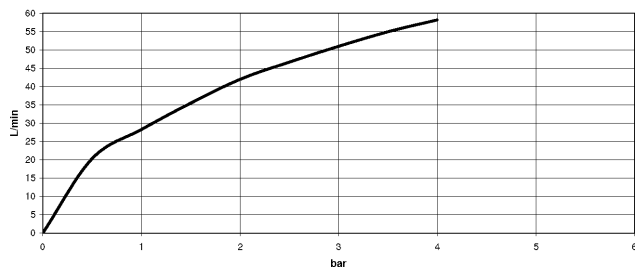

### Concealed floor mounting -

35 944 970 90

- max. recess depth 160 mm
- min. recess depth 80 mm

25 943 360  
mm [inches]

**Flow rate chart**

**Certificates**

Belgaqua\_21-378- WRAS\_1911027.  
27\_2.

25 943 360