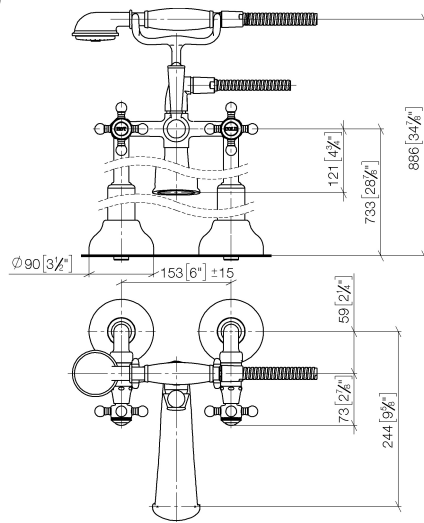

25 943 360
mm [inches]