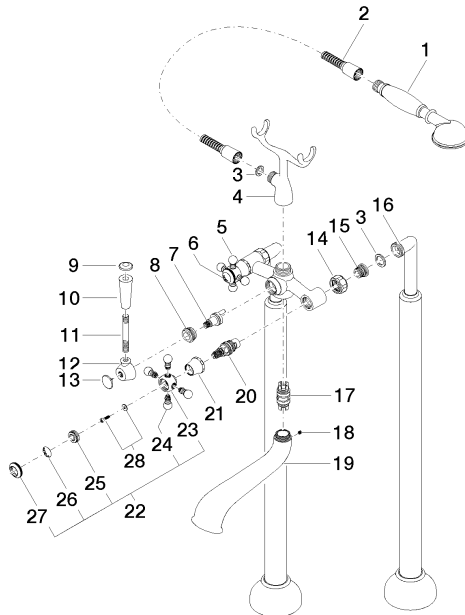

### Concealed floor mounting -

35 944 970 90

- max. recess depth 160 mm
- min. recess depth 80 mm

25 943 360  
mm [inches]

**Flow rate chart**

**Certificates**

Belgaqua\_21-378- WRAS\_1911027.  
27\_2.

25 943 360

## Spare parts list

No.	Item Number	Name	Quantity used	Delivery time
1	28 002 970-28	MADISON Metal hand shower with porcelain insert (white) - Brushed Durabross (23kt Gold)	1	20
2	28 104 970-28	Metal shower hose 1/2" x 1/2" x 1250 mm - Brushed Durabross (23kt Gold)	1	10
3	90 14 20 002 00 90	seal	1	2
4	04 17 20 010 00-28	holder	1	-
Spare part can no longer be ordered, please order the replacement item				
5	04 20 36 002 07-28	handle ( hot )	1	20
6	09 26 01 011 90	accessories	1	2
7	90 15 01 001 00 90	diverter	1	2
8	09 23 10 007 90	nut	1	2
9	09 30 30 062-28	screw	1	20
10	11 170 370-28	MADISON Lever insert - Brushed Durabross (23kt Gold)	1	20
11	09 28 22 013 90	pipe	1	2
12	09 18 20 011-28	base	1	20
13	09 30 30 064-28	screw	1	20
14	09 23 30 010-28	nut	2	20
15	04 29 05 014 00 90	nipple	2	2
16	12 943 360-28	connection	1	-
Spare part can no longer be ordered, please order the replacement item				
17	90 21 10 010 00 90	insert	1	2
18	90 31 11 030 00 90	pin	1	2
19	13 592 380-28	spout	1	-
Spare part can no longer be ordered, please order the replacement item				
20	90 90 03 131 00 90	top	2	2
21	09 21 02 055-28	cover	2	20
22	04 20 36 002 06-28	handle ( cold )	1	20
23	09 20 36 002-28	handle	2	20
24	09 20 36 004-28	handle	8	20
25	09 20 83 006 90	handle	2	2
26	09 26 01 010 90	accessories	1	2
27	09 20 36 005-28	handle	2	20
28	04 30 30 029 00 90	fixing set	2	2