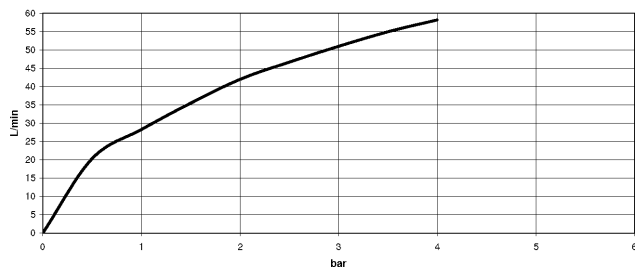

Required miscellaneous

Concealed floor mounting -

35 944 970 90

- max. recess depth 160 mm
- min. recess depth 80 mm

25 943 360
mm [inches]

Flow rate chart

Certificates

Belgaqua_21-378- WRAS_1911027. IAPMO_4976 (4).
27_2.