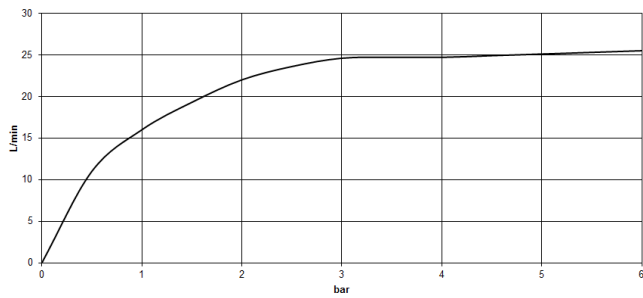

**Required miscellaneous**

- Concealed floor mounting -**
- max. recess depth 160 mm
  - min. recess depth 80 mm

35 944 970 90

**VAIA Two-hole bath mixer for free-standing assembly with hand shower set -  
Platinum**

VAIA

25 943 809  
mm [inches]

**Flow rate chart**

**Certificates**

Belgauqa\_22\_276\_2 LGA\_29294.  
7\_2.

IAPMO\_4976 (2).

WRAS\_1802014.

25 943 809