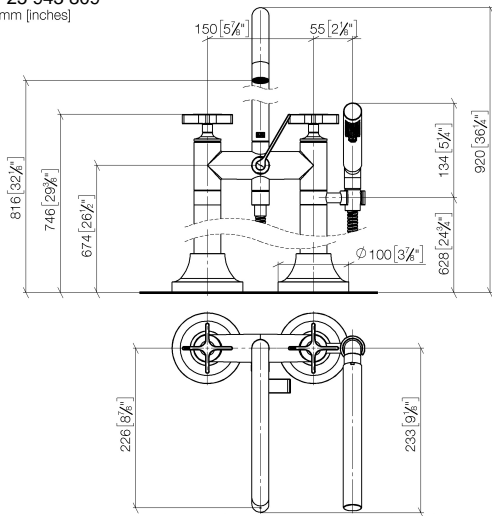

**VAIA Two-hole bath mixer for free-standing assembly with hand shower set -  
Platinum**

VAIA

25 943 809

- spout: circular, air-enriched flow
  - max. flow 24.6 l/min at 3 bar flow pressure
  - Hand shower: COMPACT RAIN, max. flow rate 6.8 l/min (at 3 bar)
  - hand shower with anti-scale system
  - 221mm projection
  - pivotable spout 360°
  - rotary diverter for bath/shower
  - total height 920 mm
  - stand pipes height 628 mm
  - height up to aerator 816 mm
  - slide-on rosettes Ø 100 mm
  - gauge 150 mm
  - metal shower hose 1250mm with integrated anti-twist protection
  - pivotable shower holder on the right foot
- Intrinsic protection against back flow.**

**Required miscellaneous**

- Concealed floor mounting -**
- max. recess depth 160 mm
  - min. recess depth 80 mm

35 944 970 90

**VAIA Two-hole bath mixer for free-standing assembly with hand shower set -  
Platinum**

VAIA

25 943 809  
mm [inches]

**Flow rate chart**

**Certificates**

Belgauqa\_22\_276\_2 LGA\_29294.  
7\_2.

IAPMO\_4976 (2).

WRAS\_1802014.

25 943 809