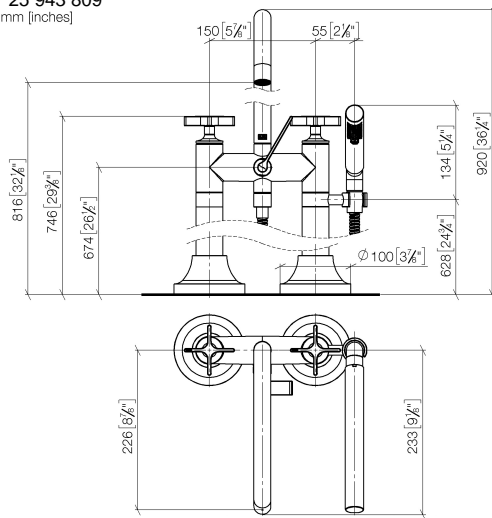

**VAIA Two-hole bath mixer for free-standing assembly with hand shower set -
Dark Chrome**

VAIA

25 943 809

- spout: circular, air-enriched flow
- max. flow 24.6 l/min at 3 bar flow pressure
- Hand shower: COMPACT RAIN, max. flow rate 6.8 l/min (at 3 bar)
- hand shower with anti-scale system
- 221mm projection
- pivotable spout 360°
- rotary diverter for bath/shower
- total height 920 mm
- stand pipes height 628 mm
- height up to aerator 816 mm
- slide-on rosettes Ø 100 mm
- gauge 150 mm
- metal shower hose 1250mm with integrated anti-twist protection
- pivotable shower holder on the right foot

**VAIA Two-hole bath mixer for free-standing assembly with hand shower set -
Dark Chrome**

VAIA

25 943 809
mm [inches]

Flow rate chart

Certificates

Belgauqa_22_276_2 LGA_29294.
7_2.

VAIA Two-hole bath mixer for free-standing assembly with hand shower set -
Dark Chrome