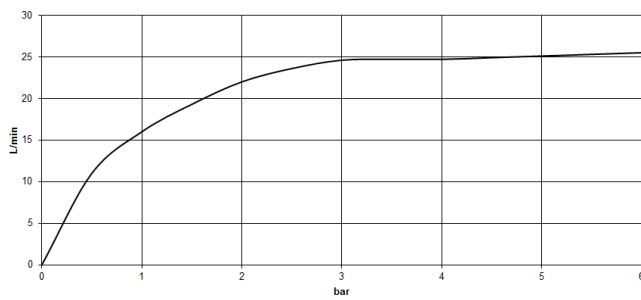

**VAIA Two-hole bath mixer for free-standing assembly with hand shower set -
Dark Chrome**

VAIA

25 943 809

- spout: circular, air-enriched flow
- max. flow 24.6 l/min at 3 bar flow pressure
- Hand shower: COMPACT RAIN, max. flow rate 6.8 l/min (at 3 bar)
- hand shower with anti-scale system
- 221mm projection
- pivotable spout 360°
- rotary diverter for bath/shower
- total height 920 mm
- stand pipes height 628 mm
- height up to aerator 816 mm
- slide-on rosettes Ø 100 mm
- gauge 150 mm
- metal shower hose 1250mm with integrated anti-twist protection
- pivotable shower holder on the right foot

**VAIA Two-hole bath mixer for free-standing assembly with hand shower set -
Dark Chrome**

VAIA

25 943 809
mm [inches]

Flow rate chart

Certificates

Belgauqa_22_276_2 LGA_29294.
7_2.

VAIA Two-hole bath mixer for free-standing assembly with hand shower set -
Dark Chrome