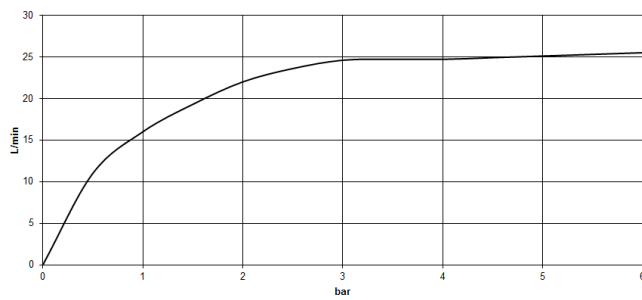

**VAIA Two-hole bath mixer for free-standing assembly with hand shower set -  
Brushed Durabronze (23kt Gold)**

VAIA

25 943 809

- spout: circular, air-enriched flow
- max. flow 24.6 l/min at 3 bar flow pressure
- Hand shower: COMPACT RAIN, max. flow rate 6.8 l/min (at 3 bar)
- hand shower with anti-scale system
- 221mm projection
- pivotable spout 360°
- rotary diverter for bath/shower
- total height 920 mm
- stand pipes height 628 mm
- height up to aerator 816 mm
- slide-on rosettes Ø 100 mm
- gauge 150 mm
- metal shower hose 1250mm with integrated anti-twist protection
- pivotable shower holder on the right foot

**Required miscellaneous**

**Concealed floor mounting -**

35 944 970 90

- max. recess depth 160 mm
- min. recess depth 80 mm

**VAIA Two-hole bath mixer for free-standing assembly with hand shower set -  
Brushed Durabron (23kt Gold)**

VAIA

25 943 809  
mm [inches]

**Flow rate chart**

**Certificates**

Belgauqa\_22\_276\_2 LGA\_29294.  
7\_2.

WRAS\_1802014.

VAIA Two-hole bath mixer for free-standing assembly with hand shower set -  
Brushed Durabronz (23kt Gold)