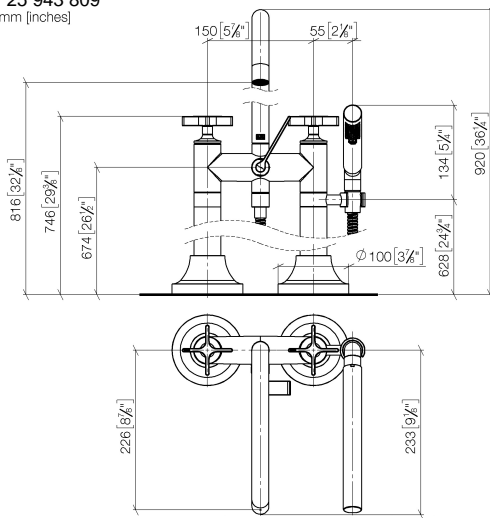

**VAIA Two-hole bath mixer for free-standing assembly with hand shower set -  
Brushed Durabronze (23kt Gold)**

VAIA

25 943 809

- spout: circular, air-enriched flow
- max. flow 24.6 l/min at 3 bar flow pressure
- Hand shower: COMPACT RAIN, max. flow rate 6.8 l/min (at 3 bar)
- hand shower with anti-scale system
- 221mm projection
- pivotable spout 360°
- rotary diverter for bath/shower
- total height 920 mm
- stand pipes height 628 mm
- height up to aerator 816 mm
- slide-on rosettes Ø 100 mm
- gauge 150 mm
- metal shower hose 1250mm with integrated anti-twist protection
- pivotable shower holder on the right foot

**Required miscellaneous**

**Concealed floor mounting -**

35 944 970 90

- max. recess depth 160 mm
- min. recess depth 80 mm

**VAIA Two-hole bath mixer for free-standing assembly with hand shower set -  
Brushed Durabron (23kt Gold)**

VAIA

25 943 809  
mm [inches]

**Flow rate chart**

**Certificates**

Belgauqa\_22\_276\_2 LGA\_29294.  
7\_2.

WRAS\_1802014.

VAIA Two-hole bath mixer for free-standing assembly with hand shower set -  
Brushed Durabronz (23kt Gold)