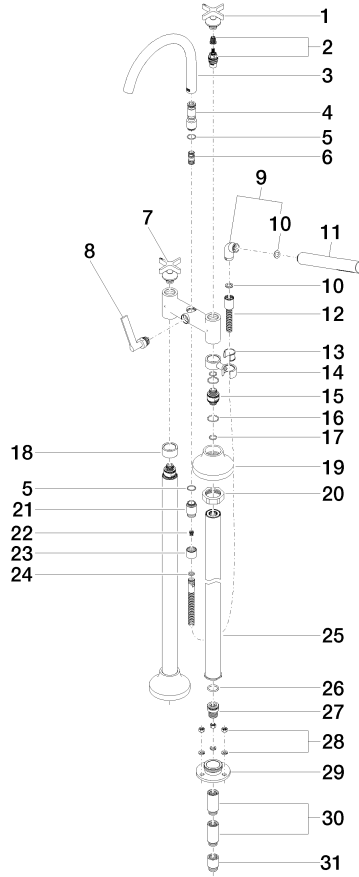

VAIA Two-hole bath mixer for free-standing assembly with hand shower set -
Brushed Durabronz (23kt Gold)

VAIA

25 943 809

VAIA Two-hole bath mixer for free-standing assembly with hand shower set - Brushed Durabron (23kt Gold)

VAIA

25 943 809

Spare parts list

No.	Item Number	Name	Quantity used	Delivery time
1	90 20 80 010 01-28	handle (cold)	1	20
2	90 90 03 131 00 90	top	1	2
3	90 28 22 317 00-28	spout	1	20
4	09 24 03 273-28	nipple	1	20
5	90 14 10 032 00 90	seal	1	2
6	90 21 10 011 00 90	diverter	1	2
7	90 20 80 011 01-28	handle (hot)	1	20
8	90 20 80 015 02-28	handle	1	20
9	04 24 04 189 00-28	nipple	1	20
10	90 14 20 002 00 90	seal	1	2
11	28 019 979-28	Hand shower - Brushed Durabron (23kt Gold)	1	20
12	90 30 02 072 00-28	Metal shower hose 1/2" x 3/8" x 1250 mm - Brushed Durabron (23kt Gold)	1	20
13	90 18 40 035 00 90	sleeve	1	2
14	04 28 10 029 01-28	holder	1	20
15	09 29 05 021 20 90	nipple	2	2
16	09 14 10 112 90	seal	4	2
17	90 14 10 055 00 90	seal	4	2
18	09 28 10 028-28	sleeve	1	20
19	90 27 80 019 00-28	rosette	2	20
20	09 23 30 040-07	nut	2	30
21	09 24 03 121-28	nipple	1	20
22	09 23 01 131 90	back-flow preventer	1	2
23	09 21 02 143-28	sleeve	1	20
24	90 14 20 026 00 90	seal	1	2
25	04 28 22 009 20-28	connection	2	20
26	09 14 10 081 90	seal	2	2
27	09 24 03 094-07	nipple	2	30
28	04 23 10 023 00 90	fixing set	6	2
29	09 30 11 130-07	connection	2	30
30	09 24 03 081 10 90	extension	4	2
31	09 24 03 080 90	extension	2	2