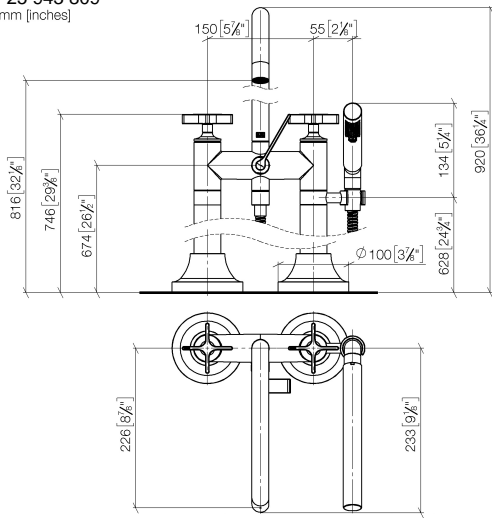

Required miscellaneous

- Concealed floor mounting -**
- max. recess depth 160 mm
 - min. recess depth 80 mm

35 944 970 90

**VAIA Two-hole bath mixer for free-standing assembly with hand shower set -
Brushed Dark Platinum**

VAIA

25 943 809
mm [inches]

Flow rate chart

Certificates

Belgauqa_22_276_2 LGA_29294.
7_2.

WRAS_1802014.

IAPMO_4976 (4).

VAIA Two-hole bath mixer for free-standing assembly with hand shower set -
Brushed Dark Platinum

VAIA

25 943 809

VAIA Two-hole bath mixer for free-standing assembly with hand shower set - Brushed Dark Platinum

VAIA

25 943 809

Spare parts list

No.	Item Number	Name	Quantity used	Delivery time
1	90 20 80 010 01-99	handle (cold)	1	30
2	90 90 03 131 00 90	top	1	2
3	90 28 22 317 00-99	spout	1	30
4	09 24 03 273-99	nipple	1	30
5	90 14 10 032 00 90	seal	1	2
6	90 21 10 011 00 90	diverter	1	2
7	90 20 80 011 01-99	handle (hot)	1	30
8	90 20 80 015 02-99	handle	1	30
9	04 24 04 189 00-99	nipple	1	30
10	90 14 20 002 00 90	seal	1	2
11	28 019 979-99	Hand shower - Brushed Dark Platinum	1	30
12	90 30 02 072 00-99	Metal shower hose 1/2" x 3/8" x 1250 mm - Brushed Dark Platinum	1	30
13	90 18 40 035 00 90	sleeve	1	2
14	04 28 10 029 01-99	holder	1	30
15	09 29 05 021 20 90	nipple	2	2
16	09 14 10 112 90	seal	4	2
17	90 14 10 055 00 90	seal	4	2
18	09 28 10 028-99	sleeve	1	30
19	90 27 80 019 00-99	rosette	2	30
20	09 23 30 040-07	nut	2	30
21	09 24 03 121-99	nipple	1	30
22	09 23 01 131 90	back-flow preventer	1	2
23	09 21 02 143-99	sleeve	1	30
24	90 14 20 026 00 90	seal	1	2
25	04 28 22 009 20-99	connection	2	30
26	09 14 10 081 90	seal	2	2
27	09 24 03 094-07	nipple	2	30
28	04 23 10 023 00 90	fixing set	6	2
29	09 30 11 130-07	connection	2	30
30	09 24 03 081 10 90	extension	4	2
31	09 24 03 080 90	extension	2	2