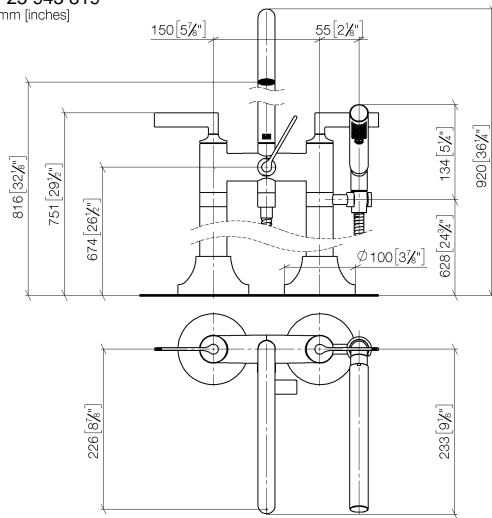

**VAIA Two-hole bath mixer for free-standing assembly with hand shower set -
Dark Chrome**

VAIA

25 943 819

- spout: circular, air-enriched flow
- max. flow 24.6 l/min at 3 bar flow pressure
- Hand shower: COMPACT RAIN, max. flow rate 6.8 l/min (at 3 bar)
- hand shower with anti-scale system
- 221mm projection
- pivotable spout 360°
- rotary diverter for bath/shower
- total height 920 mm
- stand pipes height 628 mm
- height up to aerator 816 mm
- slide-on rosettes Ø 100 mm
- gauge 150 mm
- metal shower hose 1250mm with integrated anti-twist protection
- pivotable shower holder on the right foot

**VAIA Two-hole bath mixer for free-standing assembly with hand shower set -
Dark Chrome**

VAIA

25 943 819
mm [inches]

Flow rate chart

Certificates

Belgauqa_22_276_2 LGA_29294.
7_2.

**VAIA Two-hole bath mixer for free-standing assembly with hand shower set -
Dark Chrome**