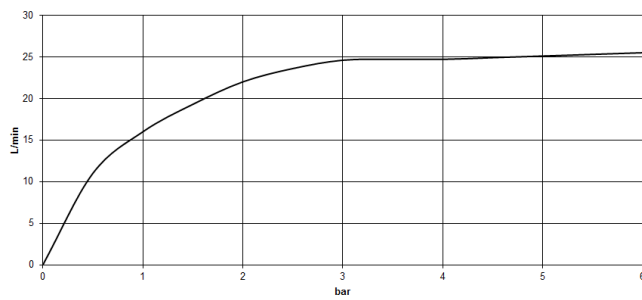

**VAIA Two-hole bath mixer for free-standing assembly with hand shower set -
Brushed Durabronze (23kt Gold)**

VAIA

25 943 819

- spout: circular, air-enriched flow
 - max. flow 24.6 l/min at 3 bar flow pressure
 - Hand shower: COMPACT RAIN, max. flow rate 6.8 l/min (at 3 bar)
 - hand shower with anti-scale system
 - 221mm projection
 - pivotable spout 360°
 - rotary diverter for bath/shower
 - total height 920 mm
 - stand pipes height 628 mm
 - height up to aerator 816 mm
 - slide-on rosettes Ø 100 mm
 - gauge 150 mm
 - metal shower hose 1250mm with integrated anti-twist protection
 - pivotable shower holder on the right foot
- Intrinsic protection against back flow.**

Required miscellaneous

- Concealed floor mounting -** 35 944 970 90
- max. recess depth 160 mm
 - min. recess depth 80 mm

**VAIA Two-hole bath mixer for free-standing assembly with hand shower set -
Brushed Durabron (23kt Gold)**

VAIA

25 943 819
mm [inches]

Flow rate chart

Certificates

Belgauqa_22_276_2 LGA_29294.
7_2.

WRAS_1802014.

VAIA Two-hole bath mixer for free-standing assembly with hand shower set -
Brushed Durabronz (23kt Gold)