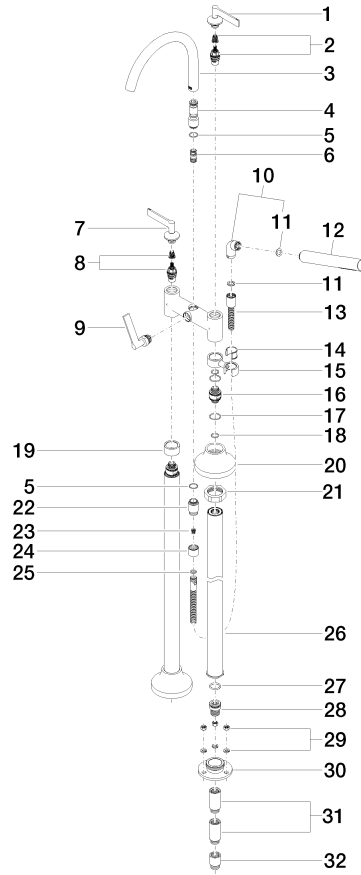

VAIA

25 943 819

VAIA Two-hole bath mixer for free-standing assembly with hand shower set - Brushed Durabron (23kt Gold)

VAIA

25 943 819

Spare parts list

| No. | Item Number | Name | Quantity used | Delivery time |
|-----|--------------------|--|---------------|---------------|
| 1 | 90 20 80 012 01-28 | handle (cold) | 1 | 20 |
| 2 | 90 90 03 130 00 90 | top | 1 | 2 |
| 3 | 90 28 22 317 00-28 | spout | 1 | 20 |
| 4 | 09 24 03 273-28 | nipple | 1 | 20 |
| 5 | 90 14 10 032 00 90 | seal | 1 | 2 |
| 6 | 90 21 10 011 00 90 | diverter | 1 | 2 |
| 7 | 90 20 80 013 01-28 | handle (hot) | 1 | 20 |
| 8 | 90 90 03 131 00 90 | top | 1 | 2 |
| 9 | 90 20 80 015 02-28 | handle | 1 | 20 |
| 10 | 04 24 04 189 00-28 | nipple | 1 | 20 |
| 11 | 90 14 20 002 00 90 | seal | 1 | 2 |
| 12 | 90 12 11 140 30-28 | shower | 1 | 20 |
| 13 | 90 30 02 072 00-28 | Metal shower hose 1/2" x 3/8" x 1250 mm - Brushed Durabron (23kt Gold) | 1 | 20 |
| 14 | 90 18 40 035 00 90 | sleeve | 1 | 2 |
| 15 | 04 28 10 029 01-28 | holder | 1 | 20 |
| 16 | 09 29 05 021 20 90 | nipple | 2 | 2 |
| 17 | 09 14 10 112 90 | seal | 4 | 2 |
| 18 | 90 14 10 055 00 90 | seal | 4 | 2 |
| 19 | 09 28 10 028-28 | sleeve | 1 | 20 |
| 20 | 90 27 80 019 00-28 | rosette | 2 | 20 |
| 21 | 09 23 30 040-07 | nut | 2 | 30 |
| 22 | 09 24 03 121-28 | nipple | 1 | 20 |
| 23 | 09 23 01 131 90 | back-flow preventer | 1 | 2 |
| 24 | 09 21 02 143-28 | sleeve | 1 | 20 |
| 25 | 90 14 20 026 00 90 | seal | 1 | 2 |
| 26 | 04 28 22 009 20-28 | connection | 2 | 20 |
| 27 | 09 14 10 081 90 | seal | 2 | 2 |
| 28 | 09 24 03 094-07 | nipple | 2 | 30 |
| 29 | 04 23 10 023 00 90 | fixing set | 6 | 2 |
| 30 | 09 30 11 130-07 | connection | 2 | 30 |
| 31 | 09 24 03 081 10 90 | extension | 4 | 2 |
| 32 | 09 24 03 080 90 | extension | 2 | 2 |