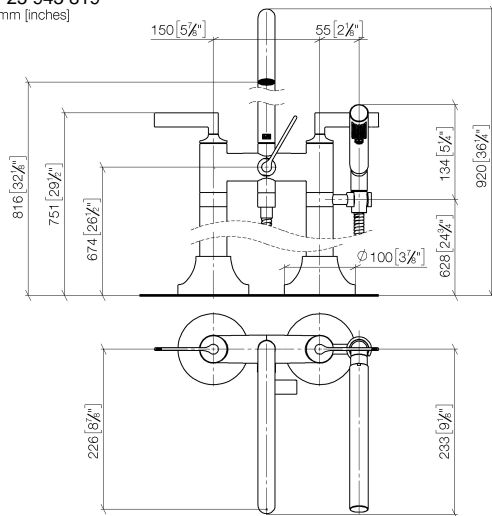

VAIA

25 943 819
mm [inches]

Flow rate chart

Certificates

Belgauqa_22_276_2 LGA_29294.
7_2.

WRAS_1802014.

VAIA Two-hole bath mixer for free-standing assembly with hand shower set -
Brushed Durabronz (23kt Gold)