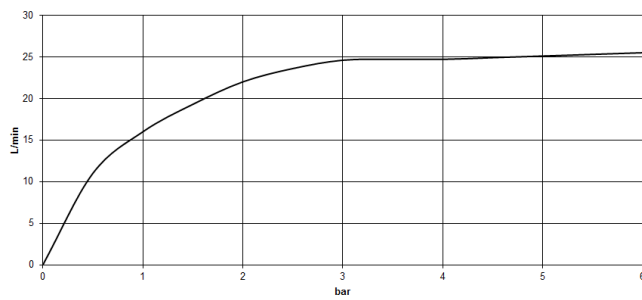

**VAIA Two-hole bath mixer for free-standing assembly with hand shower set -
Brushed Dark Platinum**

VAIA

25 943 819

- spout: circular, air-enriched flow
 - max. flow 24.6 l/min at 3 bar flow pressure
 - Hand shower: COMPACT RAIN, max. flow rate 6.8 l/min (at 3 bar)
 - hand shower with anti-scale system
 - 221mm projection
 - pivotable spout 360°
 - rotary diverter for bath/shower
 - total height 920 mm
 - stand pipes height 628 mm
 - height up to aerator 816 mm
 - slide-on rosettes Ø 100 mm
 - gauge 150 mm
 - metal shower hose 1250mm with integrated anti-twist protection
 - pivotable shower holder on the right foot
- Intrinsic protection against back flow.**

Required miscellaneous

- Concealed floor mounting -**
- max. recess depth 160 mm
 - min. recess depth 80 mm

35 944 970 90

**VAIA Two-hole bath mixer for free-standing assembly with hand shower set -
Brushed Dark Platinum**

VAIA

25 943 819
mm [inches]

Flow rate chart

Certificates

Belgauqa_22_276_2 LGA_29294.
7_2.

WRAS_1802014.

IAPMO_4976 (4).

VAIA Two-hole bath mixer for free-standing assembly with hand shower set -
Brushed Dark Platinum