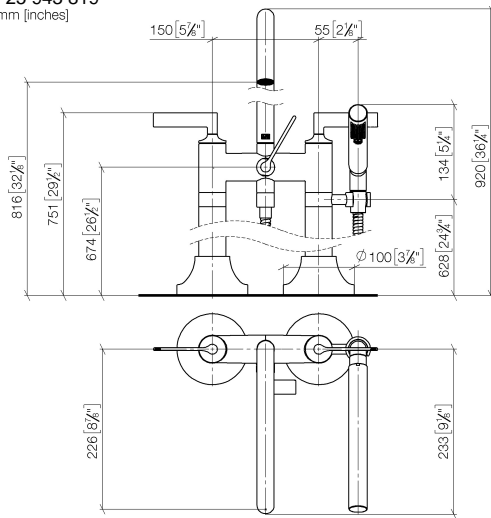

Required miscellaneous

- Concealed floor mounting -**
- max. recess depth 160 mm
 - min. recess depth 80 mm

35 944 970 90

**VAIA Two-hole bath mixer for free-standing assembly with hand shower set -
Brushed Dark Platinum**

VAIA

25 943 819
mm [inches]

Flow rate chart

Certificates

Belgauqa_22_276_2 LGA_29294.
7_2.

WRAS_1802014.

IAPMO_4976 (4).

VAIA Two-hole bath mixer for free-standing assembly with hand shower set -
Brushed Dark Platinum

VAIA

25 943 819

VAIA Two-hole bath mixer for free-standing assembly with hand shower set - Brushed Dark Platinum

VAIA

25 943 819

Spare parts list

No.	Item Number	Name	Quantity used	Delivery time
1	90 20 80 012 01-99	handle (cold)	1	30
2	90 90 03 130 00 90	top	1	2
3	90 28 22 317 00-99	spout	1	30
4	09 24 03 273-99	nipple	1	30
5	90 14 10 032 00 90	seal	1	2
6	90 21 10 011 00 90	diverter	1	2
7	90 20 80 013 01-99	handle (hot)	1	30
8	90 90 03 131 00 90	top	1	2
9	90 20 80 015 02-99	handle	1	30
10	04 24 04 189 00-99	nipple	1	30
11	90 14 20 002 00 90	seal	1	2
12	90 12 11 140 30-99	shower	1	30
13	90 30 02 072 00-99	Metal shower hose 1/2" x 3/8" x 1250 mm - Brushed Dark Platinum	1	30
14	90 18 40 035 00 90	sleeve	1	2
15	04 28 10 029 01-99	holder	1	30
16	09 29 05 021 20 90	nipple	2	2
17	09 14 10 112 90	seal	4	2
18	90 14 10 055 00 90	seal	4	2
19	09 28 10 028-99	sleeve	1	30
20	90 27 80 019 00-99	rosette	2	30
21	09 23 30 040-07	nut	2	30
22	09 24 03 121-99	nipple	1	30
23	09 23 01 131 90	back-flow preventer	1	2
24	09 21 02 143-99	sleeve	1	30
25	90 14 20 026 00 90	seal	1	2
26	04 28 22 009 20-99	connection	2	30
27	09 14 10 081 90	seal	2	2
28	09 24 03 094-07	nipple	2	30
29	04 23 10 023 00 90	fixing set	6	2
30	09 30 11 130-07	connection	2	30
31	09 24 03 081 10 90	extension	4	2
32	09 24 03 080 90	extension	2	2