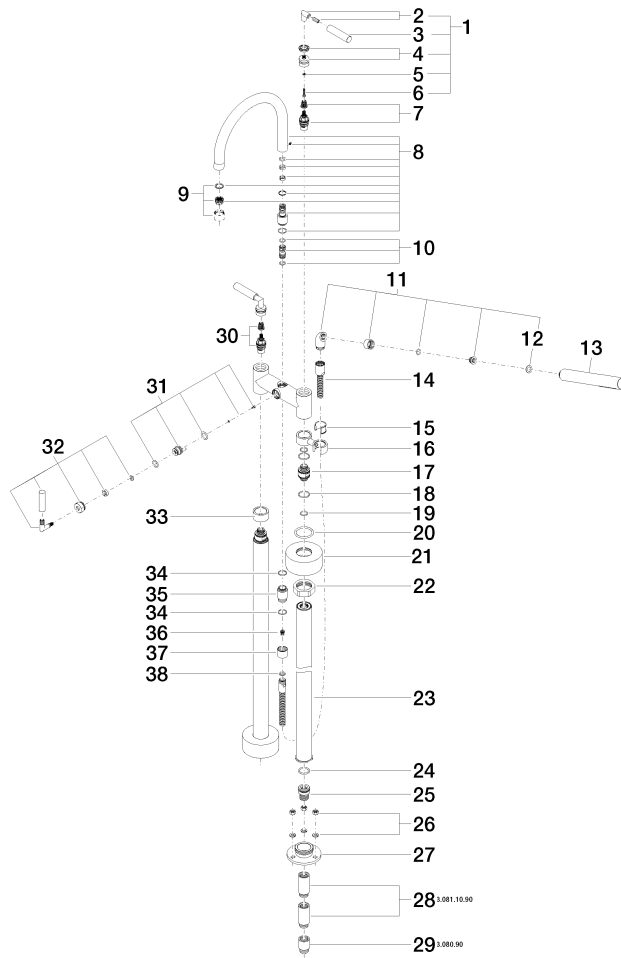

**TARA Two-hole bath mixer for free-standing assembly with hand shower set -  
Brushed Platinum**

TARA

25 943 882

- 220mm projection
  - pivotable spout 180°
  - spout: circular, air-enriched flow
  - Hand shower: COMPACT RAIN, max. flow rate 6.8 l/min (at 3 bar)
  - hand shower with anti-scale system
  - rotary diverter for bath/shower
  - total height 920 mm
  - stand pipes height 628 mm
  - height up to aerator 765 mm
  - slide-on rosettes Ø 90 mm
  - gauge 150 mm
  - metal shower hose 1250mm with integrated anti-twist protection
  - pivotable shower holder on the right foot
  - max. flow 22 l/min at 3 bar flow pressure
- Intrinsic protection against back flow.**

**Required miscellaneous**

- Concealed floor mounting -**
- max. recess depth 160 mm
  - min. recess depth 80 mm

35 944 970 90

**TARA Two-hole bath mixer for free-standing assembly with hand shower set -  
Brushed Platinum**

TARA

25 943 882  
mm [inches]

**Flow rate chart**

**Certificates**

IAPMO\_4976 (5).    WRAS\_2212005.    LGA\_18932.    Belgaqua\_21-033-27\_2.

25 943 882