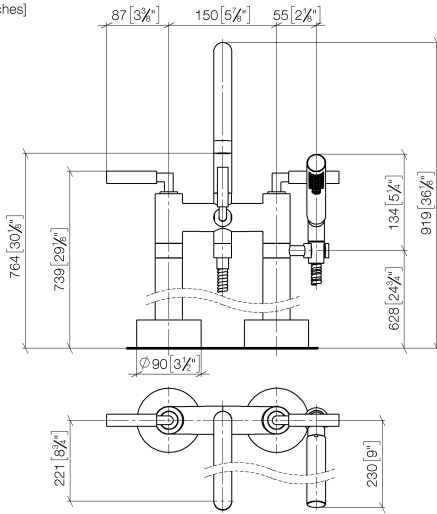

**TARA Two-hole bath mixer for free-standing assembly with hand shower set -  
Brushed Platinum**

TARA

25 943 882

- 220mm projection
  - pivotable spout 180°
  - spout: circular, air-enriched flow
  - Hand shower: COMPACT RAIN, max. flow rate 6.8 l/min (at 3 bar)
  - hand shower with anti-scale system
  - rotary diverter for bath/shower
  - total height 920 mm
  - stand pipes height 628 mm
  - height up to aerator 765 mm
  - slide-on rosettes Ø 90 mm
  - gauge 150 mm
  - metal shower hose 1250mm with integrated anti-twist protection
  - pivotable shower holder on the right foot
  - max. flow 22 l/min at 3 bar flow pressure
- Intrinsic protection against back flow.**

**Required miscellaneous**

- Concealed floor mounting -**
- max. recess depth 160 mm
  - min. recess depth 80 mm

35 944 970 90

**TARA Two-hole bath mixer for free-standing assembly with hand shower set -  
Brushed Platinum**

TARA

25 943 882  
mm [inches]

**Flow rate chart**

**Certificates**

IAPMO\_4976 (5).    WRAS\_2212005.    LGA\_18932.    Belgaqua\_21-033-27\_2.

25 943 882