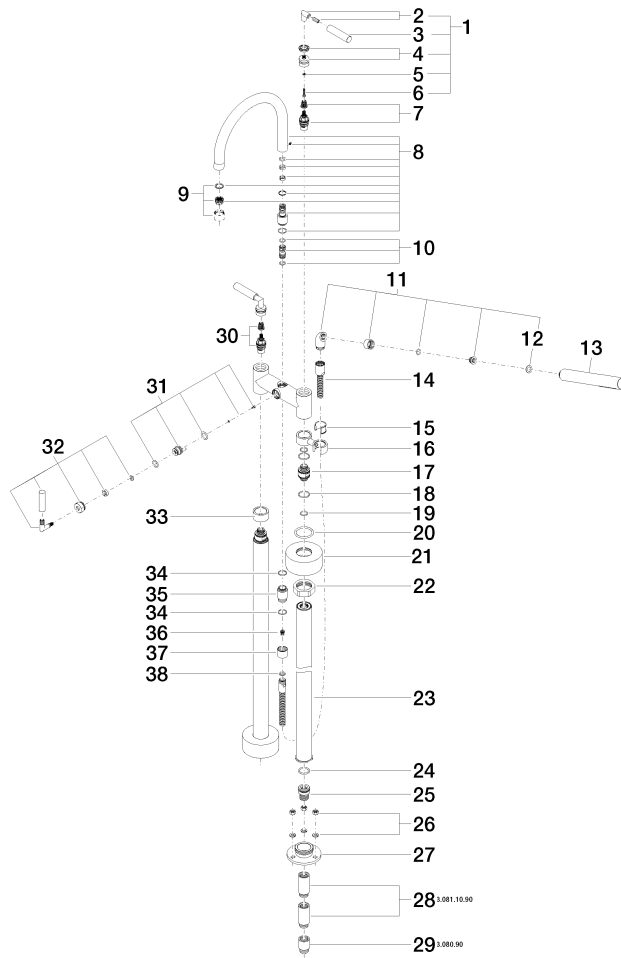

25 943 882

TARA Two-hole bath mixer for free-standing assembly with hand shower set - Platinum

TARA

25 943 882

Spare parts list

No.	Item Number	Name	Quantity used	Delivery time
1	04 20 88 052 00-08	handle	2	40
2	04 18 20 022 00-08	angle	2	-
Spare part can no longer be ordered, please order the replacement item				
3	09 20 88 052-08	handle	2	40
4	90 12 12 007 00-08	base	2	40
5	90 30 11 029 00 90	disc	2	2
6	90 30 30 075 00 90	screw	2	2
7	90 90 03 130 00 90	top	1	2
8	90 28 22 222 00-08	spout	1	40
9	90 23 01 024 00-08	aerator	1	-
Spare part can no longer be ordered, please order the replacement item				
10	90 21 10 011 00 90	diverter	1	2
11	04 24 04 189 00-08	nipple	1	40
12	90 14 20 002 00 90	seal	1	2
13	28 019 979-08	Hand shower - Platinum	1	40
14	90 30 02 072 00-08	Metal shower hose 1/2" x 3/8" x 1250 mm - Platinum	1	40
15	90 18 40 035 00 90	sleeve	1	2
16	04 28 10 029 01-08	holder	1	40
17	09 29 05 021 20 90	nipple	2	2
18	09 14 10 112 90	seal	4	2
19	90 14 10 055 00 90	seal	4	2
20	09 14 10 041 90	seal	2	2
21	09 27 89 025-08	rosette	2	40
22	09 23 30 040-07	nut	2	30
23	04 28 22 009 20-08	connection	2	40
24	09 14 10 081 90	seal	2	2
25	09 24 03 094-07	nipple	2	30
26	04 23 10 023 00 90	fixing set	2	2
27	09 30 11 130-07	connection	2	30
28	09 24 03 081 10 90	extension	4	2
29	09 24 03 080 90	extension	2	2
30	90 90 03 131 00 90	top	1	2
31	90 15 01 005 00 90	insert	1	2
32	90 18 20 025 00-08	diverter	1	40
33	09 28 10 028-08	sleeve	1	40
34	90 14 10 032 00 90	seal	2	2
35	09 24 03 121-08	nipple	1	40
36	09 23 01 131 90	back-flow preventer	1	2
37	09 21 02 143-08	sleeve	1	40
38	90 14 20 026 00 90	seal	1	2