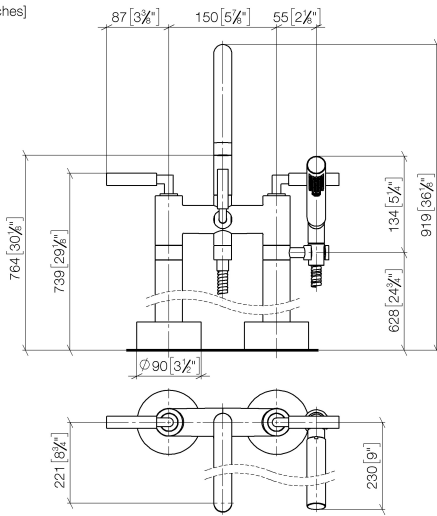

TARA Two-hole bath mixer for free-standing assembly with hand shower set -
Platinum

TARA

25 943 882

- 220mm projection
 - pivotable spout 180°
 - spout: circular, air-enriched flow
 - Hand shower: COMPACT RAIN, max. flow rate 6.8 l/min (at 3 bar)
 - hand shower with anti-scale system
 - rotary diverter for bath/shower
 - total height 920 mm
 - stand pipes height 628 mm
 - height up to aerator 765 mm
 - slide-on rosettes Ø 90 mm
 - gauge 150 mm
 - metal shower hose 1250mm with integrated anti-twist protection
 - pivotable shower holder on the right foot
 - max. flow 22 l/min at 3 bar flow pressure
- Intrinsic protection against back flow.**

Required miscellaneous

- Concealed floor mounting -**
- max. recess depth 160 mm
 - min. recess depth 80 mm

35 944 970 90

25 943 882
mm [inches]

Flow rate chart

Certificates

IAPMO_4976 (5). WRAS_2212005. LGA_18932. Belgaqua_21-033-27_2.