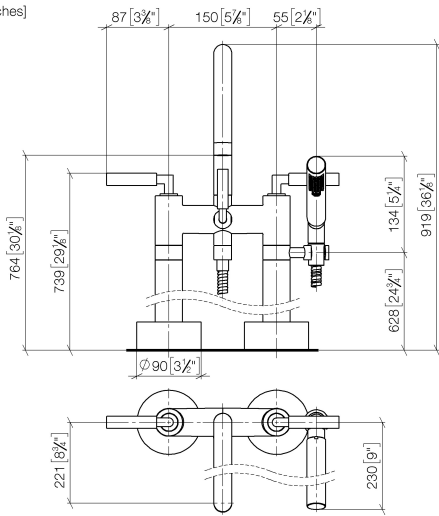

TARA Two-hole bath mixer for free-standing assembly with hand shower set -
Matte Black

TARA

25 943 882

- 220mm projection
 - pivotable spout 180°
 - spout: circular, air-enriched flow
 - Hand shower: COMPACT RAIN, max. flow rate 6.8 l/min (at 3 bar)
 - hand shower with anti-scale system
 - rotary diverter for bath/shower
 - total height 920 mm
 - stand pipes height 628 mm
 - height up to aerator 765 mm
 - slide-on rosettes Ø 90 mm
 - gauge 150 mm
 - metal shower hose 1250mm with integrated anti-twist protection
 - pivotable shower holder on the right foot
 - max. flow 22 l/min at 3 bar flow pressure
- Intrinsic protection against back flow.**

Required miscellaneous

- Concealed floor mounting -**
- max. recess depth 160 mm
 - min. recess depth 80 mm

35 944 970 90

**TARA Two-hole bath mixer for free-standing assembly with hand shower set -
Matte Black**

TARA

25 943 882
mm [inches]

Flow rate chart

Certificates

IAPMO_4976 (5). WRAS_2212005. LGA_18932. Belgaqua_21-033-27_2.

25 943 882

TARA Two-hole bath mixer for free-standing assembly with hand shower set - Matte Black