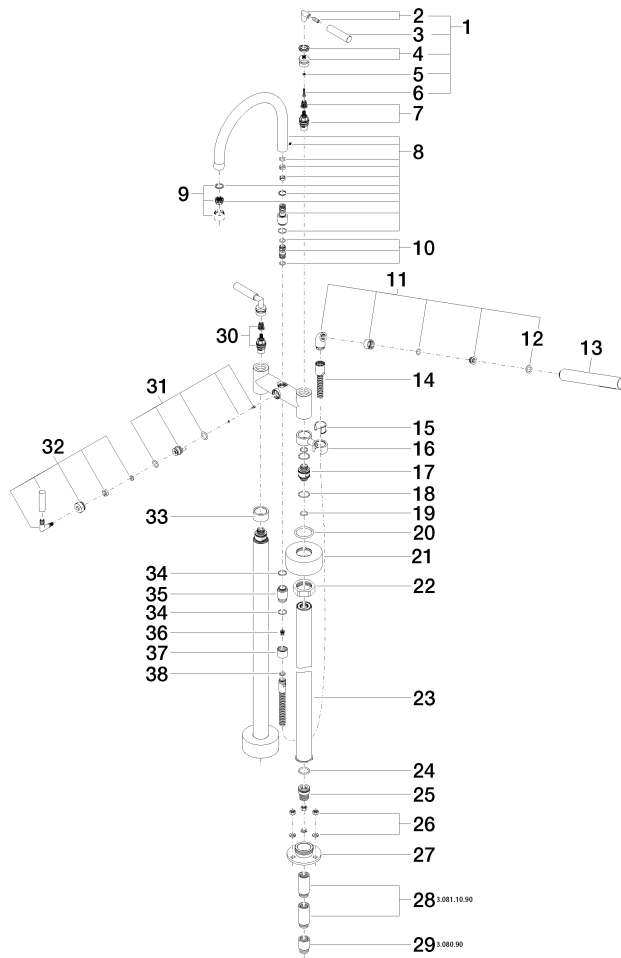

**TARA Two-hole bath mixer for free-standing assembly with hand shower set -  
Brushed Chrome**

TARA

25 943 882

- 220mm projection
- pivotable spout 180°
- spout: circular, air-enriched flow
- Hand shower: COMPACT RAIN, max. flow rate 6.8 l/min (at 3 bar)
- hand shower with anti-scale system
- rotary diverter for bath/shower
- total height 920 mm
- stand pipes height 628 mm
- height up to aerator 765 mm
- slide-on rosettes Ø 90 mm
- gauge 150 mm
- metal shower hose 1250mm with integrated anti-twist protection
- pivotable shower holder on the right foot
- max. flow 22 l/min at 3 bar flow pressure

**TARA Two-hole bath mixer for free-standing assembly with hand shower set -  
Brushed Chrome**

TARA

25 943 882  
mm [inches]

**Flow rate chart**

**Certificates**

WRAS\_2212005. LGA\_18932. IAPMO\_4976 (2). Belgaqua\_21-033-27\_2.

**TARA Two-hole bath mixer for free-standing assembly with hand shower set -  
Brushed Chrome**

TARA

25 943 882

Parts for other  
finishes can be found  
here: [Chrome](#)