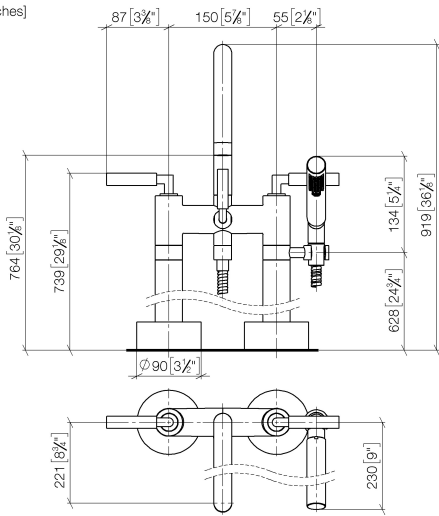

**TARA Two-hole bath mixer for free-standing assembly with hand shower set -  
Brushed Chrome**

TARA

25 943 882

- 220mm projection
- pivotable spout 180°
- spout: circular, air-enriched flow
- Hand shower: COMPACT RAIN, max. flow rate 6.8 l/min (at 3 bar)
- hand shower with anti-scale system
- rotary diverter for bath/shower
- total height 920 mm
- stand pipes height 628 mm
- height up to aerator 765 mm
- slide-on rosettes Ø 90 mm
- gauge 150 mm
- metal shower hose 1250mm with integrated anti-twist protection
- pivotable shower holder on the right foot
- max. flow 22 l/min at 3 bar flow pressure

**TARA Two-hole bath mixer for free-standing assembly with hand shower set -  
Brushed Chrome**

TARA

25 943 882  
mm [inches]

**Flow rate chart**

**Certificates**

WRAS\_2212005. LGA\_18932. IAPMO\_4976 (2). Belgaqua\_21-033-27\_2.