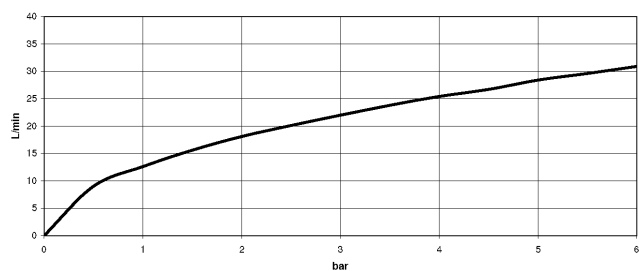

TARA

25 943 882
mm [inches]

Flow rate chart

Certificates

WRAS_2212005. LGA_18932. Belgaqua_21-033-27_2. IAPMO_4976 (4).

25 943 882

TARA Two-hole bath mixer for free-standing assembly with hand shower set - Brushed Dark Platinum